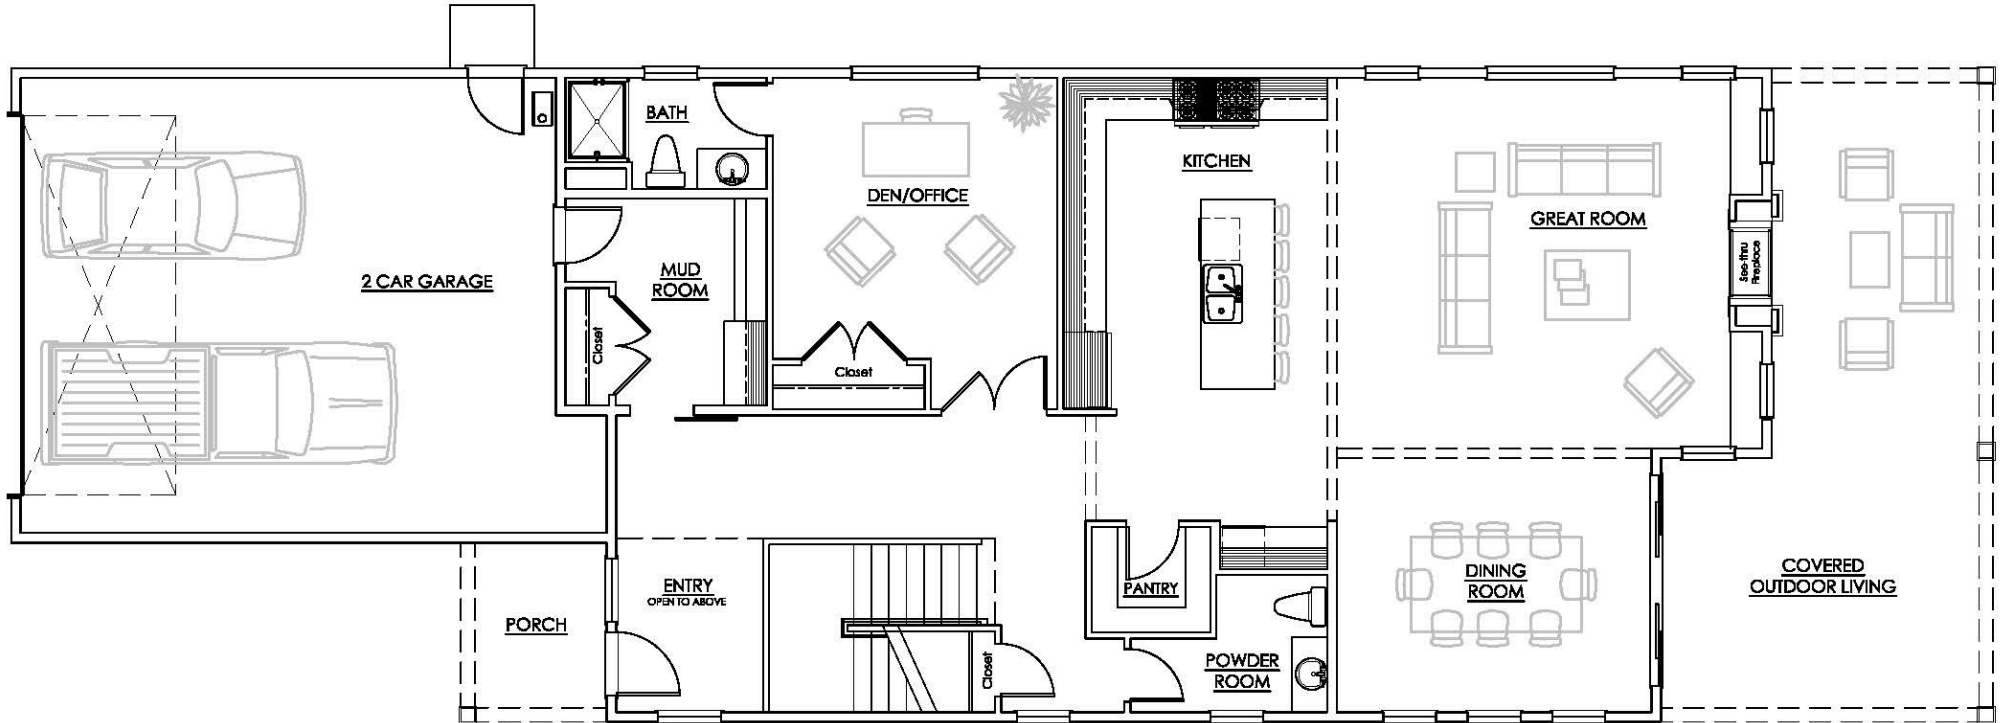

CBG

Chaffey  
building group

Ceiling heights are 9'-1", unless otherwise noted.

## Crofton II Main Level

1932 4th Street | Kirkland

Floor plans are shown in concept form only and are not to scale.  
Construction tolerances are normal, resulting in room sizes varying slightly.

CBG

Chaffey  
building group

Ceiling heights are 9'-1", unless otherwise noted.

## Crofton II Upper Level

1932 4th Street | Kirkland

Floor plans are shown in concept form only and are not to scale.  
Construction tolerances are normal, resulting in room sizes varying slightly.