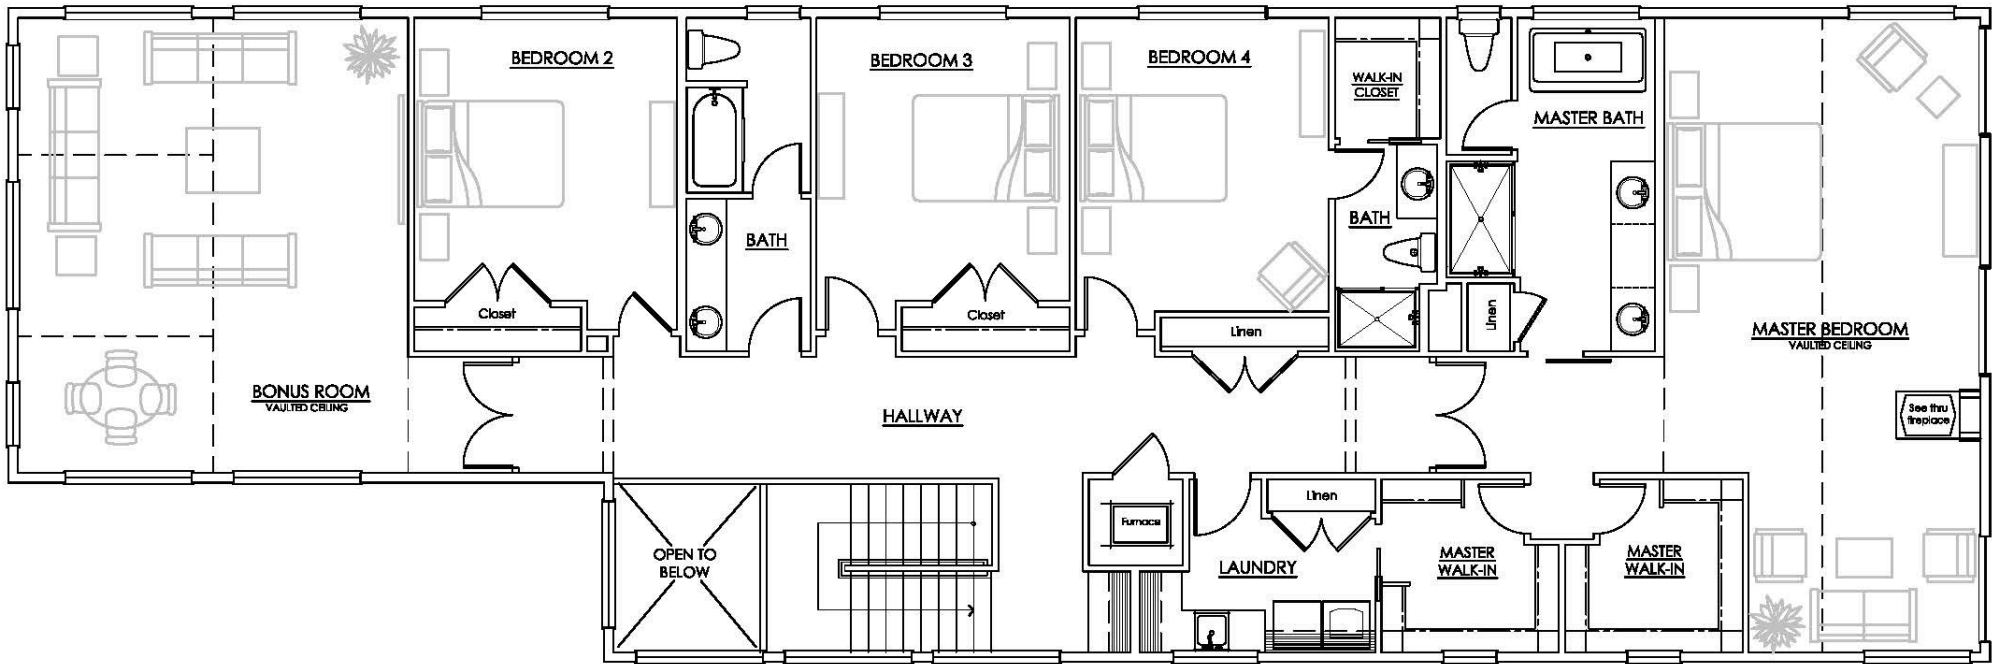

CBG

Chaffey  
building group

Ceiling heights are 9'-1", unless otherwise noted.

## Crofton II Main Level

1932 4th Street | Kirkland

Floor plans are shown in concept form only and are not to scale.  
Construction tolerances are normal, resulting in room sizes varying slightly.

CBG

Chaffey  
building group

Ceiling heights are 9'-1", unless otherwise noted.

## Crofton II Upper Level

1932 4th Street | Kirkland

Floor plans are shown in concept form only and are not to scale.  
Construction tolerances are normal, resulting in room sizes varying slightly.