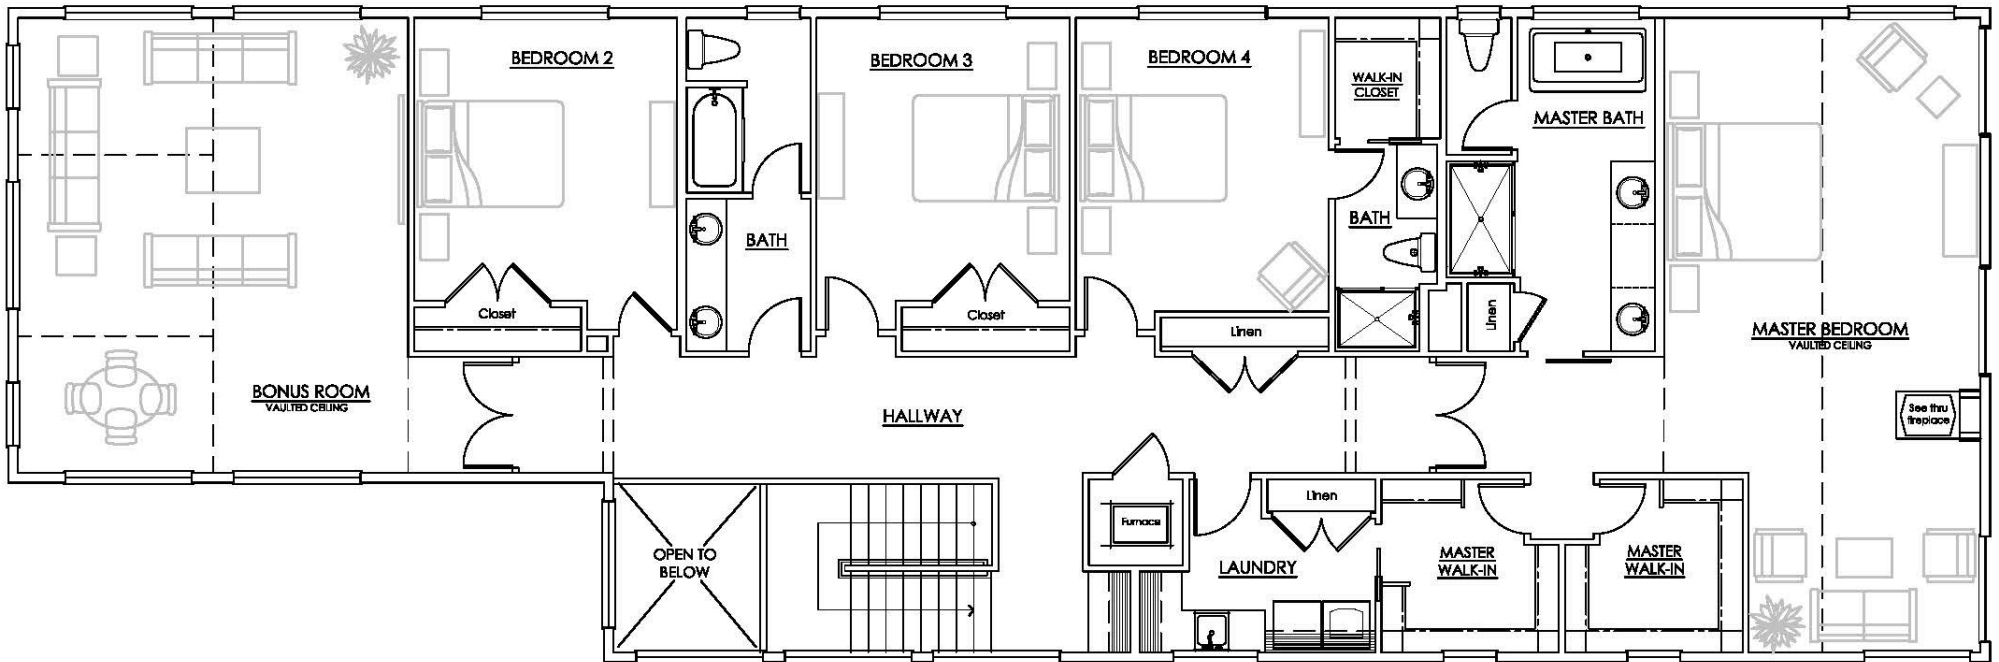

CBG

Chaffey
building group

Ceiling heights are 9'-1", unless otherwise noted.

Crofton II Main Level

1936 4th Street | Kirkland

Floor plans are shown in concept form only and are not to scale.
Construction tolerances are normal, resulting in room sizes varying slightly.

CBG

Chaffey
building group

Ceiling heights are 9'-1", unless otherwise noted.

Crofton II Upper Level

1936 4th Street | Kirkland

Floor plans are shown in concept form only and are not to scale.
Construction tolerances are normal, resulting in room sizes varying slightly.