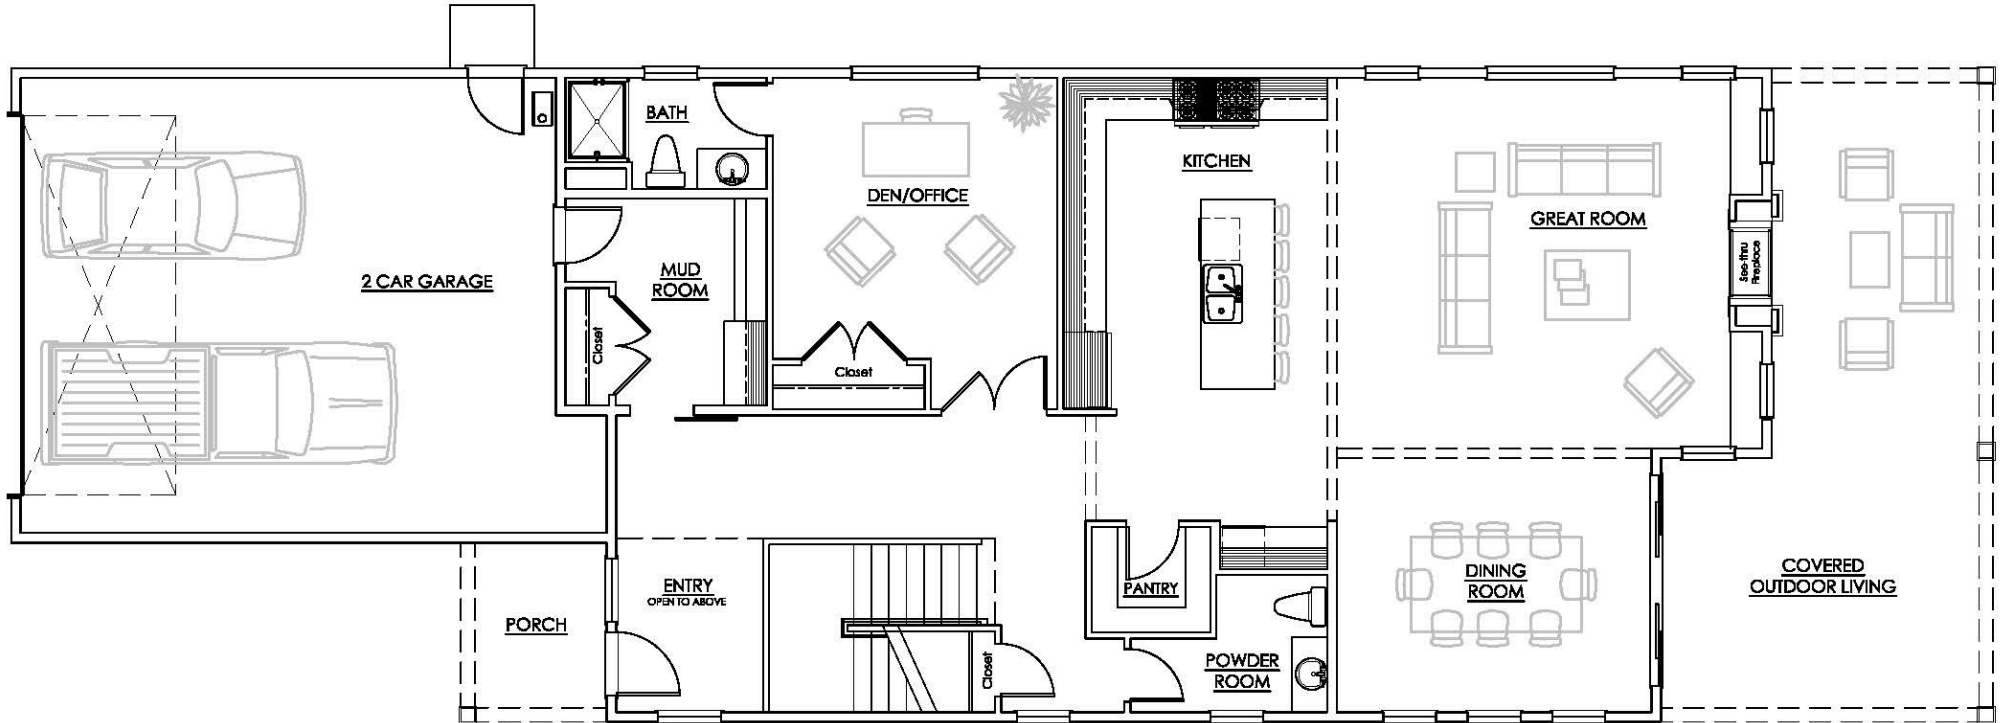

CBG

Chaffey
building group

Ceiling heights are 9'-1", unless otherwise noted.

Crofton II Main Level

1936 4th Street | Kirkland

Floor plans are shown in concept form only and are not to scale.
Construction tolerances are normal, resulting in room sizes varying slightly.

CBG

Chaffey
building group

Ceiling heights are 9'-1", unless otherwise noted.

Crofton II Upper Level

1936 4th Street | Kirkland

Floor plans are shown in concept form only and are not to scale.
Construction tolerances are normal, resulting in room sizes varying slightly.