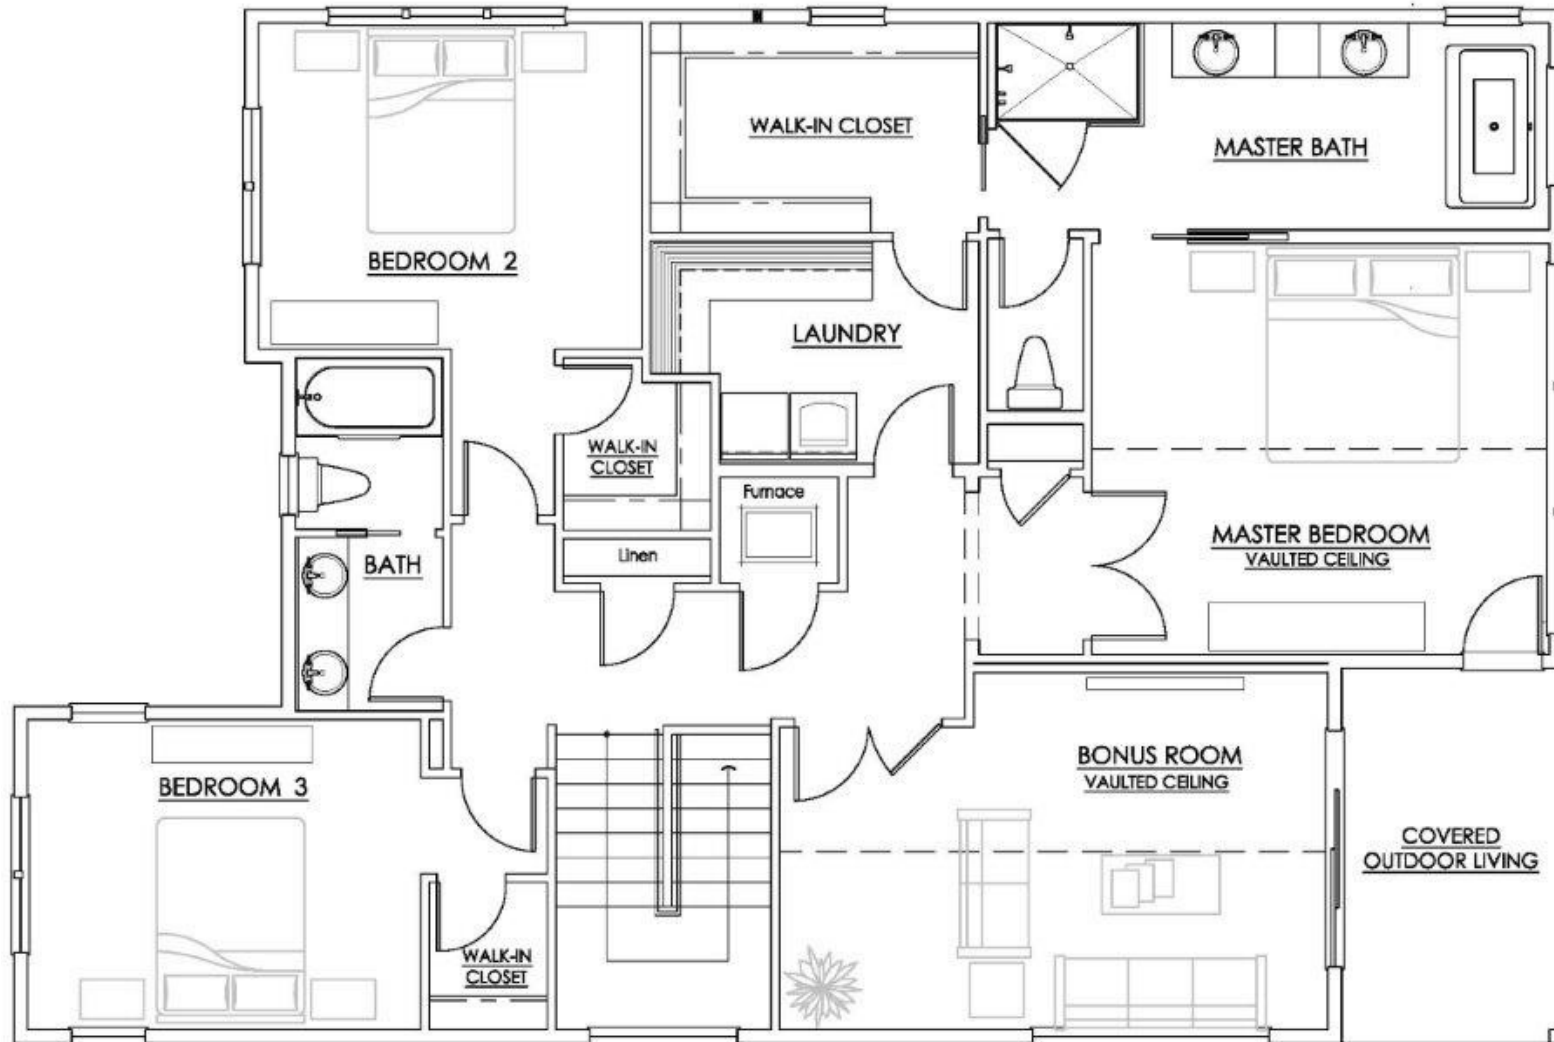

CBG

Chaffey
building group

Ceiling heights are 9'-1", unless otherwise noted.

Main Level

432 26th Avenue East, Seattle

Floor plans are shown in concept form only and are not to scale.
Construction tolerances are normal, resulting in room sizes varying slightly.

CBG

Chaffey
building group

Ceiling heights are 9'-1", unless otherwise noted.

Upper Level

432 26th Avenue East, Seattle

Floor plans are shown in concept form only and are not to scale.
Construction tolerances are normal, resulting in room sizes varying slightly.

Ceiling heights are 9'-1", unless otherwise noted.

Lower Level

432 26th Avenue East, Seattle

Floor plans are shown in concept form only and are not to scale.
Construction tolerances are normal, resulting in room sizes varying slightly.