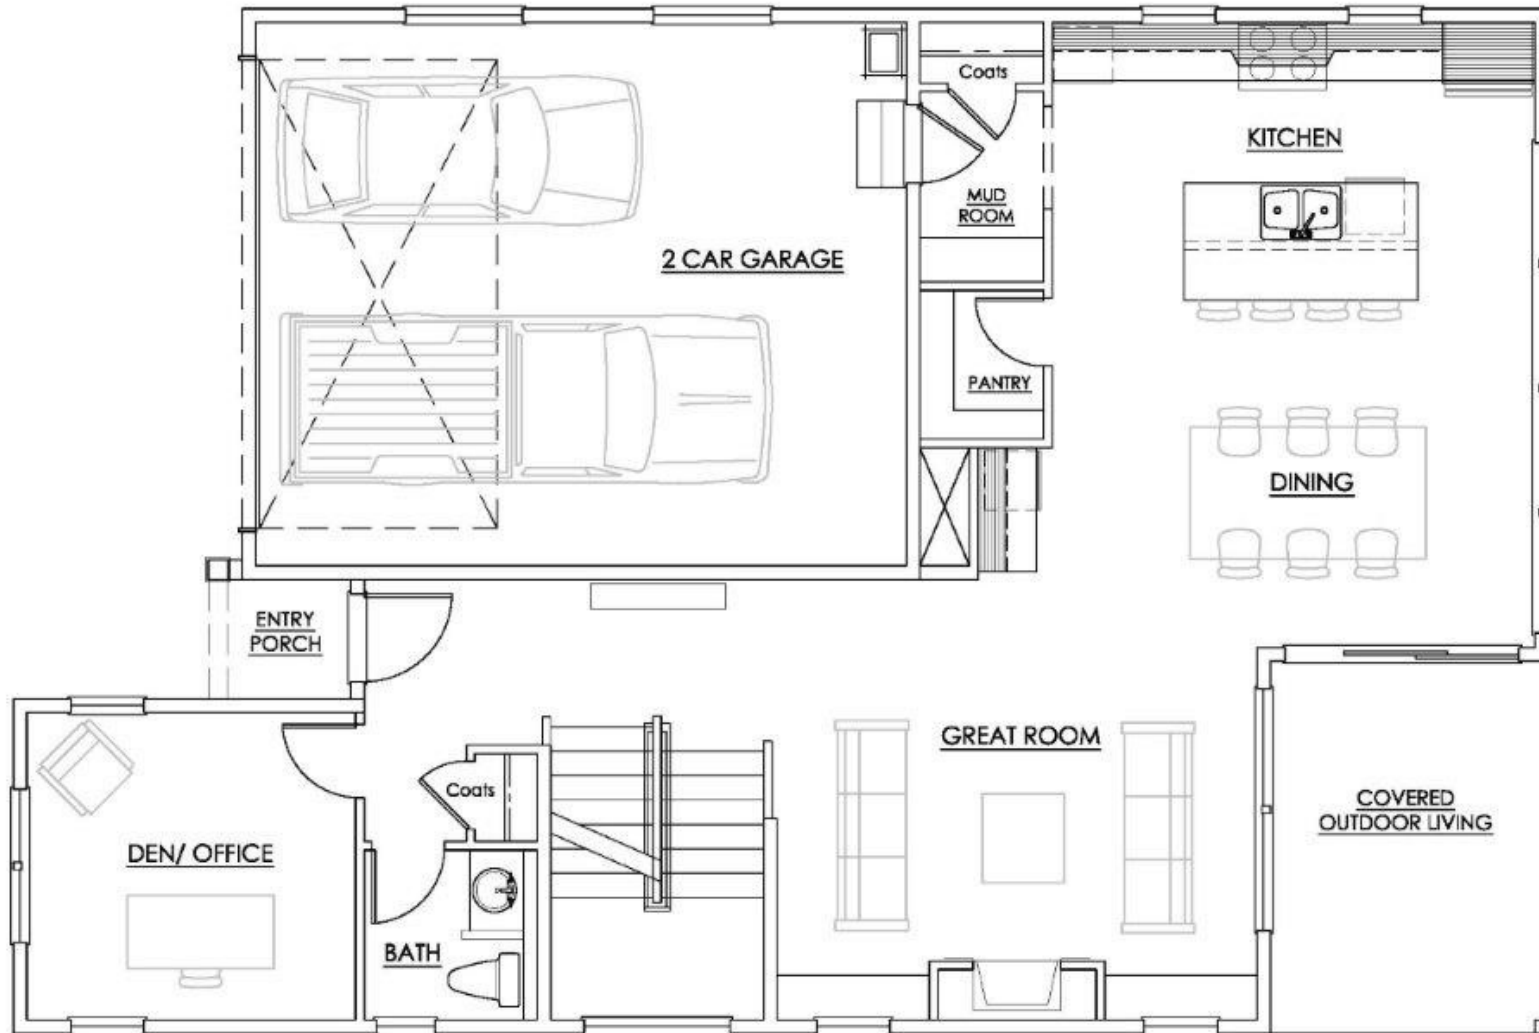

CBG

Chaffey
building group

Ceiling heights are 9'-1", unless otherwise noted.

Main Level

432 26th Avenue East, Seattle

Floor plans are shown in concept form only and are not to scale.
Construction tolerances are normal, resulting in room sizes varying slightly.

CBG

Chaffey
building group

Ceiling heights are 9'-1", unless otherwise noted.

Upper Level

432 26th Avenue East, Seattle

Floor plans are shown in concept form only and are not to scale.
Construction tolerances are normal, resulting in room sizes varying slightly.

Ceiling heights are 9'-1", unless otherwise noted.

Lower Level

432 26th Avenue East, Seattle

Floor plans are shown in concept form only and are not to scale.
Construction tolerances are normal, resulting in room sizes varying slightly.