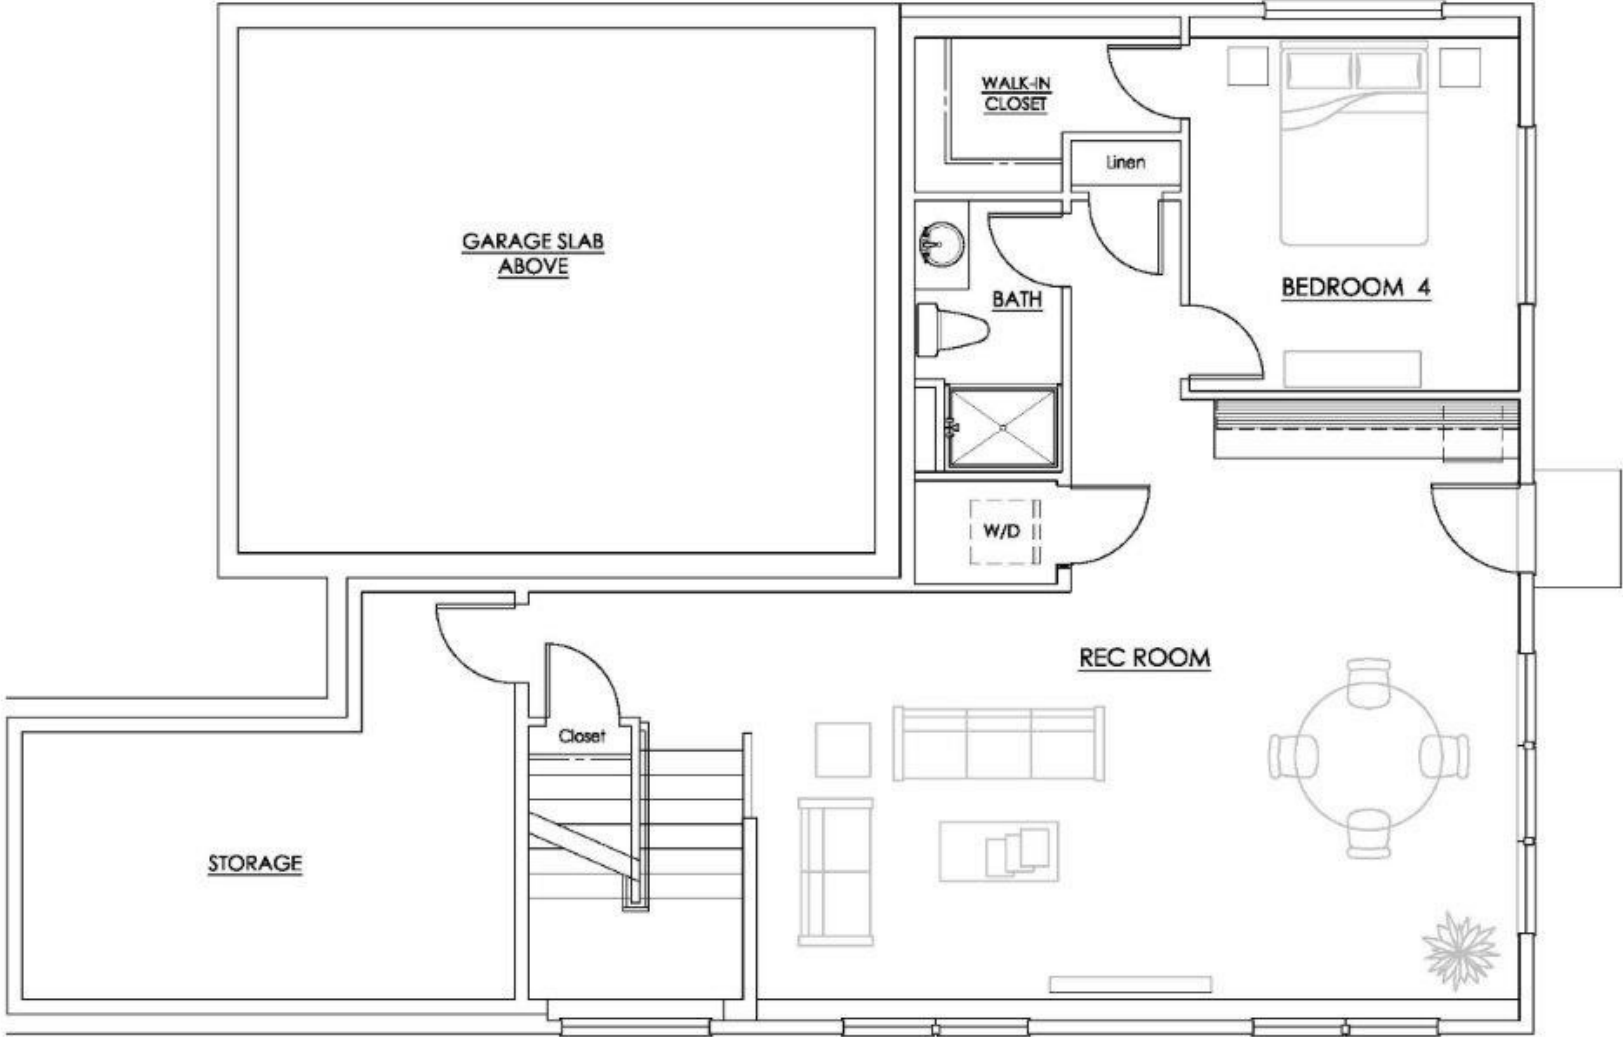

CBG

Chaffey
building group

Ceiling heights are 9'-1", unless otherwise noted.

Main Level

432 26th Avenue East, Seattle

Floor plans are shown in concept form only and are not to scale.
Construction tolerances are normal, resulting in room sizes varying slightly.

CBG

Chaffey
building group

Ceiling heights are 9'-1", unless otherwise noted.

Upper Level

432 26th Avenue East, Seattle

Floor plans are shown in concept form only and are not to scale.
Construction tolerances are normal, resulting in room sizes varying slightly.

Ceiling heights are 9'-1", unless otherwise noted.

Lower Level

432 26th Avenue East, Seattle

Floor plans are shown in concept form only and are not to scale.
Construction tolerances are normal, resulting in room sizes varying slightly.