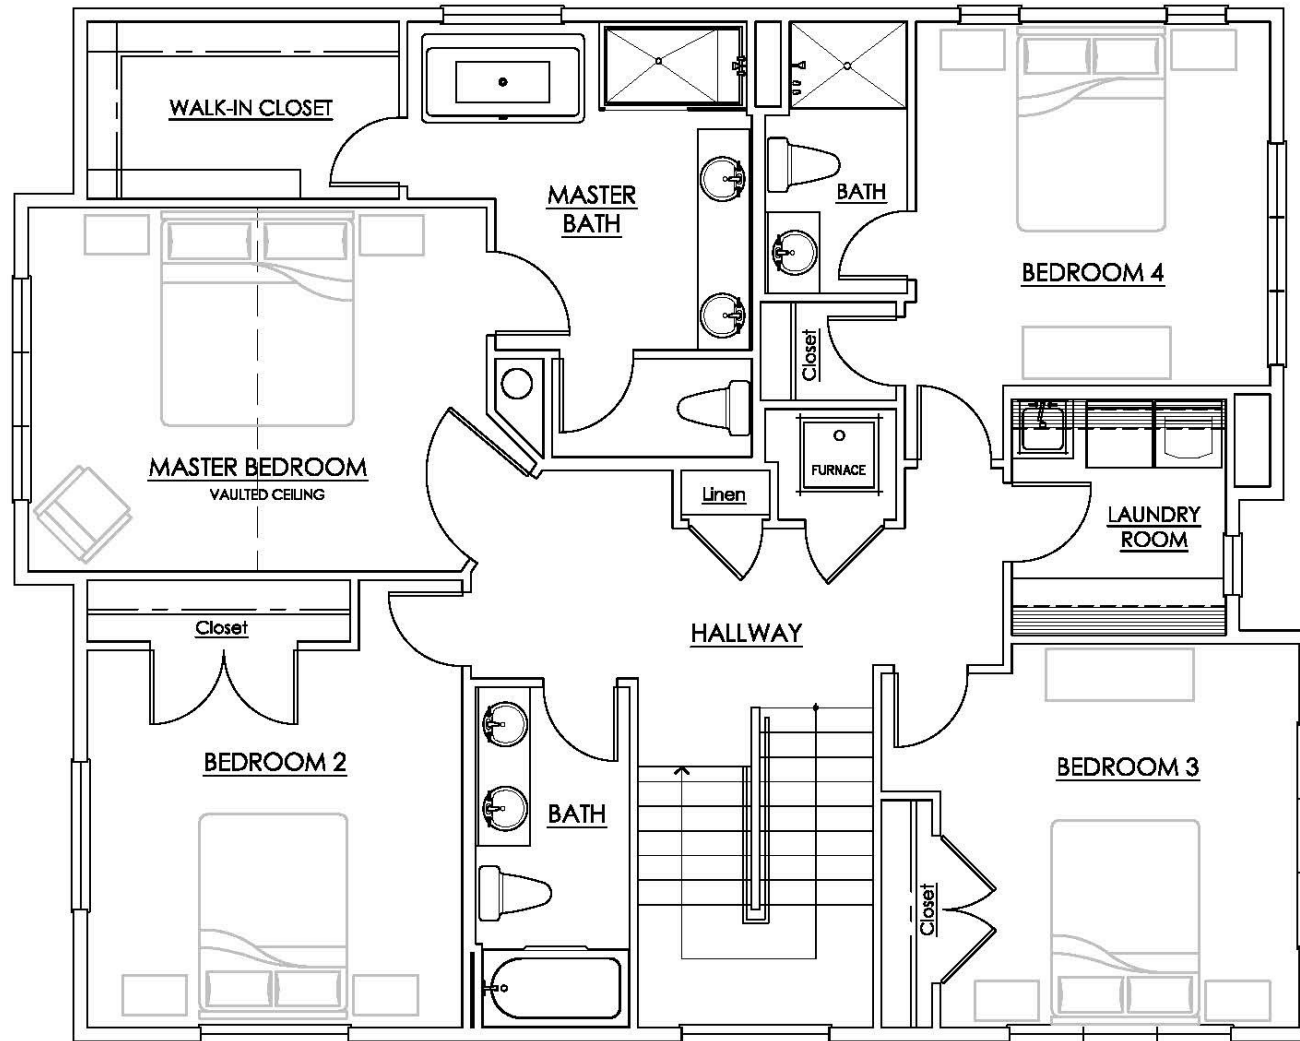

CBG

Chaffey  
building group

Ceiling heights are 9'-1", unless otherwise noted.

## Pembroke II Upper Level

7560 30th Avenue Northeast Seattle

Floor plans are shown in concept form only and are not to scale.  
Construction tolerances are normal, resulting in room sizes varying slightly.