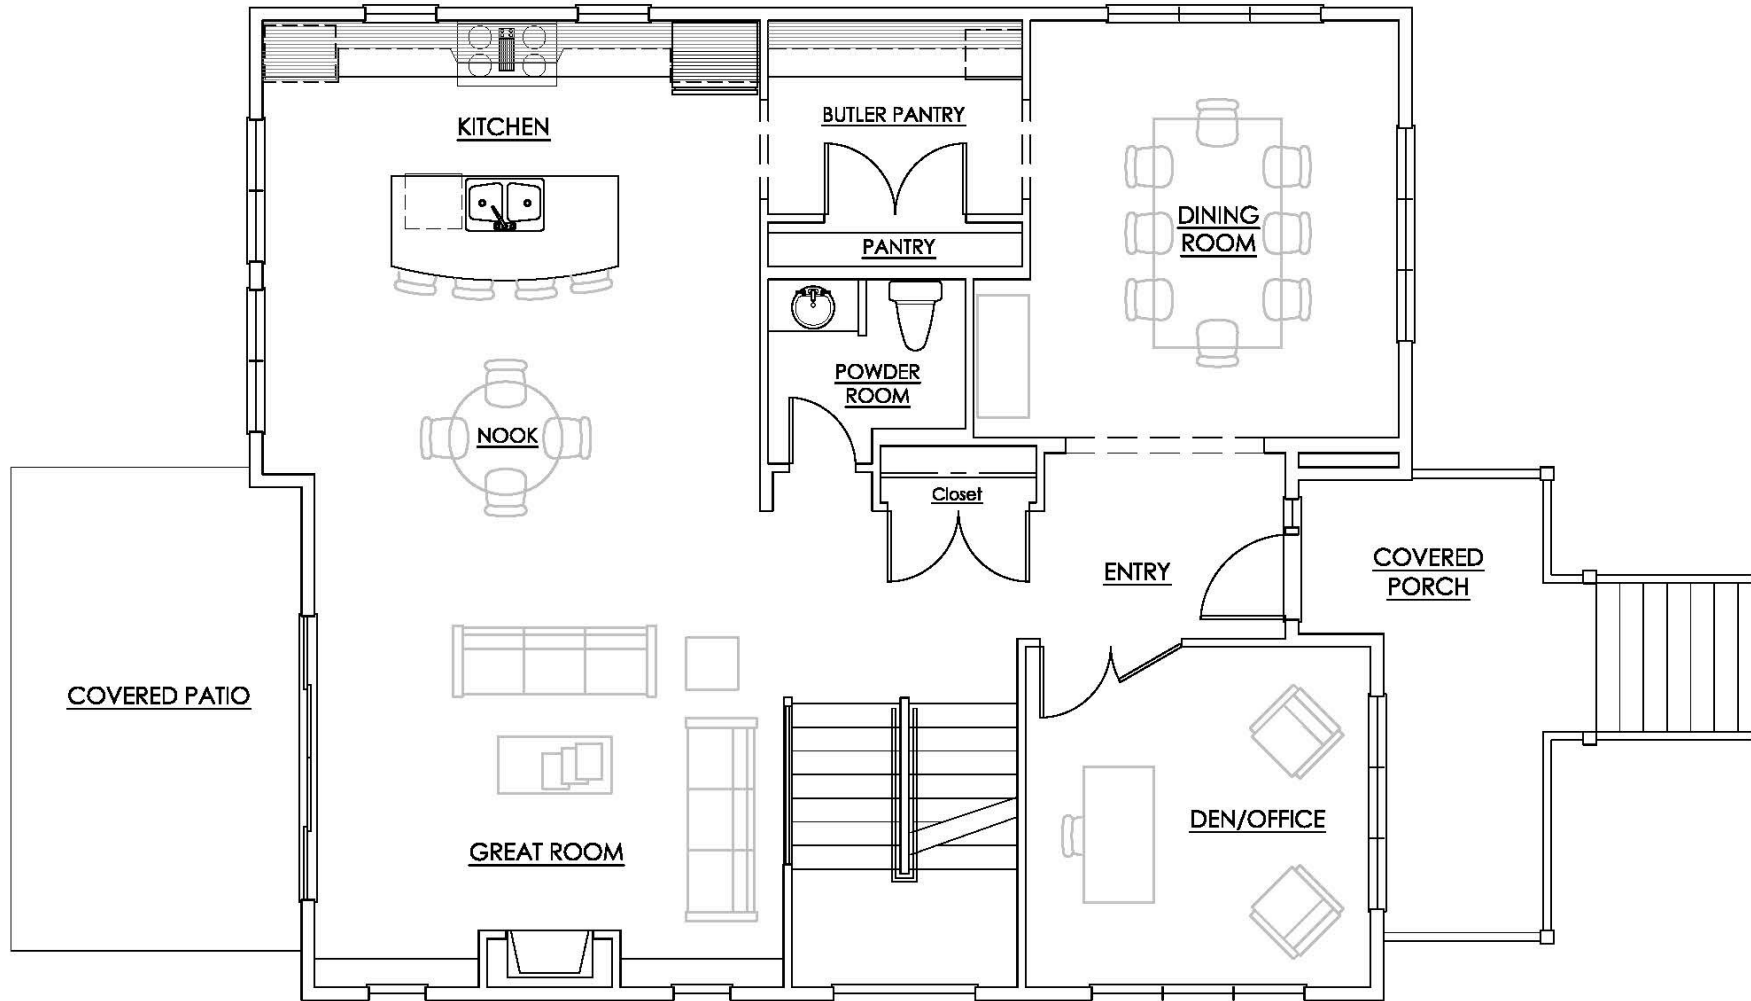

CBG

Chaffey  
building group

Ceiling heights are 9'-1", unless otherwise noted.

## Pembroke II Main Level

7560 30th Avenue Northeast Seattle

Floor plans are shown in concept form only and are not to scale.  
Construction tolerances are normal, resulting in room sizes varying slightly.