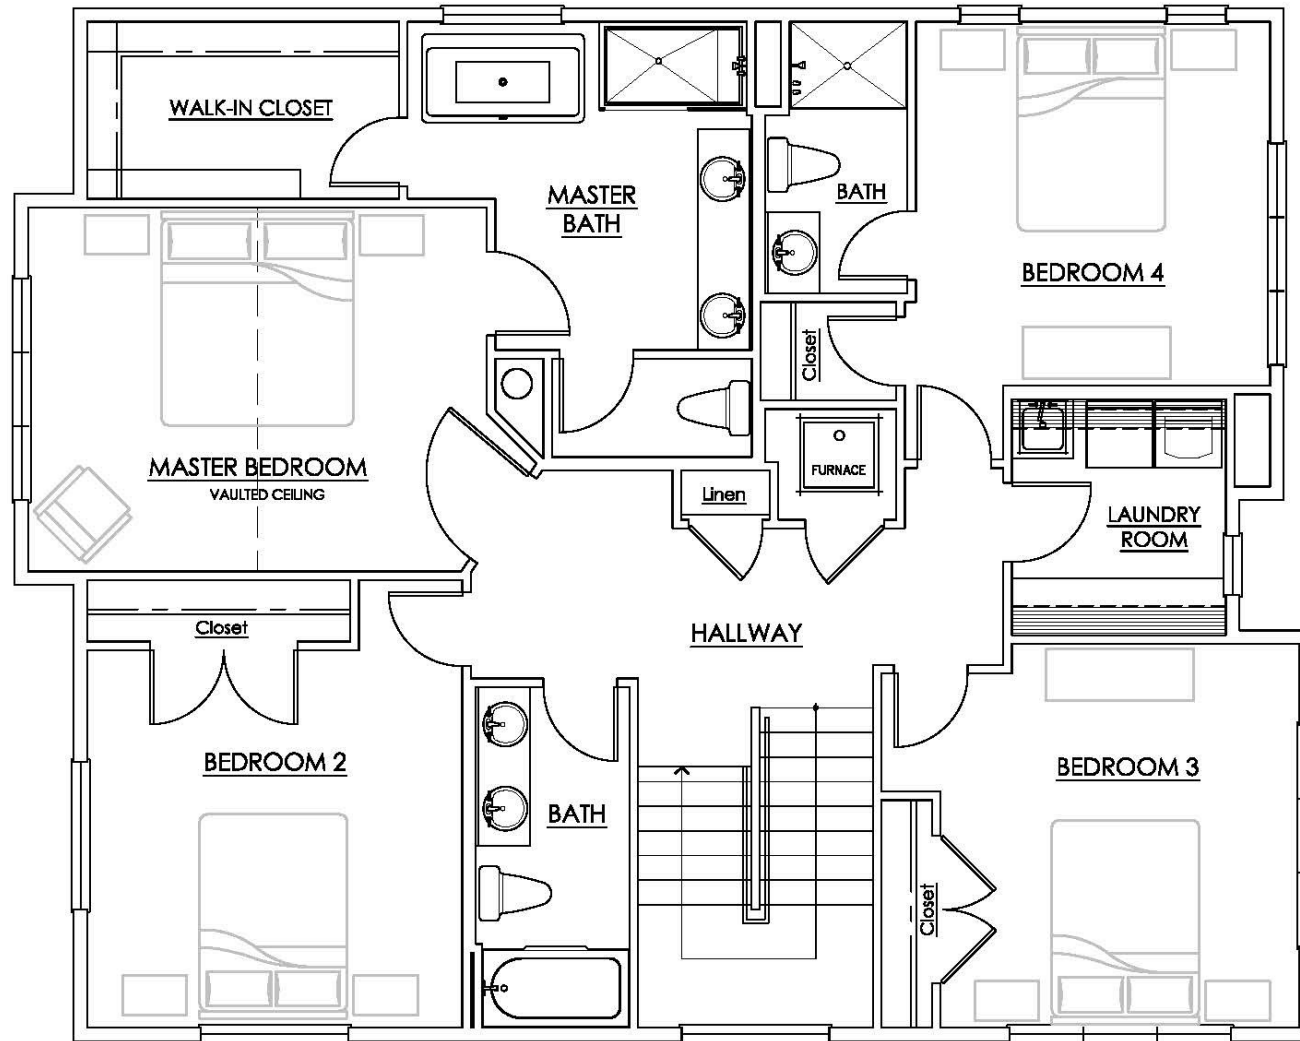

CBG

Chaffey
building group

Ceiling heights are 9'-1", unless otherwise noted.

Pembroke I Upper Level

7554 30th Avenue Northeast Seattle

Floor plans are shown in concept form only and are not to scale.
Construction tolerances are normal, resulting in room sizes varying slightly.