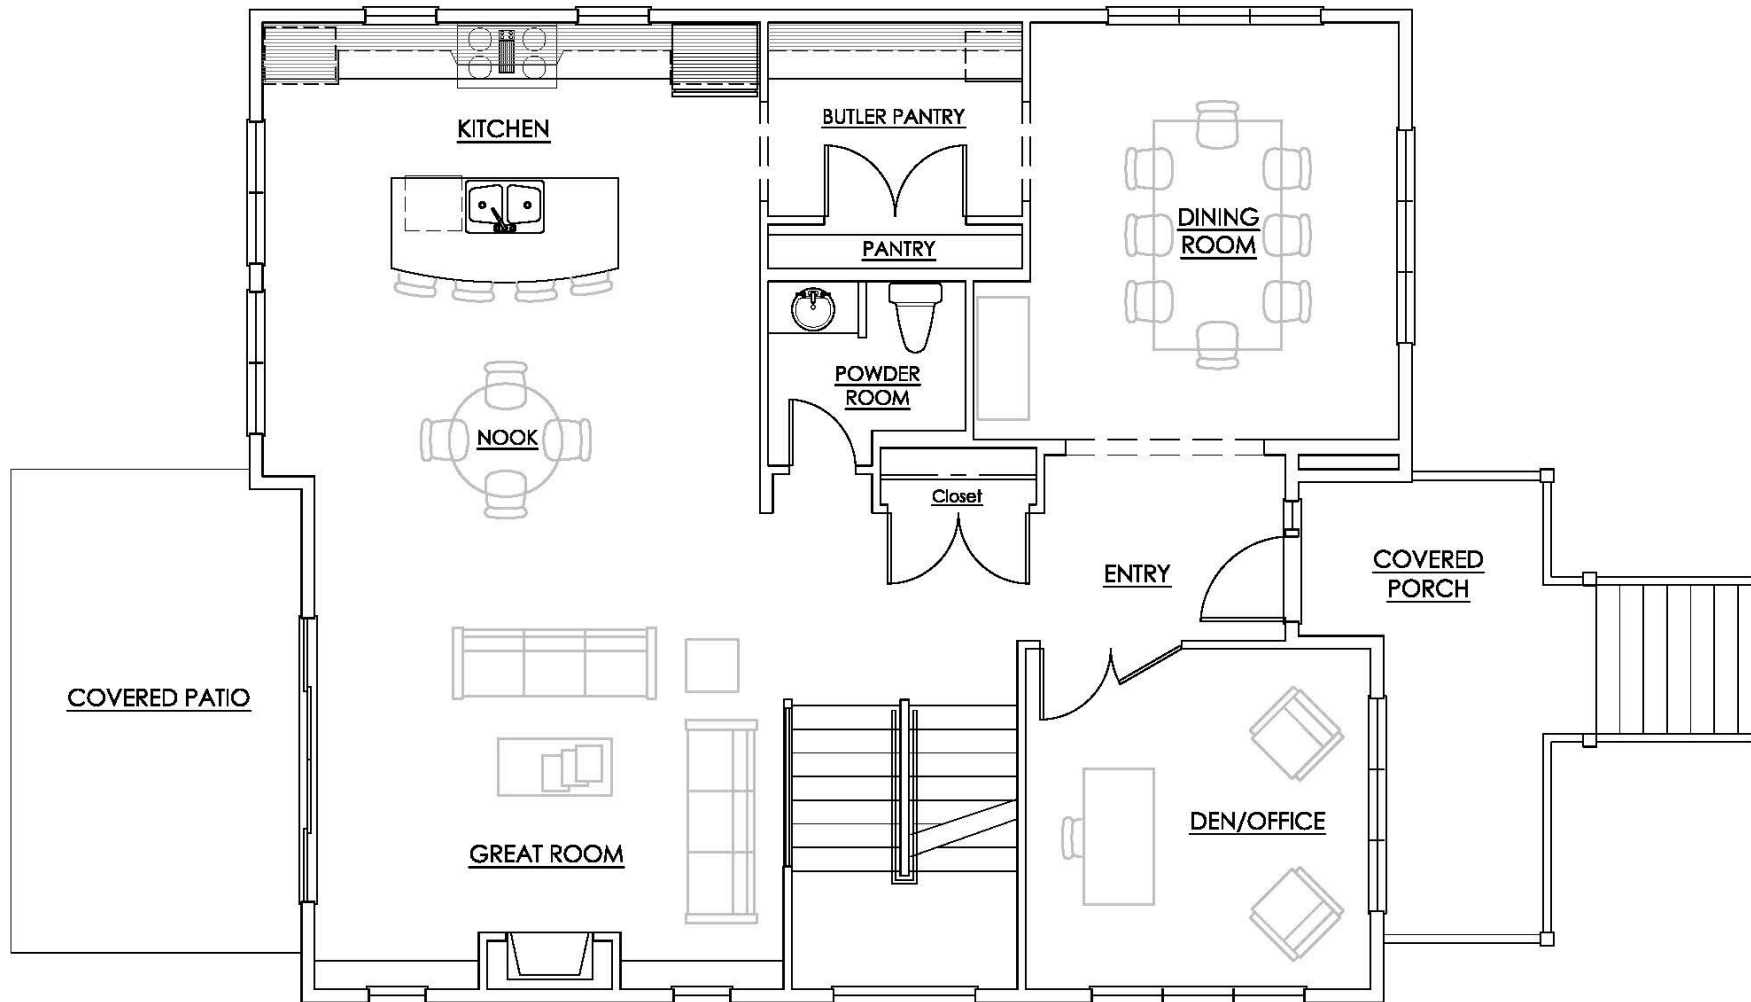

CBG

Chaffey
building group

Ceiling heights are 9'-1", unless otherwise noted.

Pembroke I Main Level

7554 30th Avenue Northeast Seattle

Floor plans are shown in concept form only and are not to scale.
Construction tolerances are normal, resulting in room sizes varying slightly.