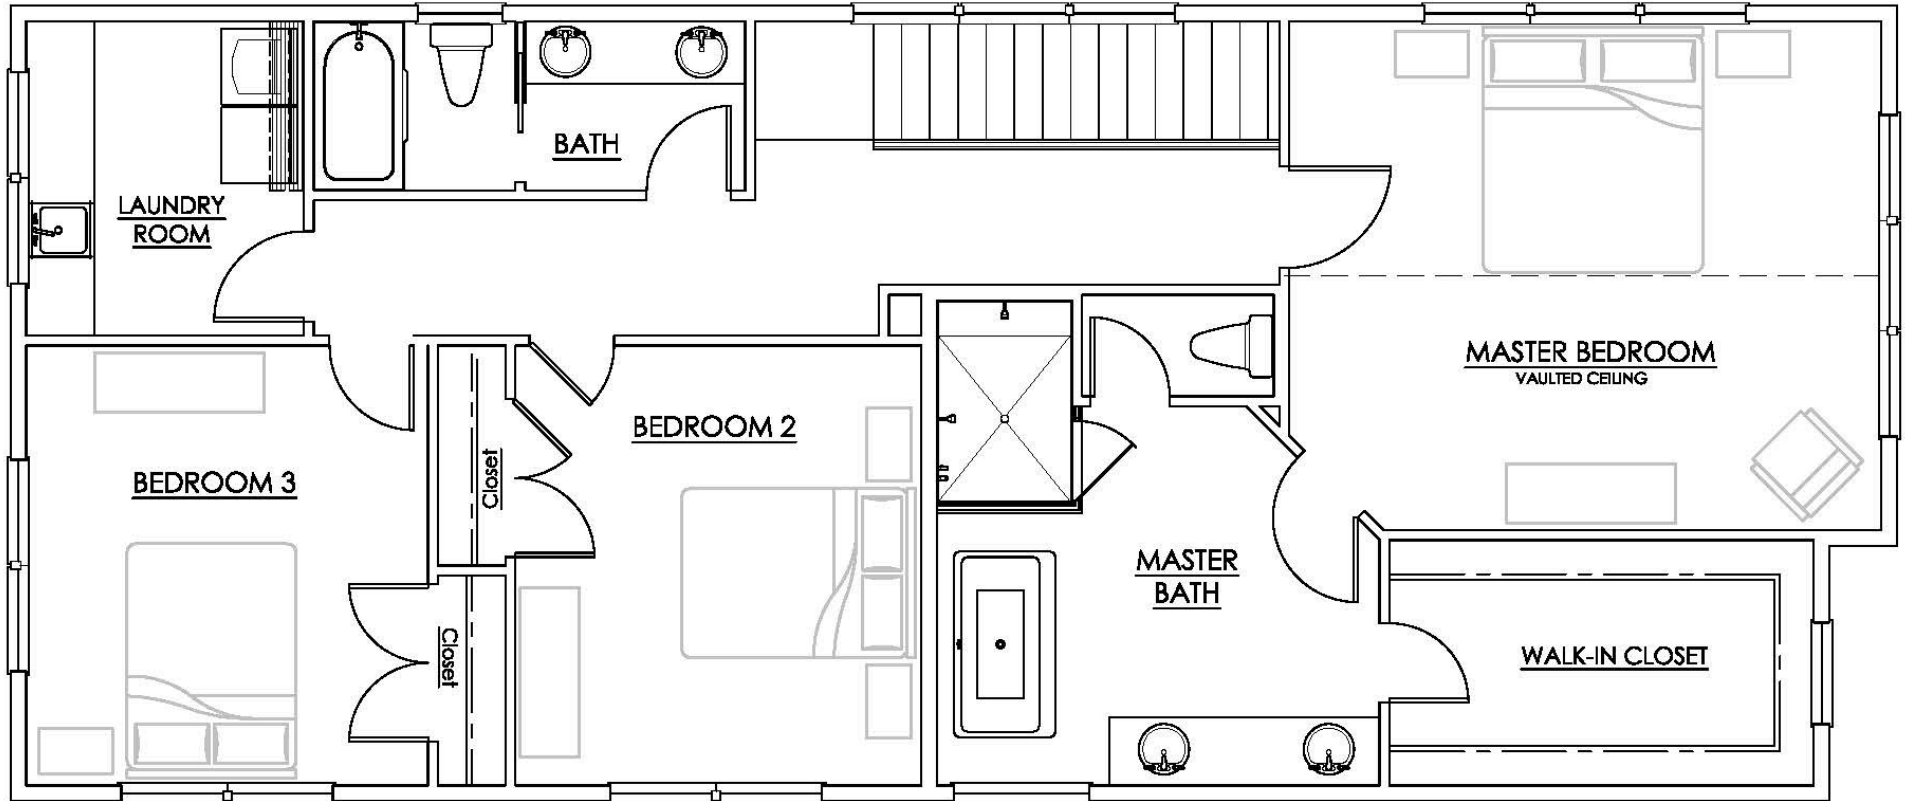

CBG

Chaffey  
building group

Ceiling heights are 8 feet, unless otherwise noted.

## Holliston Place Upper Level

1403, 1407 & 1411 35th Avenue Seattle

*Floor plans are shown in concept form only and are not to scale.*

*Construction tolerances are normal, resulting in room sizes varying slightly.*