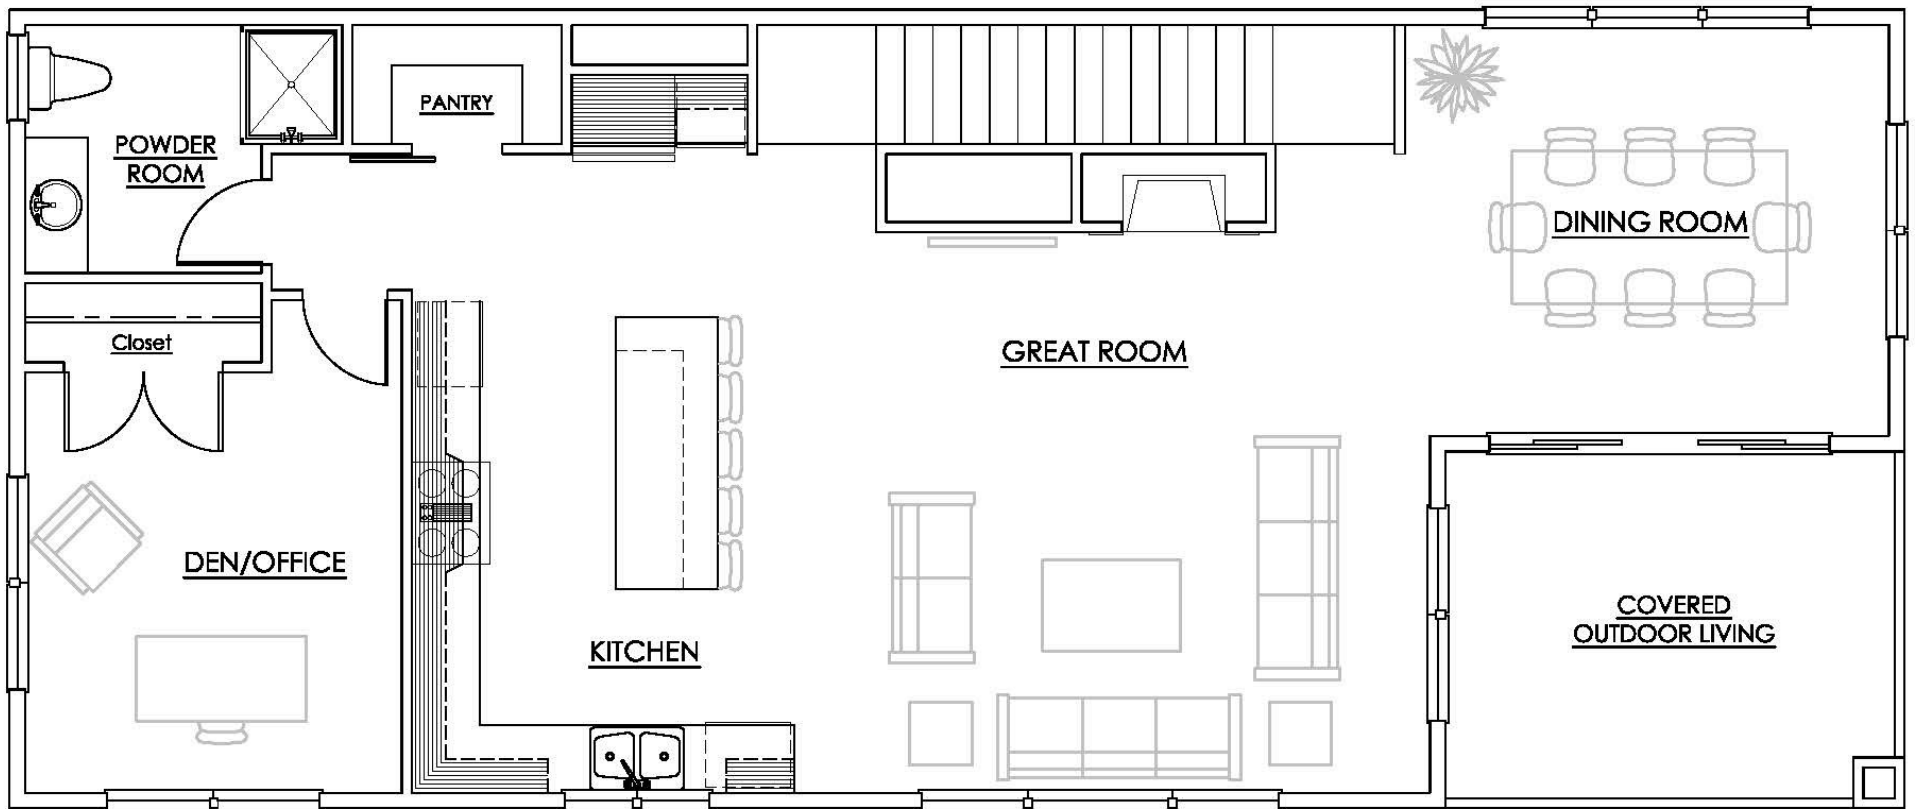

CBG

Chaffey
building group

Ceiling heights are 9 feet, unless otherwise noted.

Holliston Place Main Level

1403, 1407 & 1411 35th Avenue Seattle

*Floor plans are shown in concept form only and are not to scale.
Construction tolerances are normal, resulting in room sizes varying slightly.*