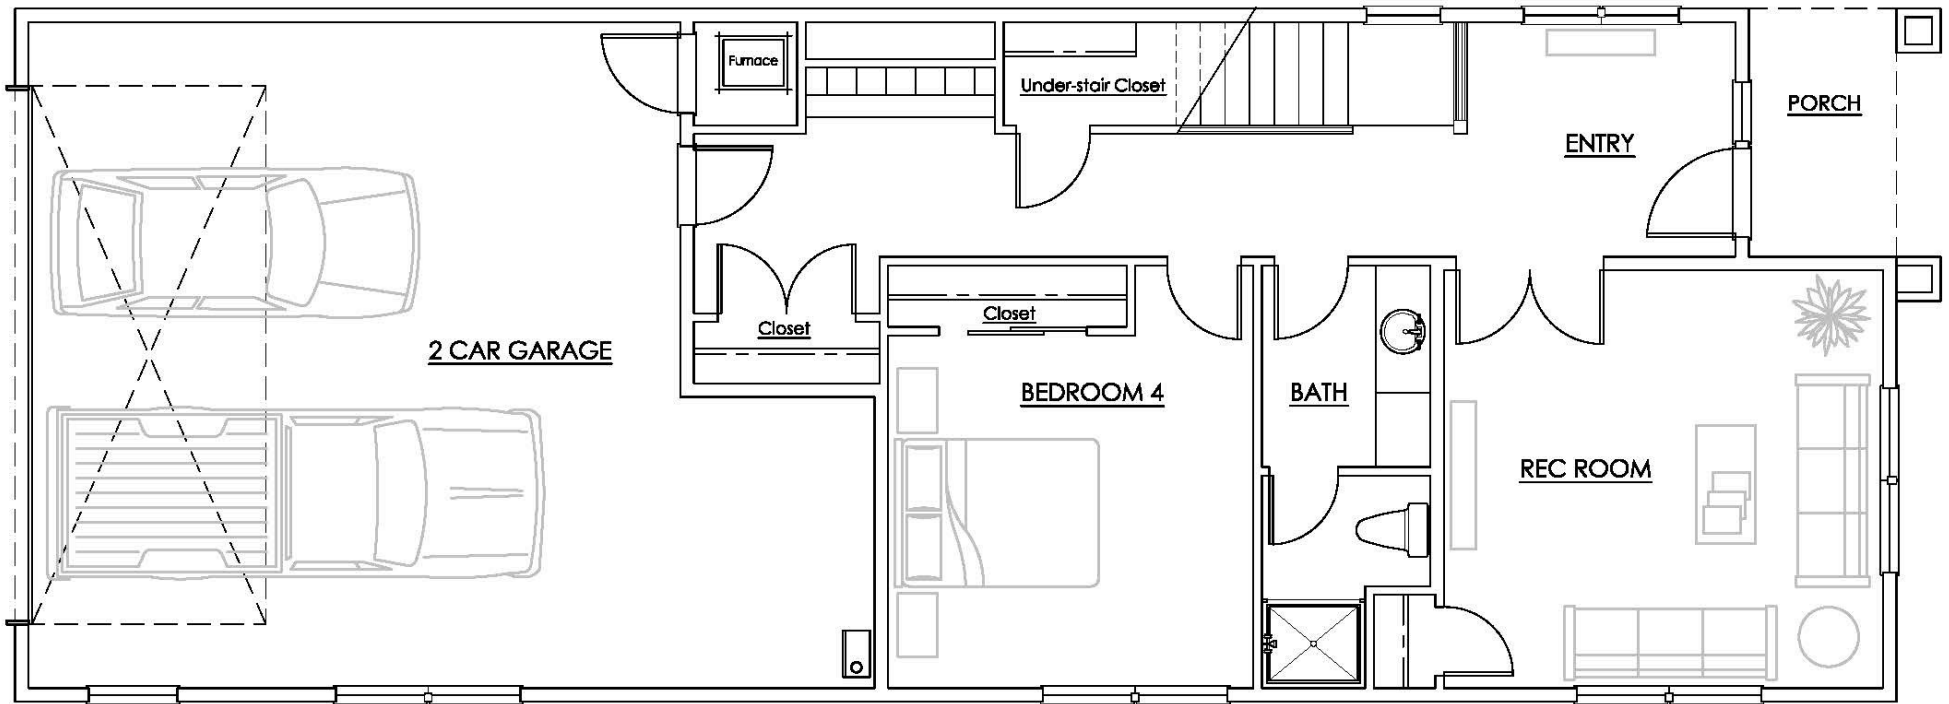

CBG

Chaffey
building group

Ceiling heights are 9 feet, unless otherwise noted.

Holliston Place Lower Level

1403, 1407 & 1411 35th Avenue Seattle

*Floor plans are shown in concept form only and are not to scale.
Construction tolerances are normal, resulting in room sizes varying slightly.*