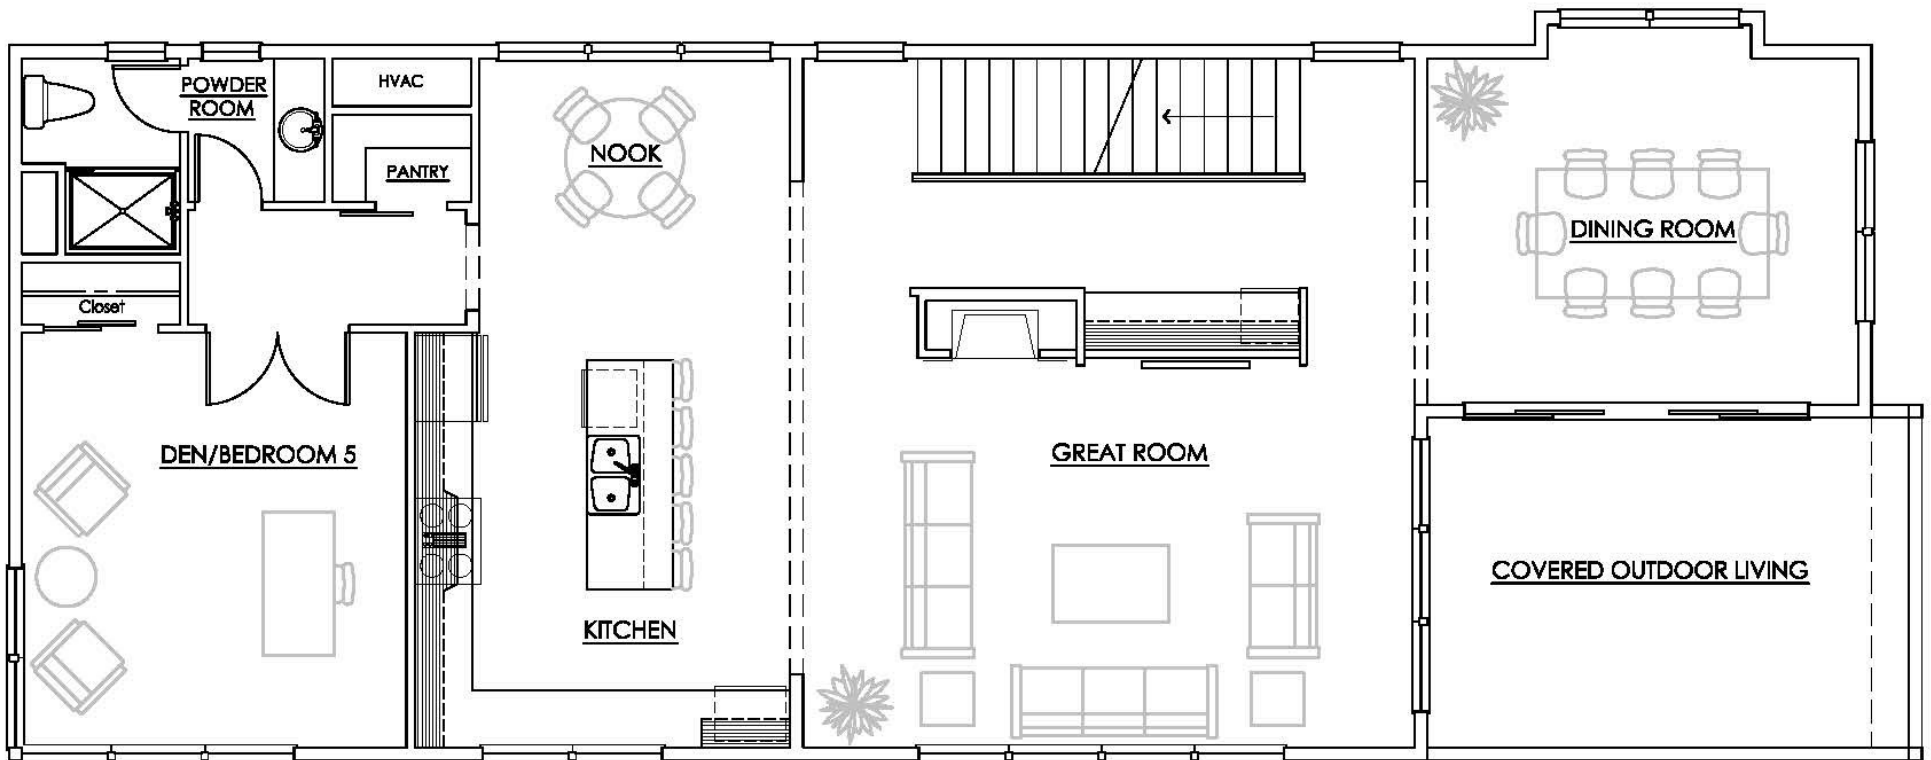

CBG

Chaffey
building group

Ceiling heights are 9 feet, unless otherwise noted.

Bancroft Place Main Level

1801, 1805 & 1807 29th Avenue Seattle

Floor plans are shown in concept form only and are not to scale.

Construction tolerances are normal, resulting in room sizes varying slightly.