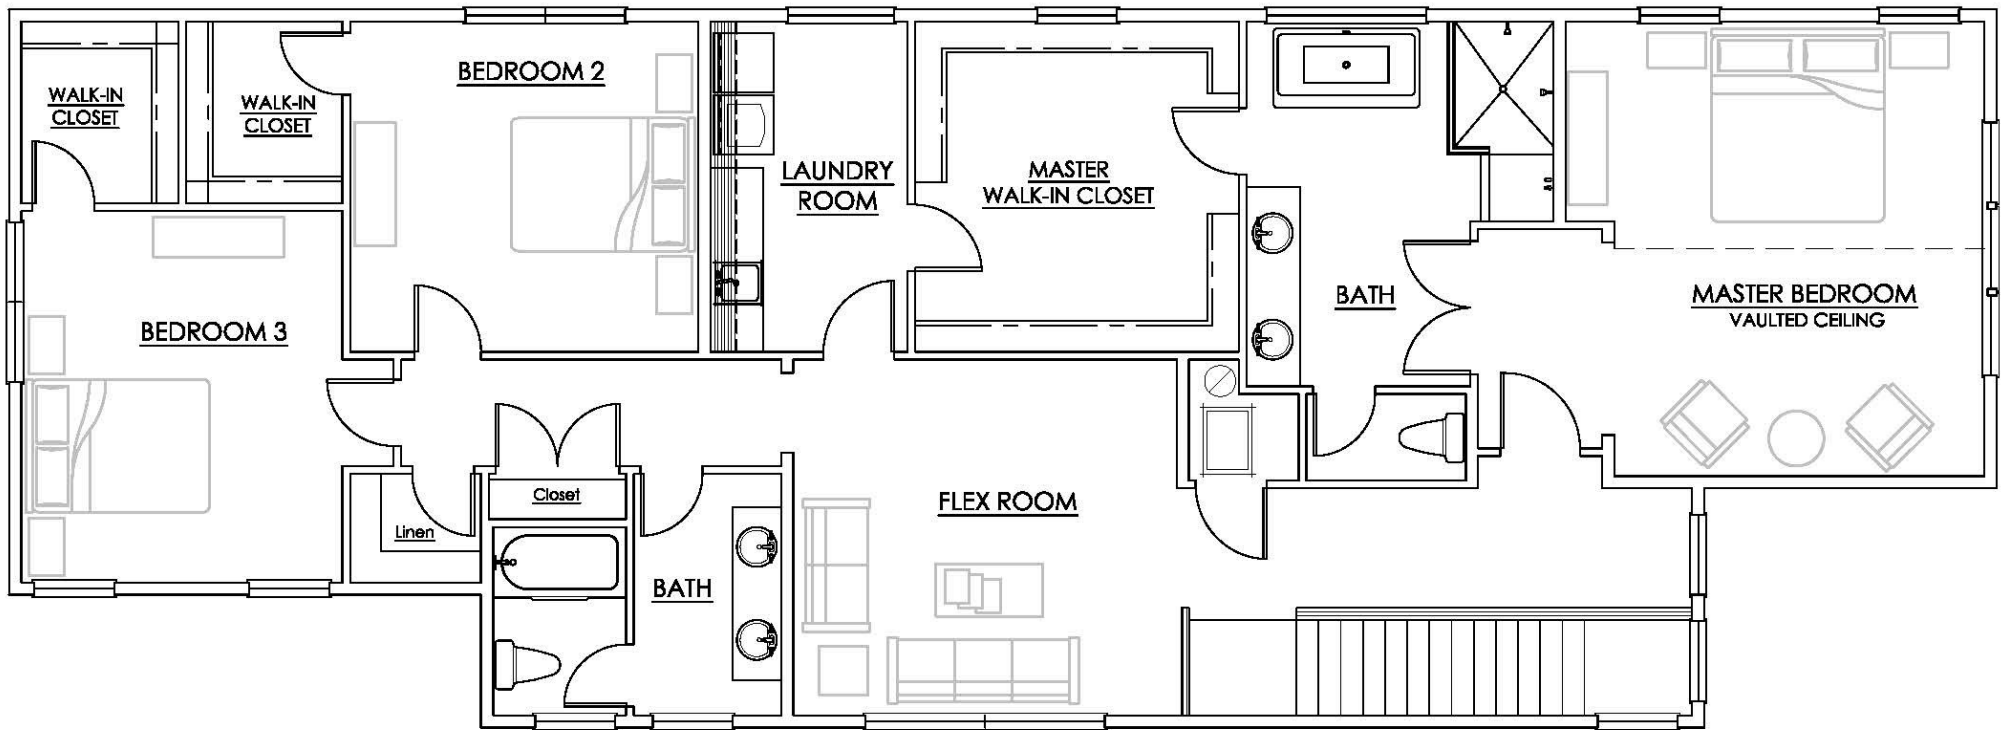

CBG

Chabby
building group

Ceiling heights are 9 feet, unless otherwise noted.

Upper Level

6651 & 6655 57th Avenue Northeast, Seattle

Floor plans are shown in concept form only and are not to scale.
Construction tolerances are normal, resulting in room sizes varying slightly.