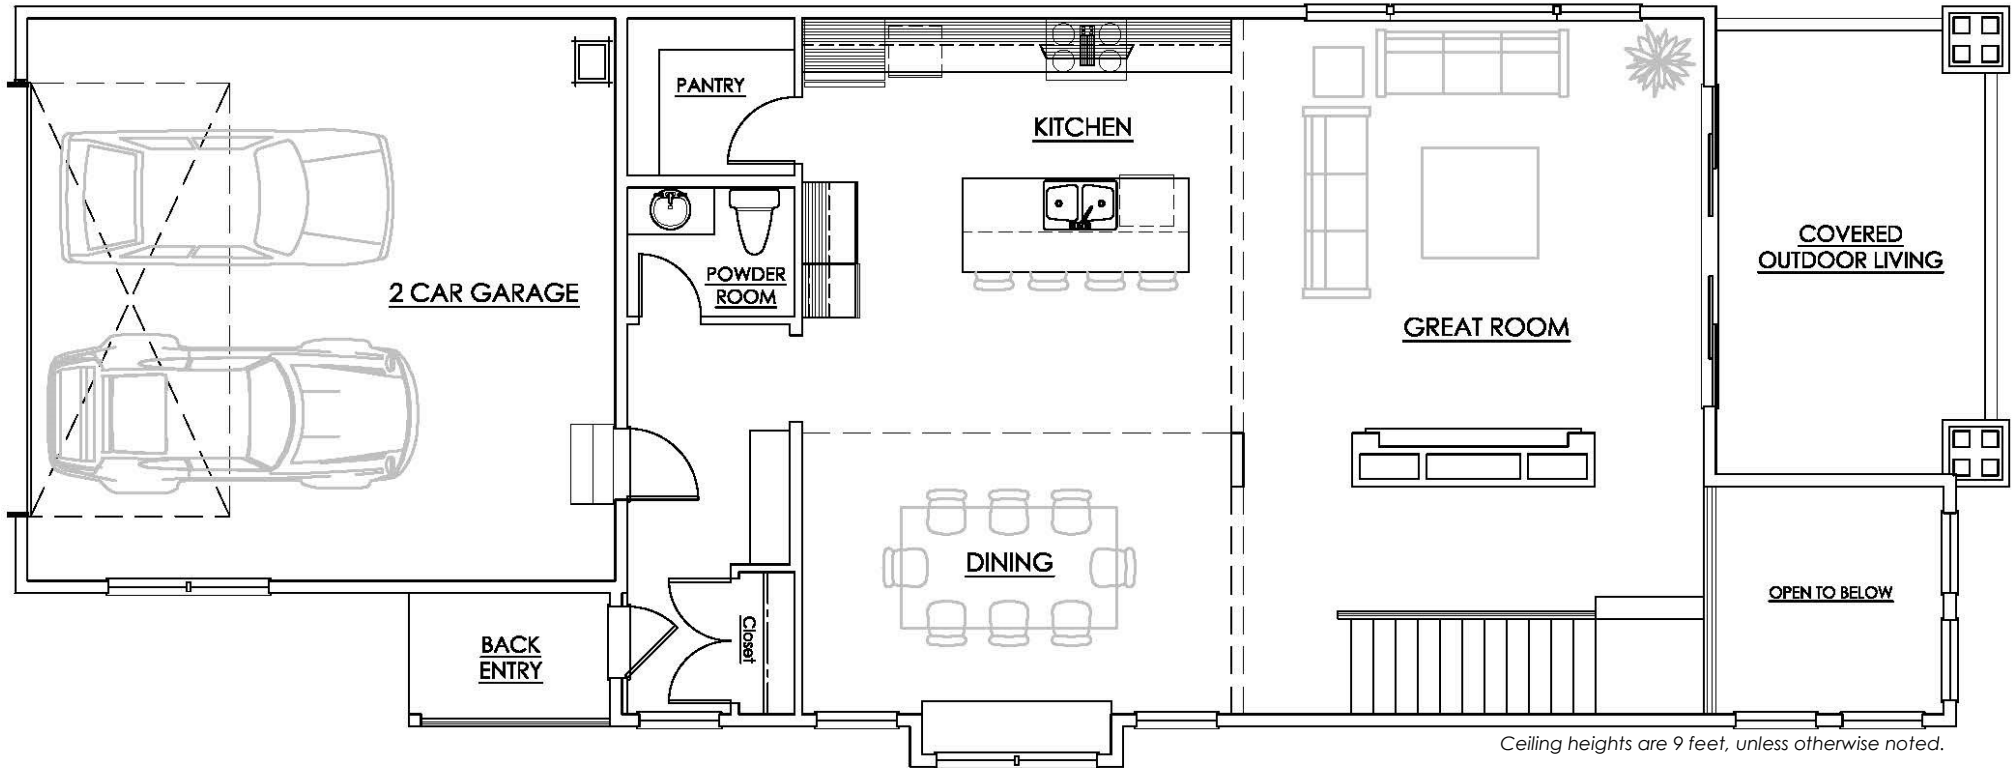

CBG

Chaffey
building group

Main Level

6651 & 6655 57th Avenue Northeast, Seattle

Floor plans are shown in concept form only and are not to scale.
Construction tolerances are normal, resulting in room sizes varying slightly.