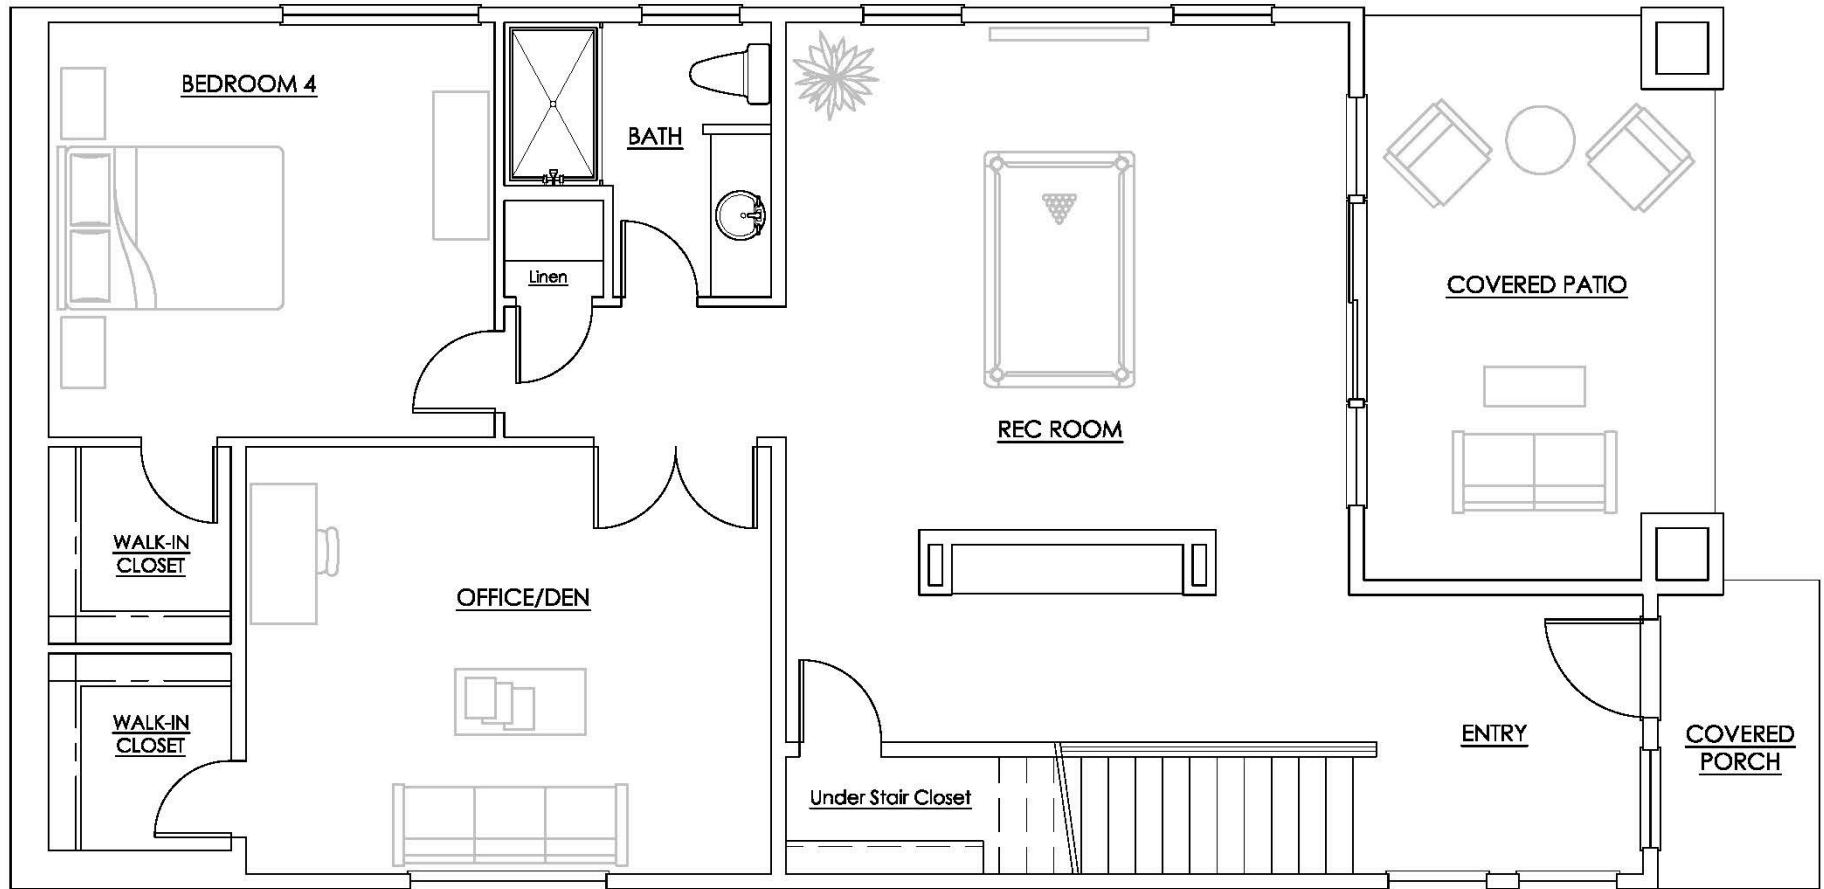

CBG

Chaffey  
building group

Ceiling heights are 9 feet, unless otherwise noted.

## Lower Level

6651 & 6655 57th Avenue Northeast, Seattle

Floor plans are shown in concept form only and are not to scale.  
Construction tolerances are normal, resulting in room sizes varying slightly.