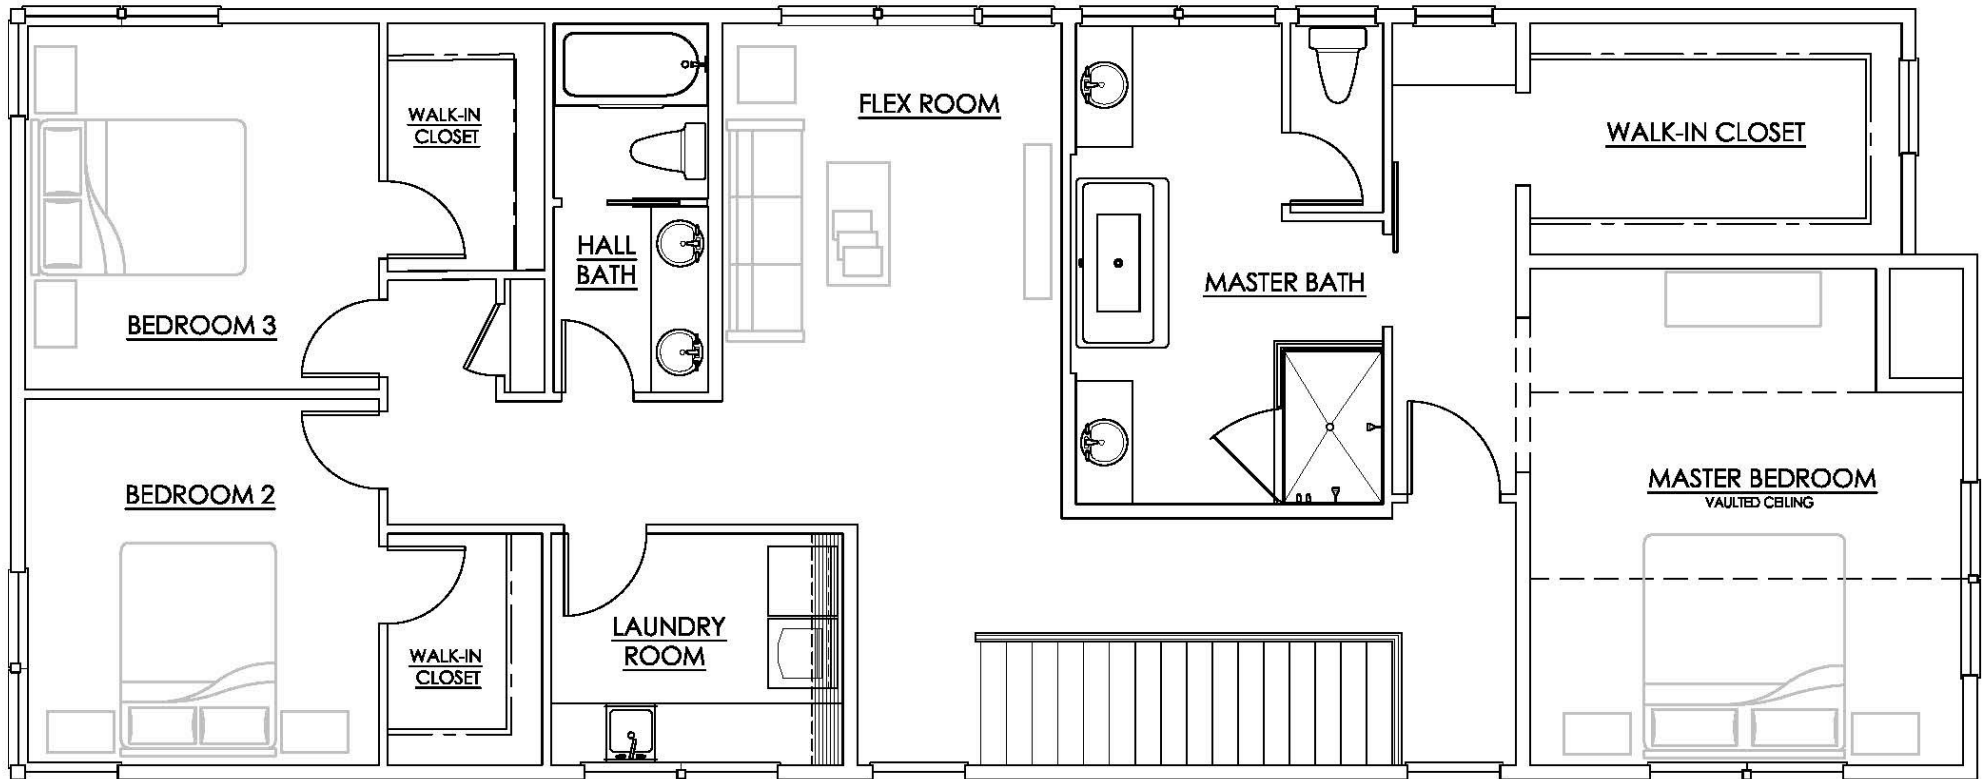

CBG

Chabby
building group

Ceiling heights are 8 feet, unless otherwise noted.

Upper Level

2811 East Valley Street, Seattle

Floor plans are shown in concept form only and are not to scale.
Construction tolerances are normal, resulting in room sizes varying slightly.