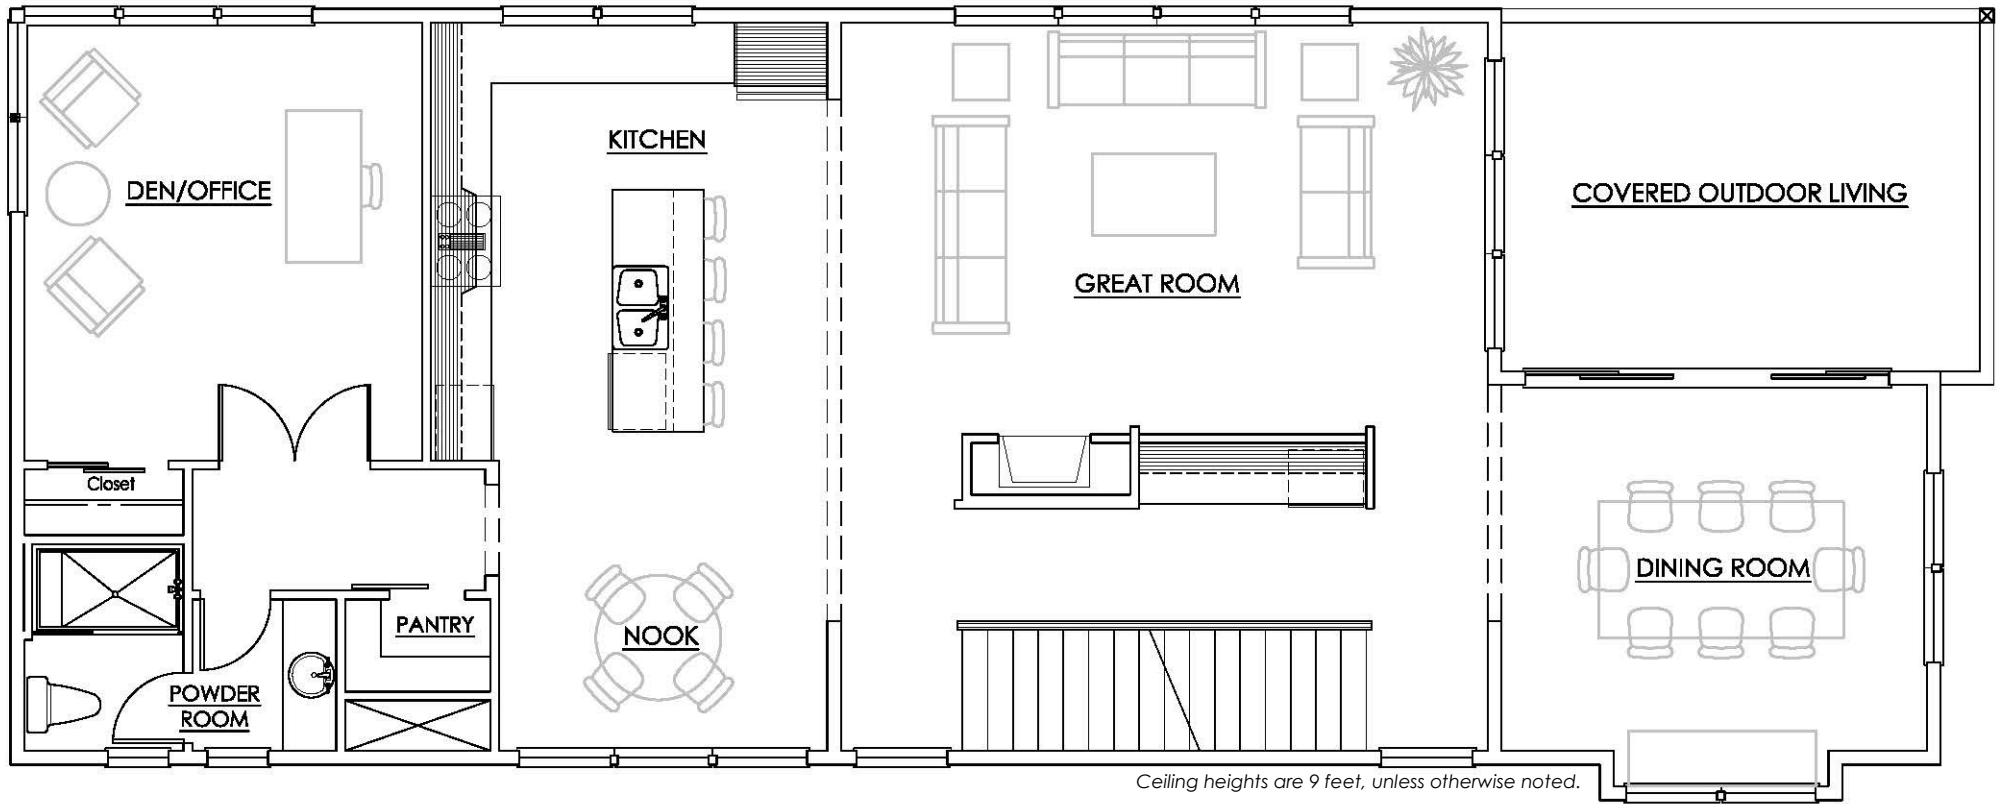

CBG

Chaffey
building group

Main Level

2811 East Valley Street, Seattle

Floor plans are shown in concept form only and are not to scale.
Construction tolerances are normal, resulting in room sizes varying slightly.