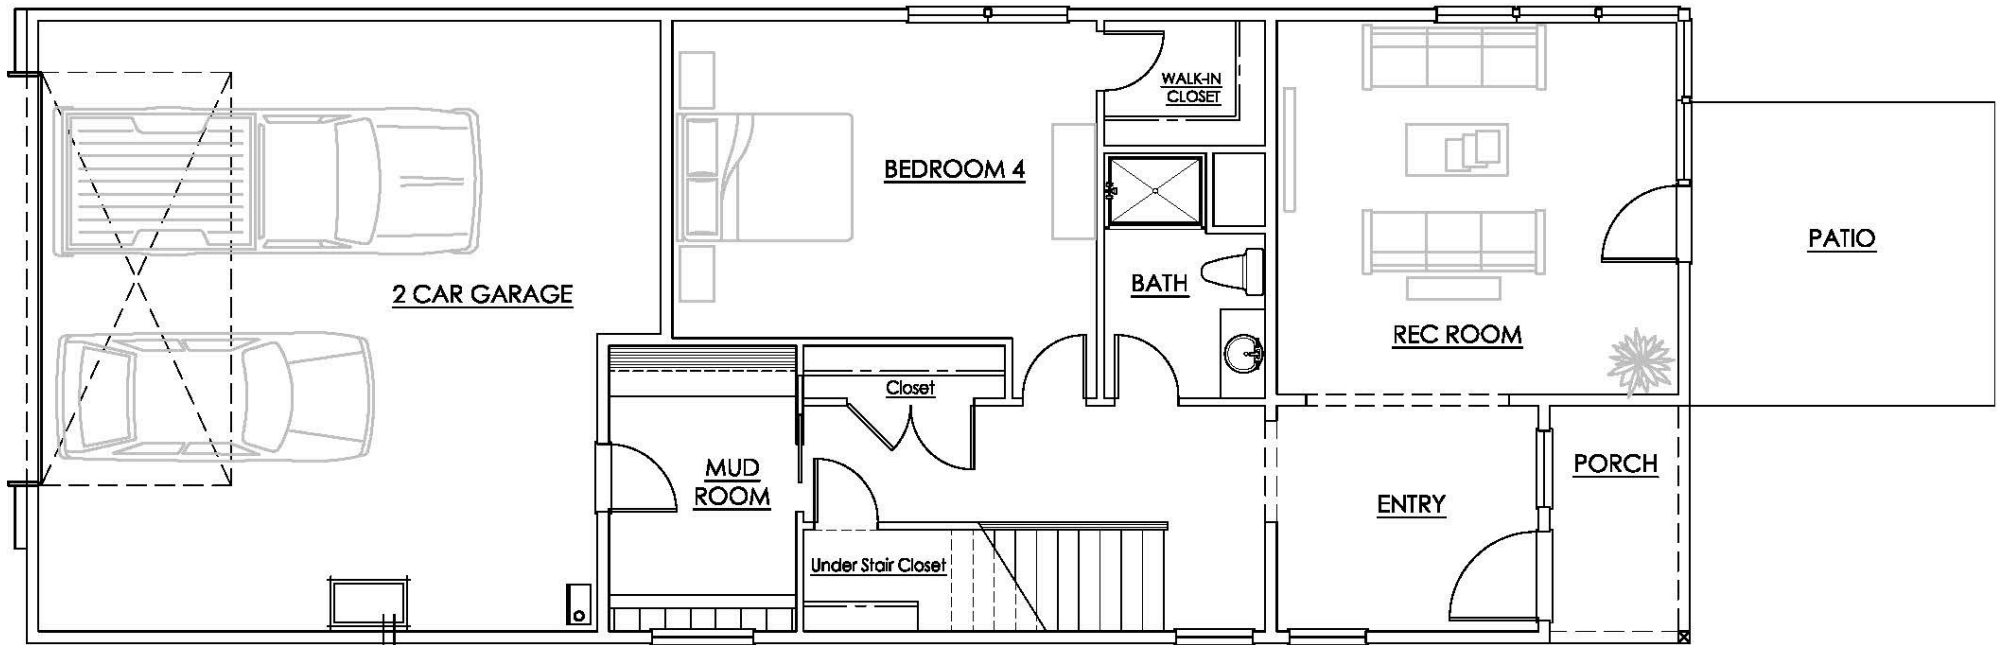

CBG

Chaffey
building group

Ceiling heights are 9 feet, unless otherwise noted.

Lower Level

2811 East Valley Street, Seattle

Floor plans are shown in concept form only and are not to scale.
Construction tolerances are normal, resulting in room sizes varying slightly.