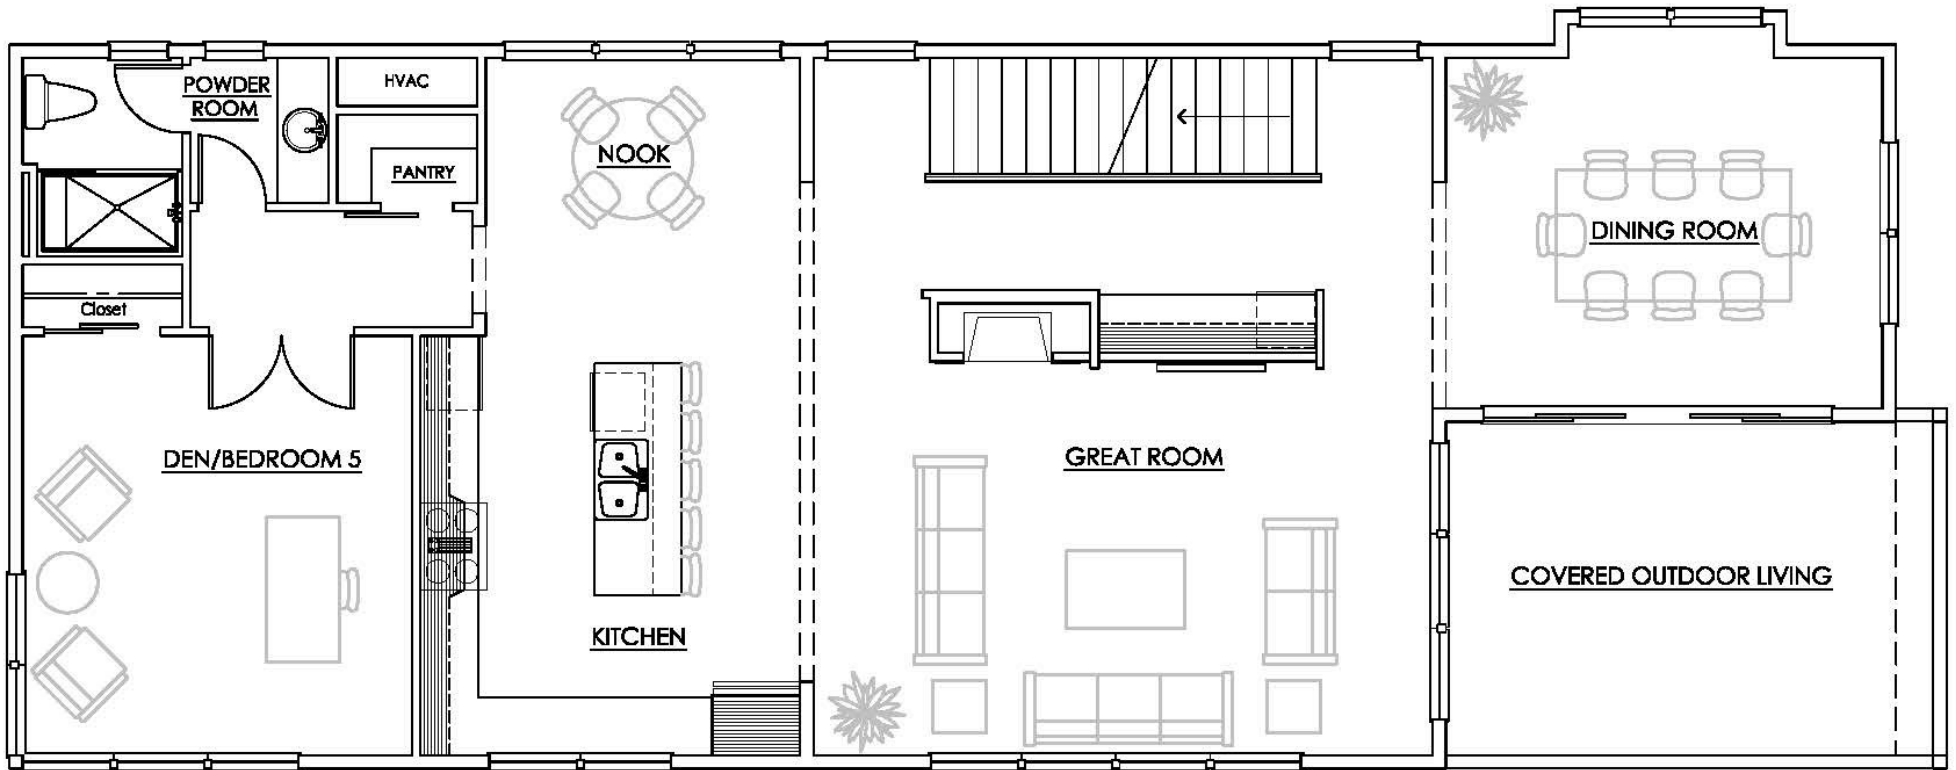

CBG

Chaffey  
building group

Ceiling heights are 9 feet, unless otherwise noted.

## Bancroft Place Main Level

1801, 1805 & 1807 29th Avenue Seattle

*Floor plans are shown in concept form only and are not to scale.*

*Construction tolerances are normal, resulting in room sizes varying slightly.*