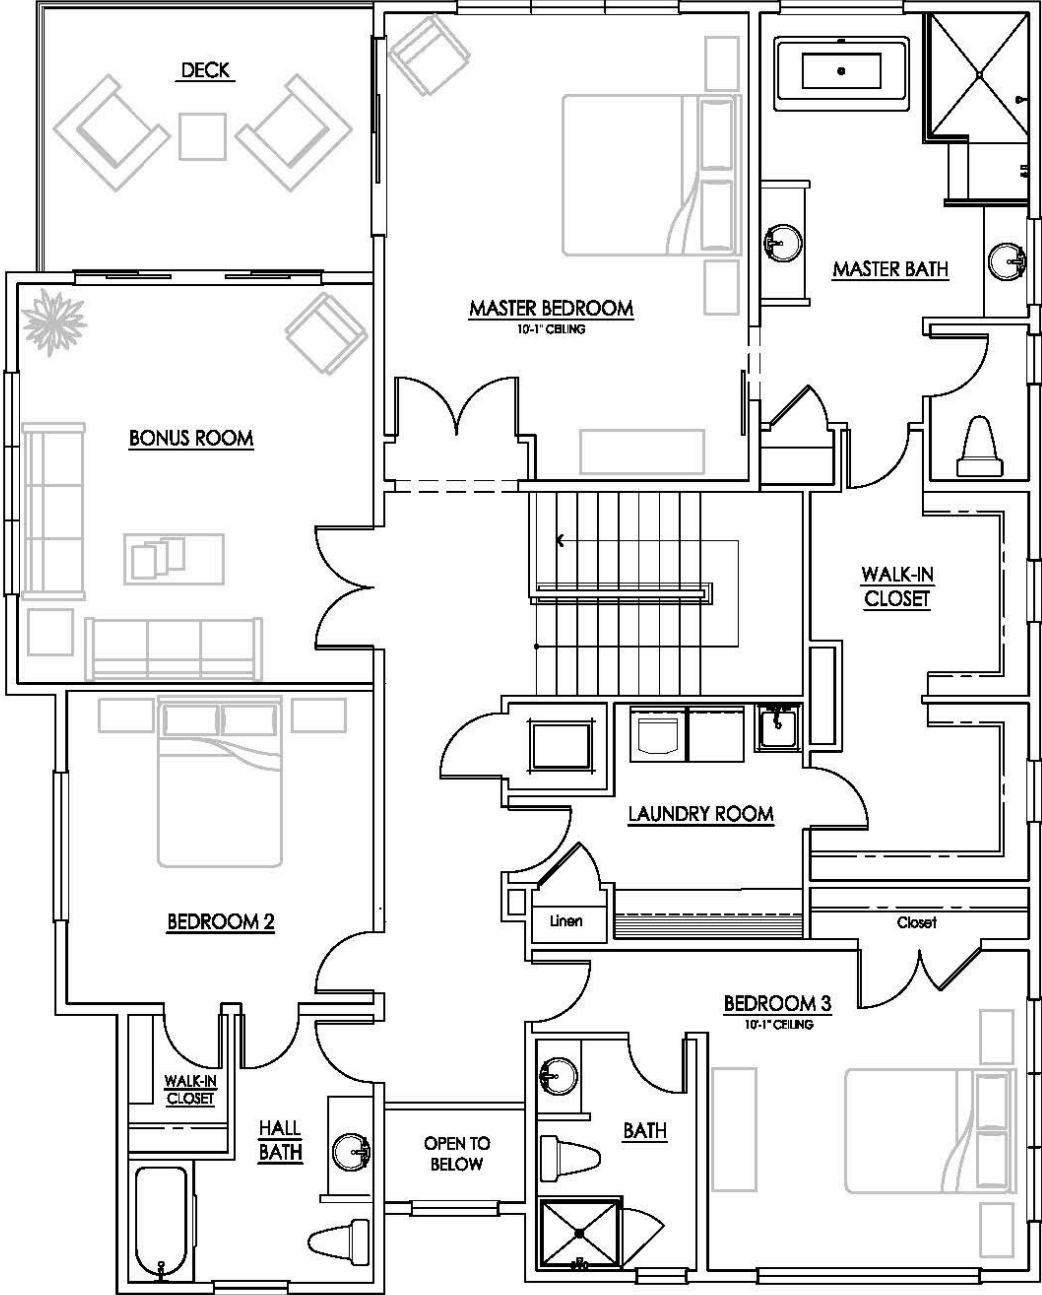

Ceiling heights are 9 feet, unless otherwise noted.

LakeVue I Upper Level

10214 Northeast 68th Place Kirkland
 Floor plans are shown in concept form only and are not to scale.
 Construction tolerances are normal, resulting in room sizes varying slightly.