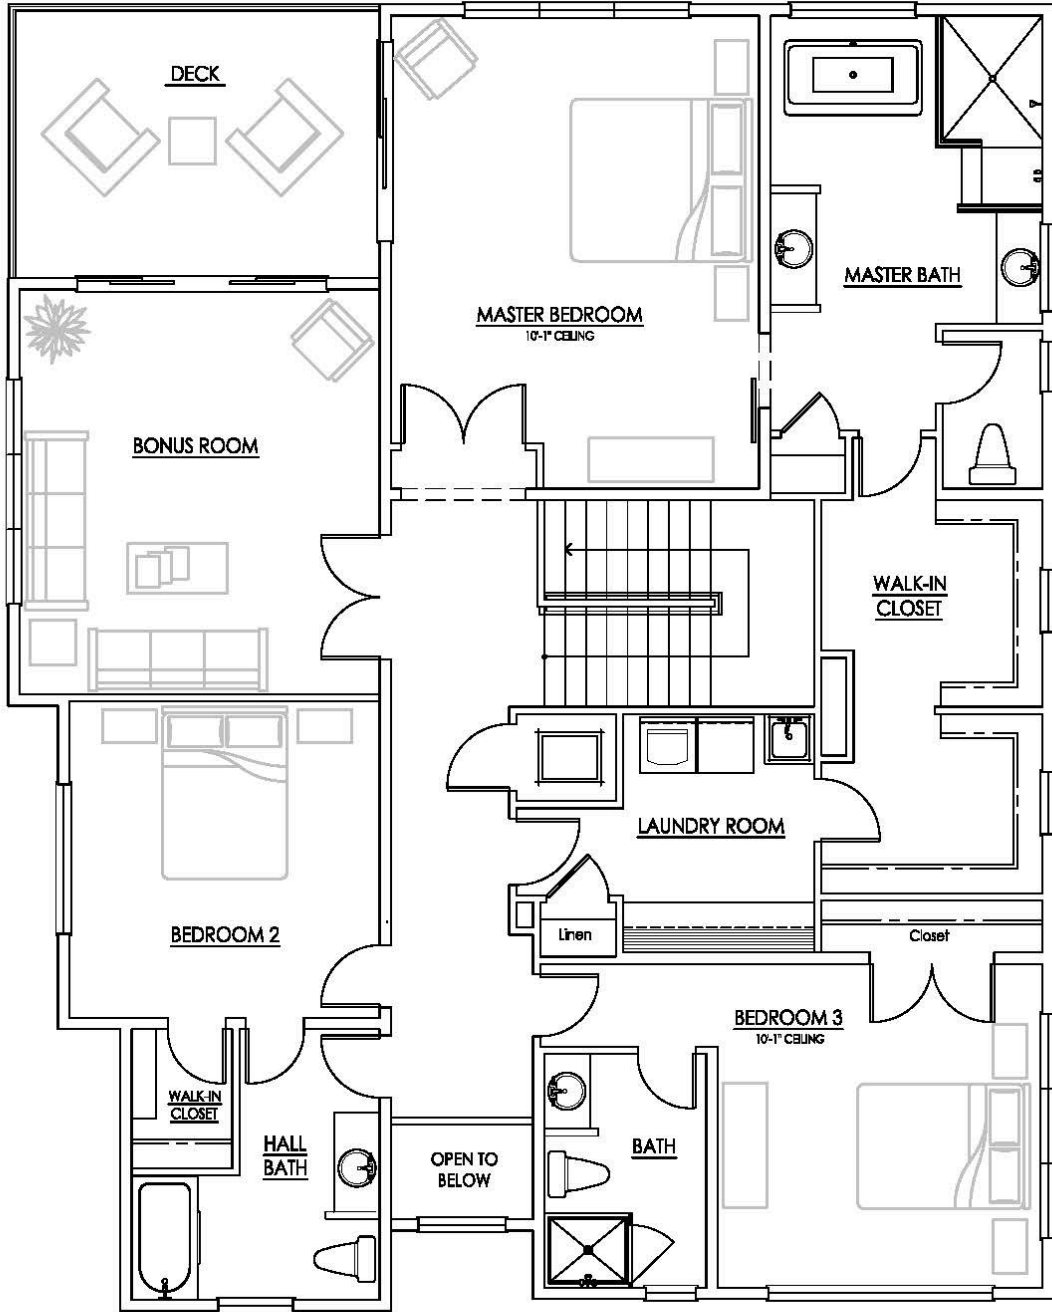

Ceiling heights are 9 feet, unless otherwise noted.

## LakeVue I Upper Level

10214 Northeast 68th Place Kirkland

Floor plans are shown in concept form only and are not to scale.  
Construction tolerances are normal, resulting in room sizes varying slightly.