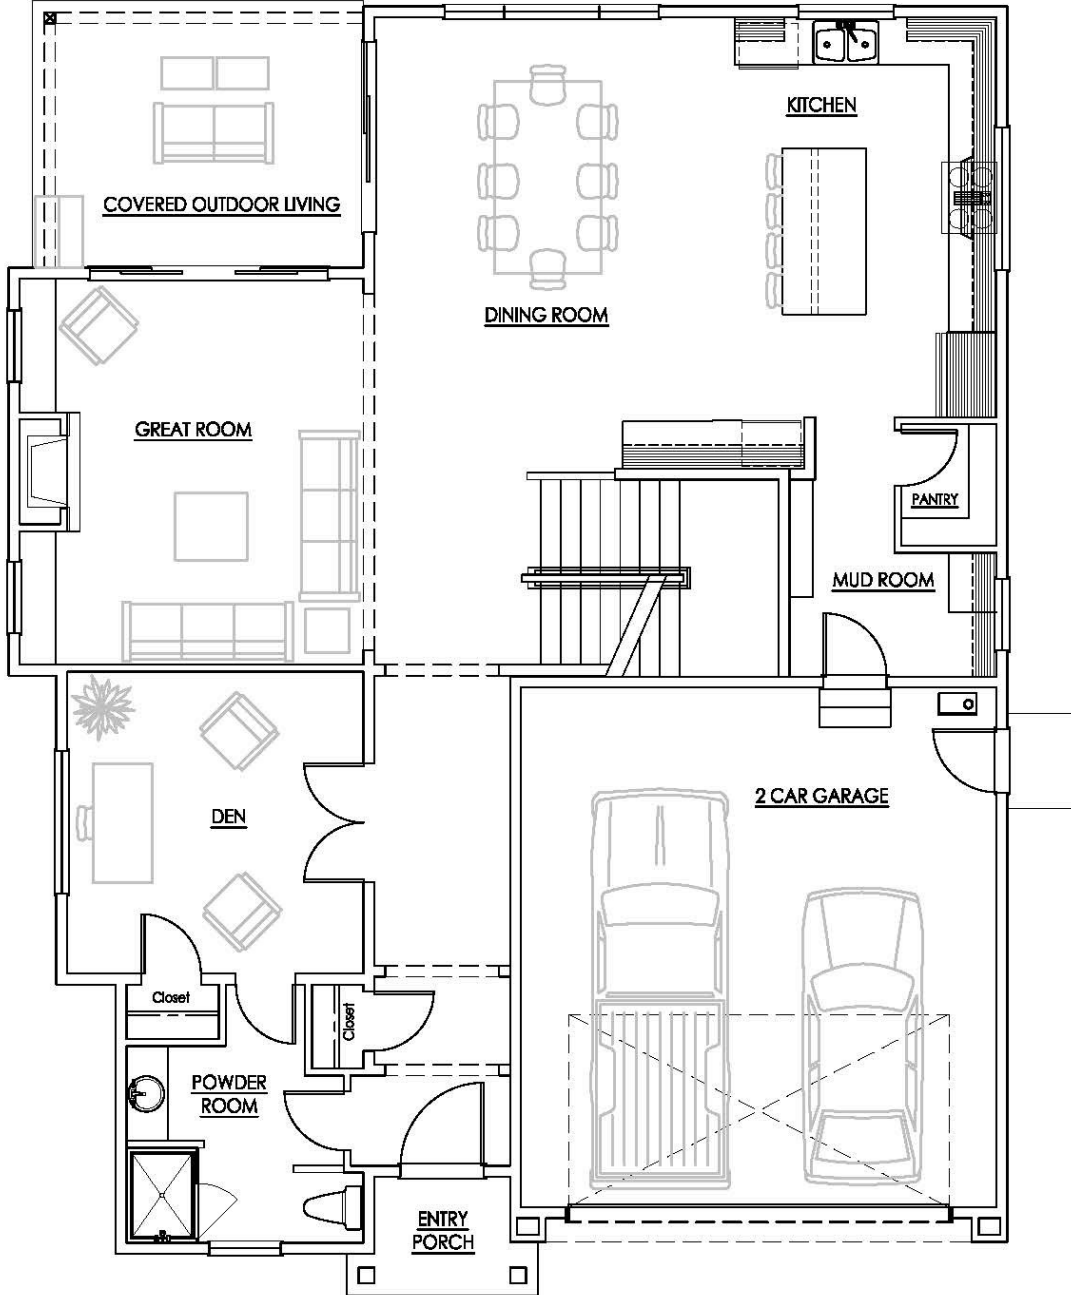

Ceiling heights are 9 feet, unless otherwise noted.

# LakeVue I Main Level

10214 Northeast 68th Place Kirkland

Floor plans are shown in concept form only and are not to scale.  
Construction tolerances are normal, resulting in room sizes varying slightly.