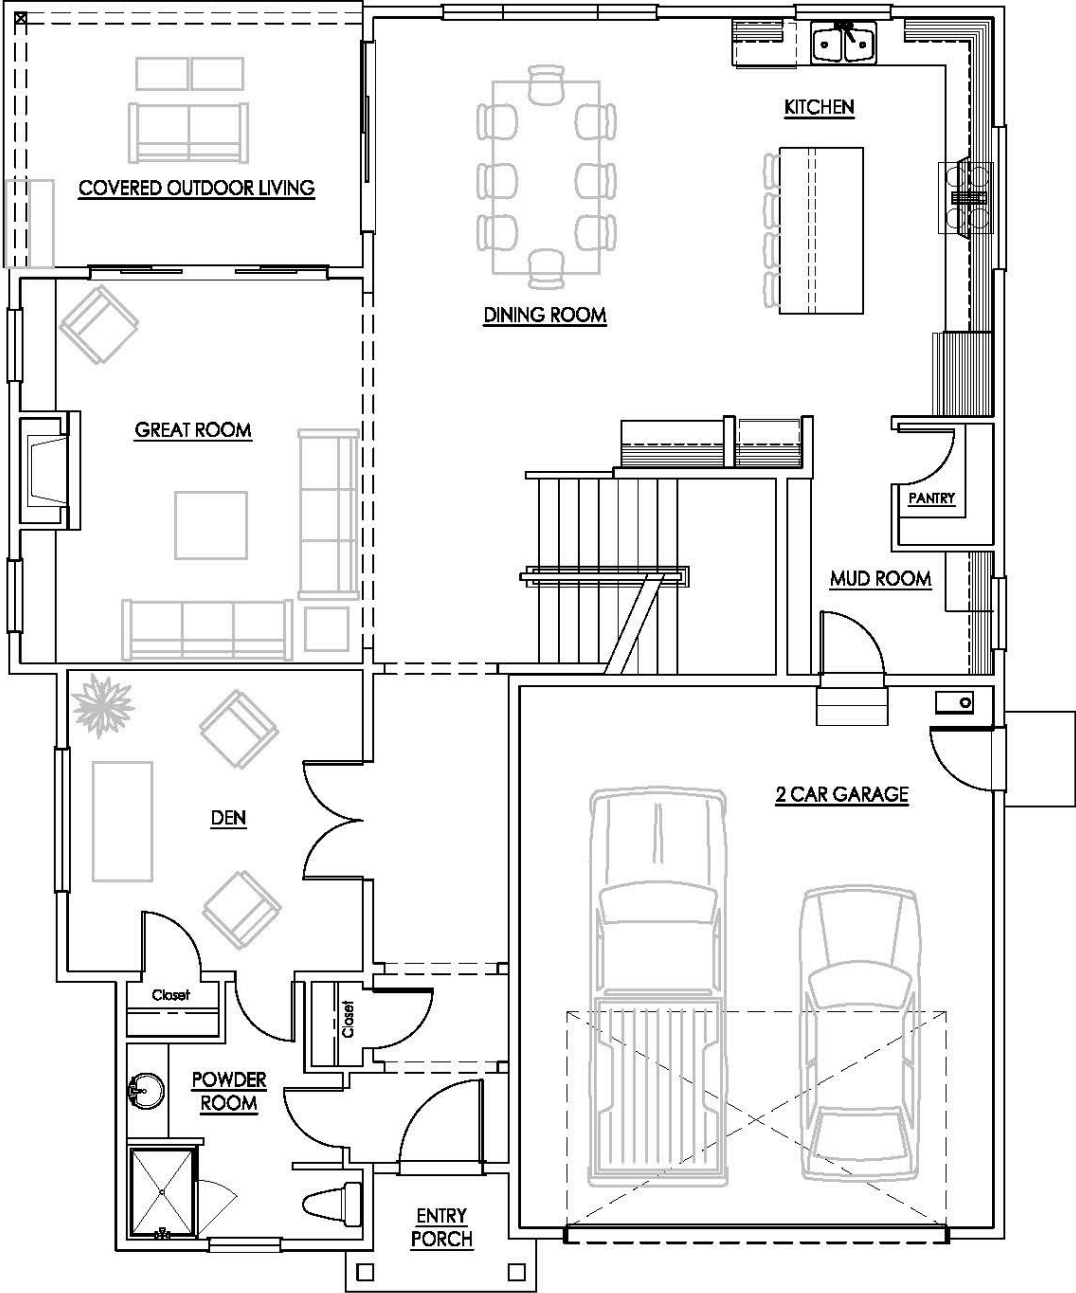

Ceiling heights are 9 feet, unless otherwise noted.

# LakeVue I Main Level

10214 Northeast 68th Place Kirkland  
Floor plans are shown in concept form only and are not to scale.  
Construction tolerances are normal, resulting in room sizes varying slightly.