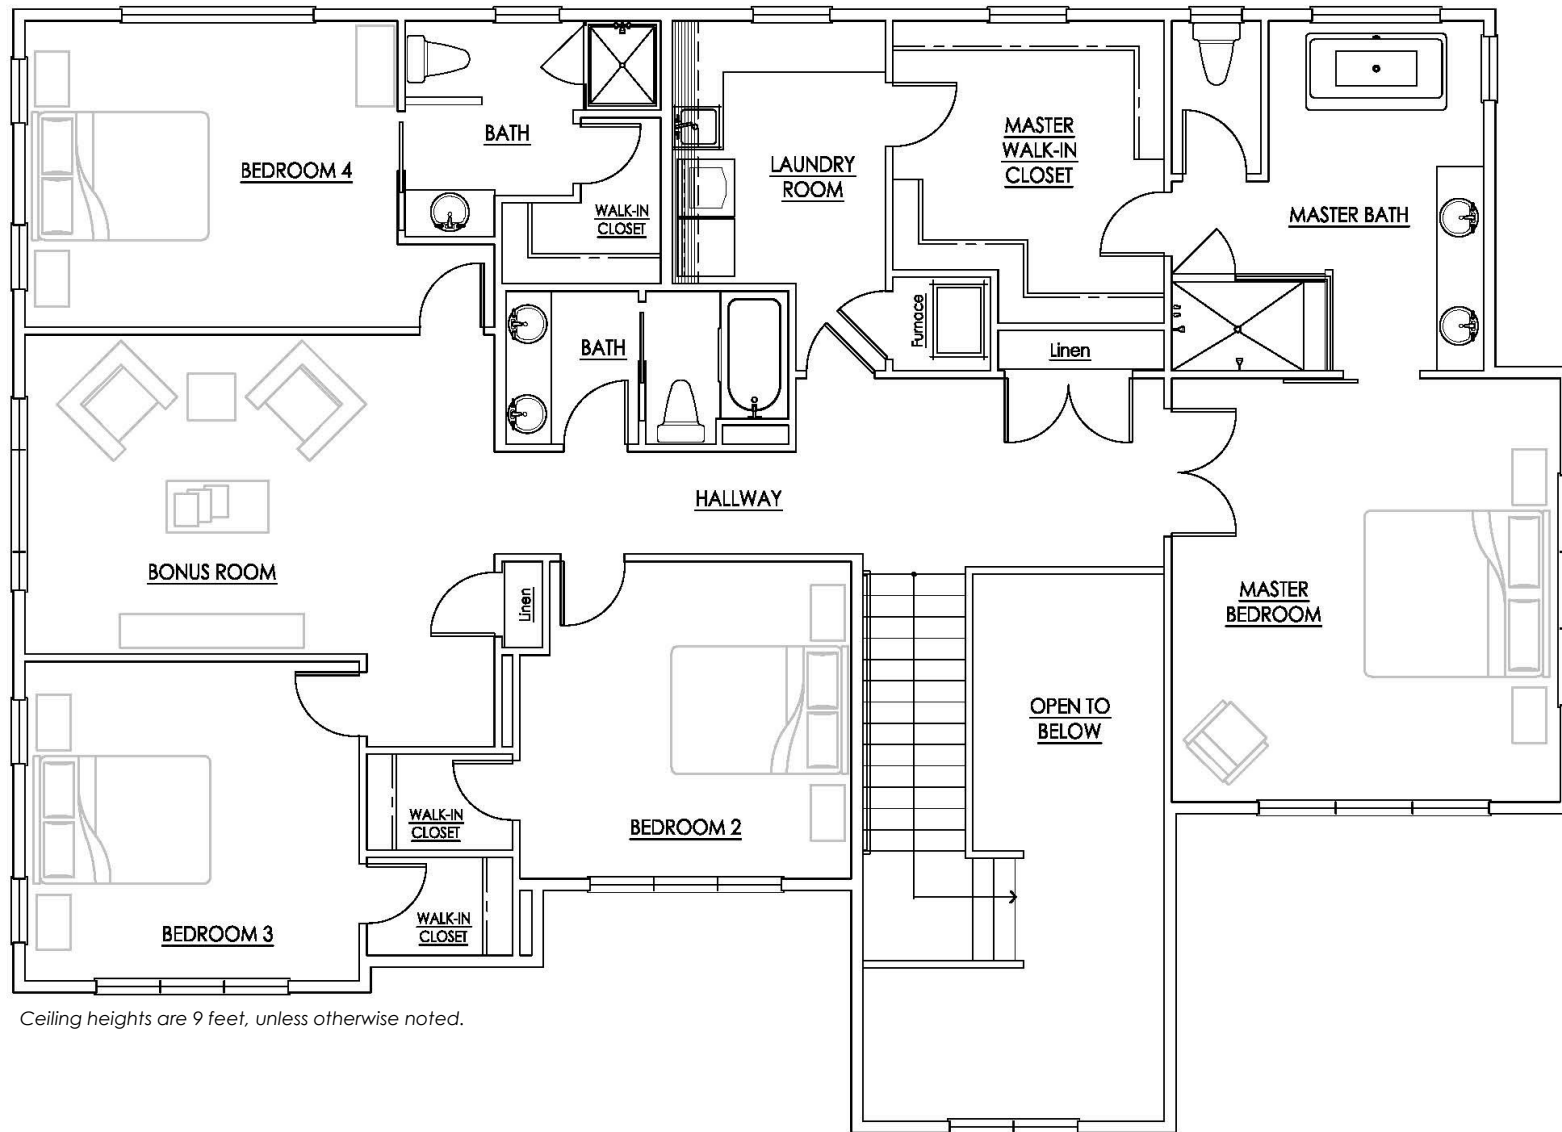

CBG

Chaffey
building group

Ceiling heights are 9 feet, unless otherwise noted.

Upton II Upper Level

11509 NE 100th Street Kirkland

Floor plans are shown in concept form only and are not to scale.
Construction tolerances are normal, resulting in room sizes varying slightly.