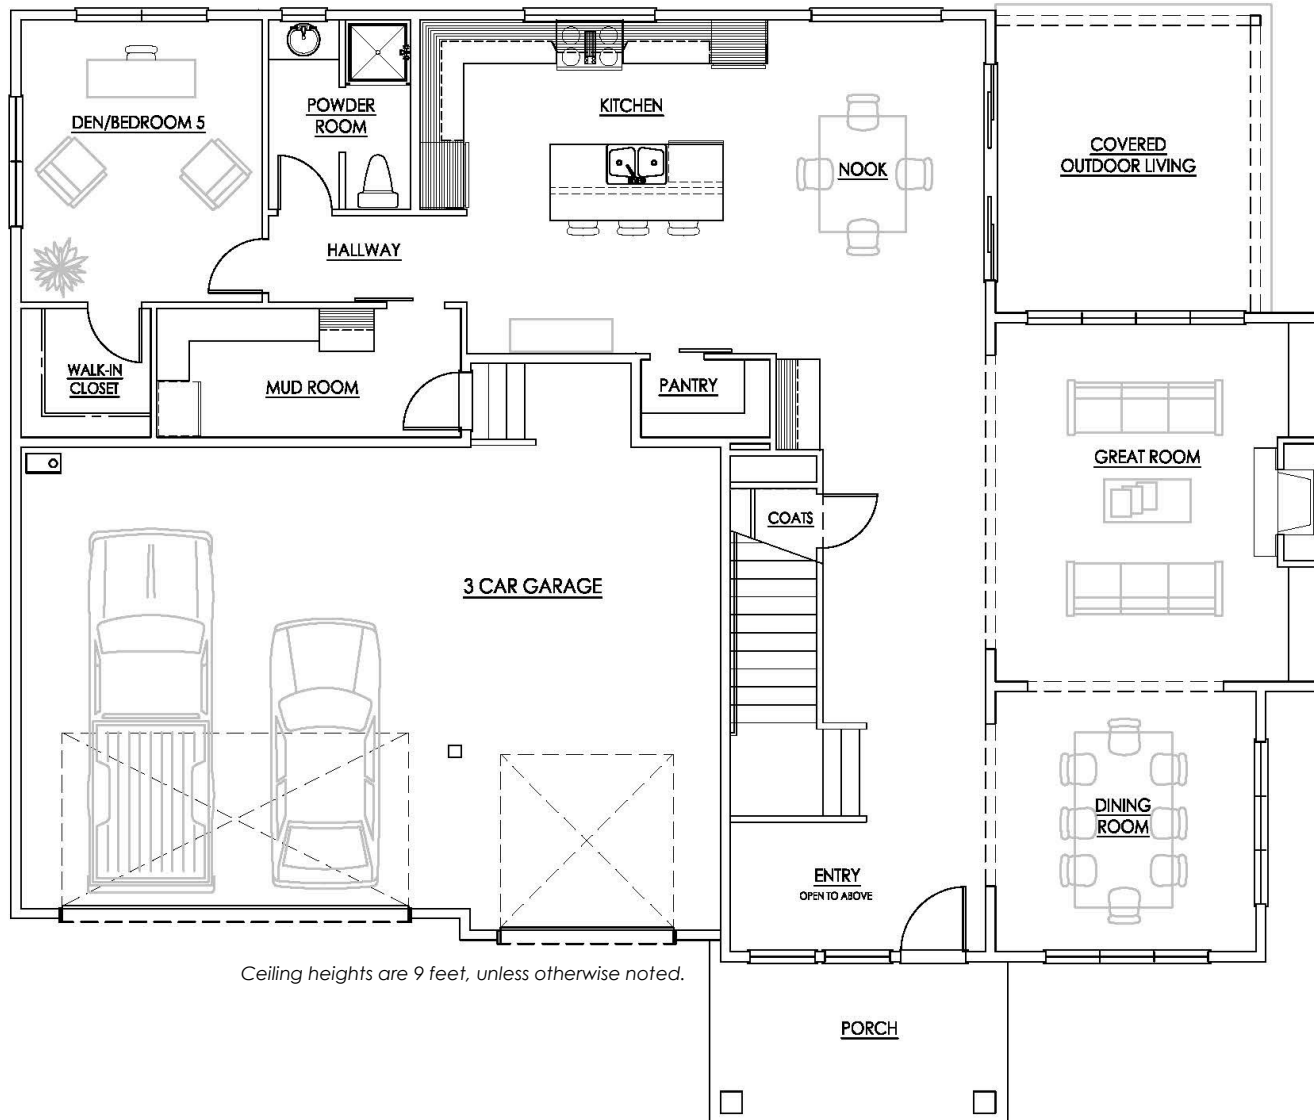

CBG

Chaffey
building group

Ceiling heights are 9 feet, unless otherwise noted.

Upton II Main Level

11509 NE 100th Street Kirkland

Floor plans are shown in concept form only and are not to scale.
Construction tolerances are normal, resulting in room sizes varying slightly.