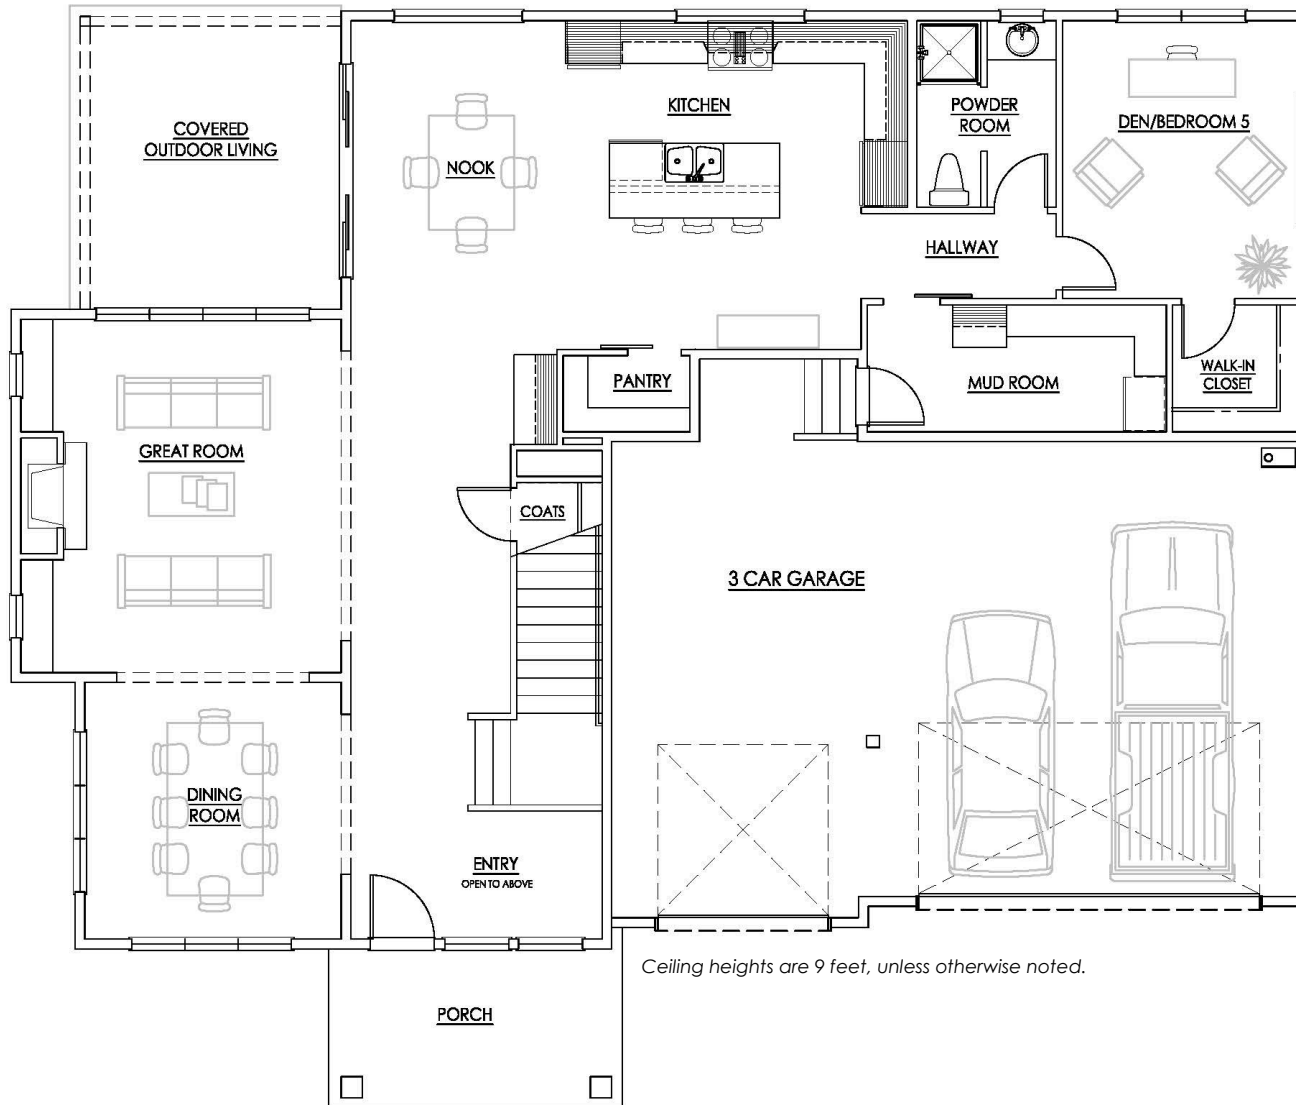

CBG

Chaffey  
building group

Ceiling heights are 9 feet, unless otherwise noted.

## Upton I Main Level

11505 NE 100th Street Kirkland

Floor plans are shown in concept form only and are not to scale.  
Construction tolerances are normal, resulting in room sizes varying slightly.