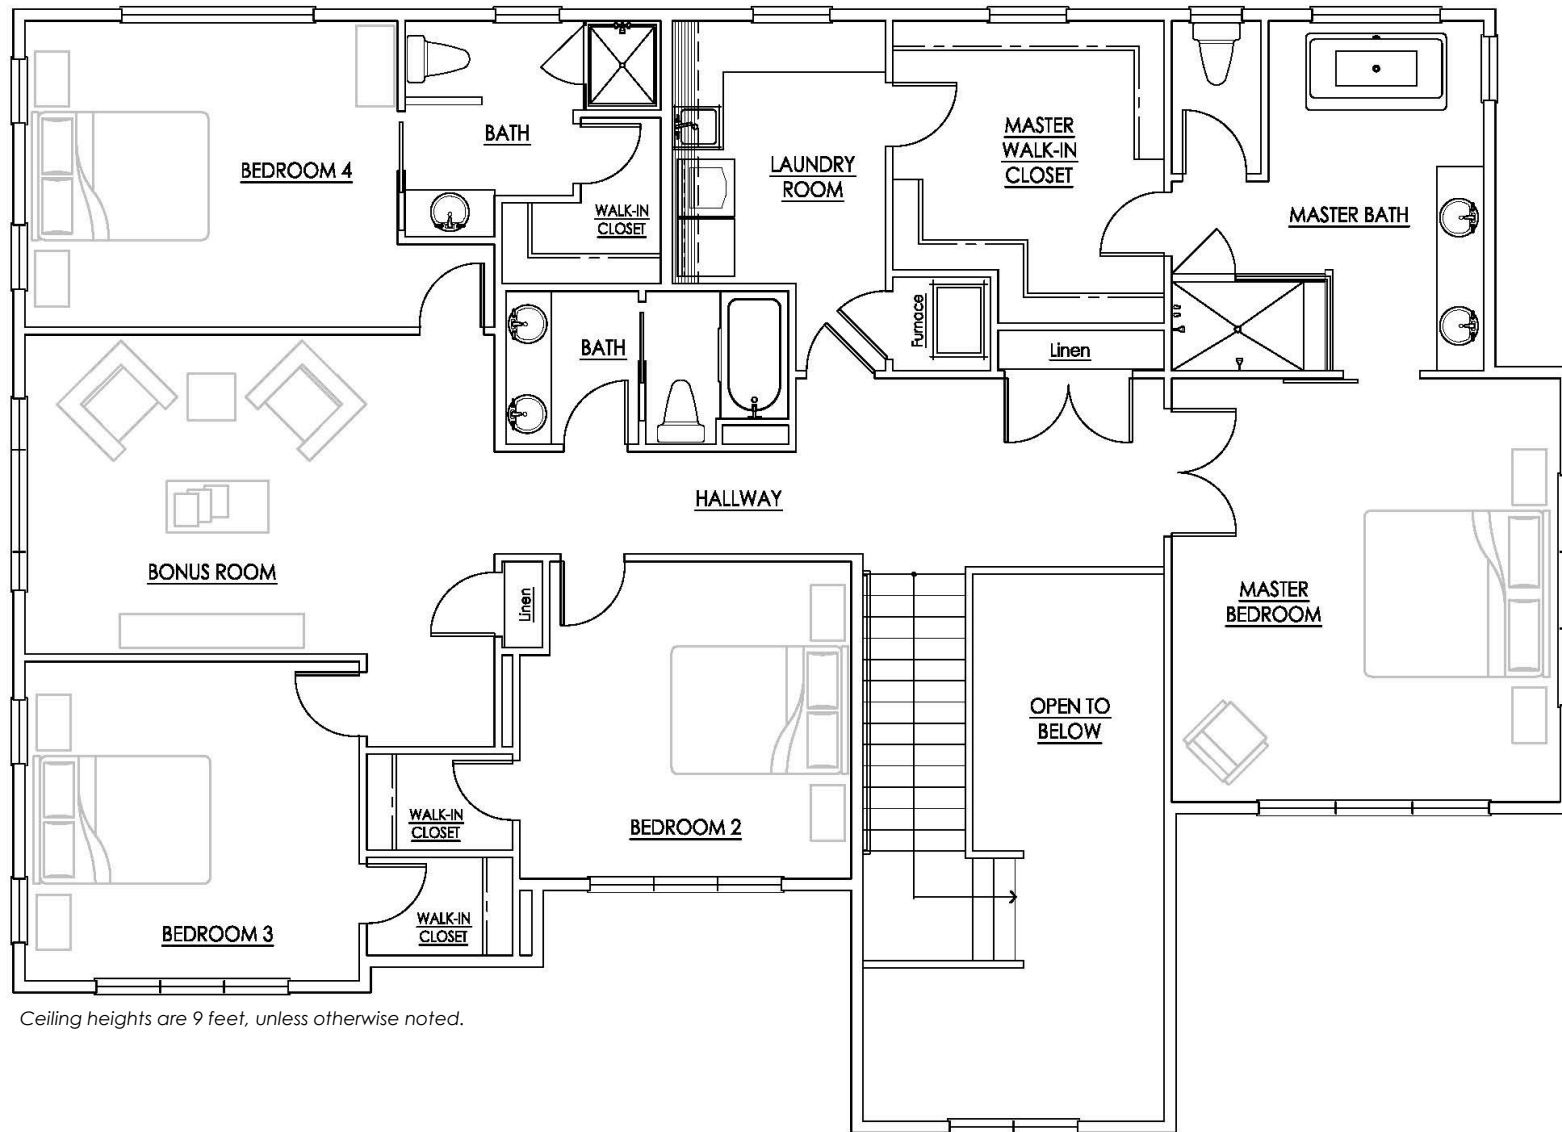

CBG

Chaffey
building group

Ceiling heights are 9 feet, unless otherwise noted.

South Upper Level

11505 NE 100th Street Kirkland

Floor plans are shown in concept form only and are not to scale.
Construction tolerances are normal, resulting in room sizes varying slightly.