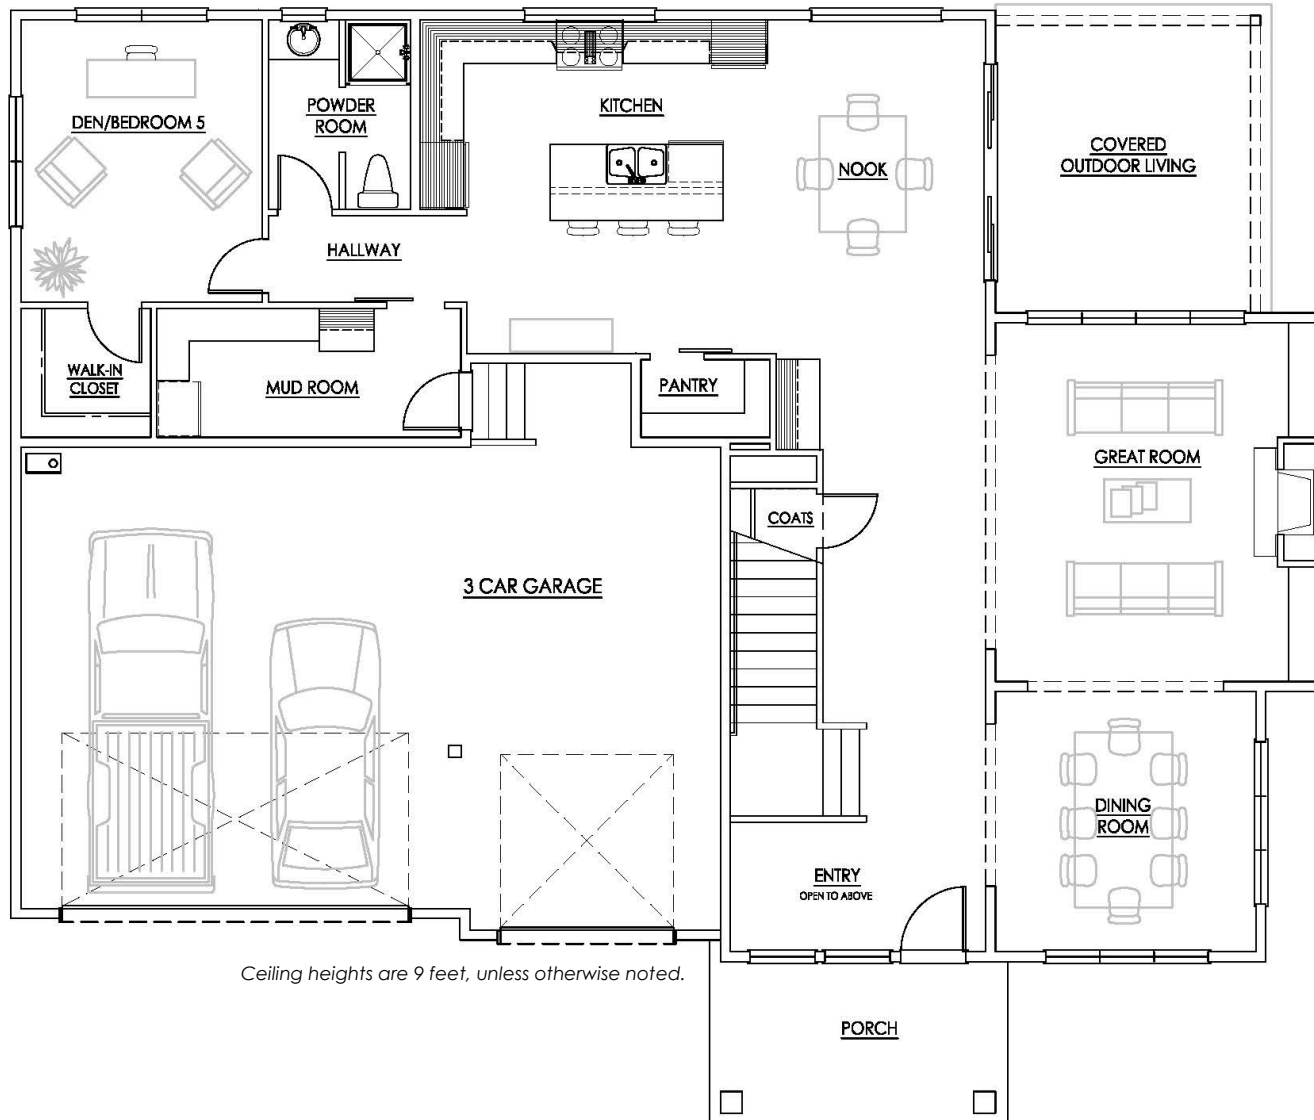

CBG

Chaffey  
building group

Ceiling heights are 9 feet, unless otherwise noted.

## South Main Level

11505 NE 100th Street Kirkland

Floor plans are shown in concept form only and are not to scale.  
Construction tolerances are normal, resulting in room sizes varying slightly.