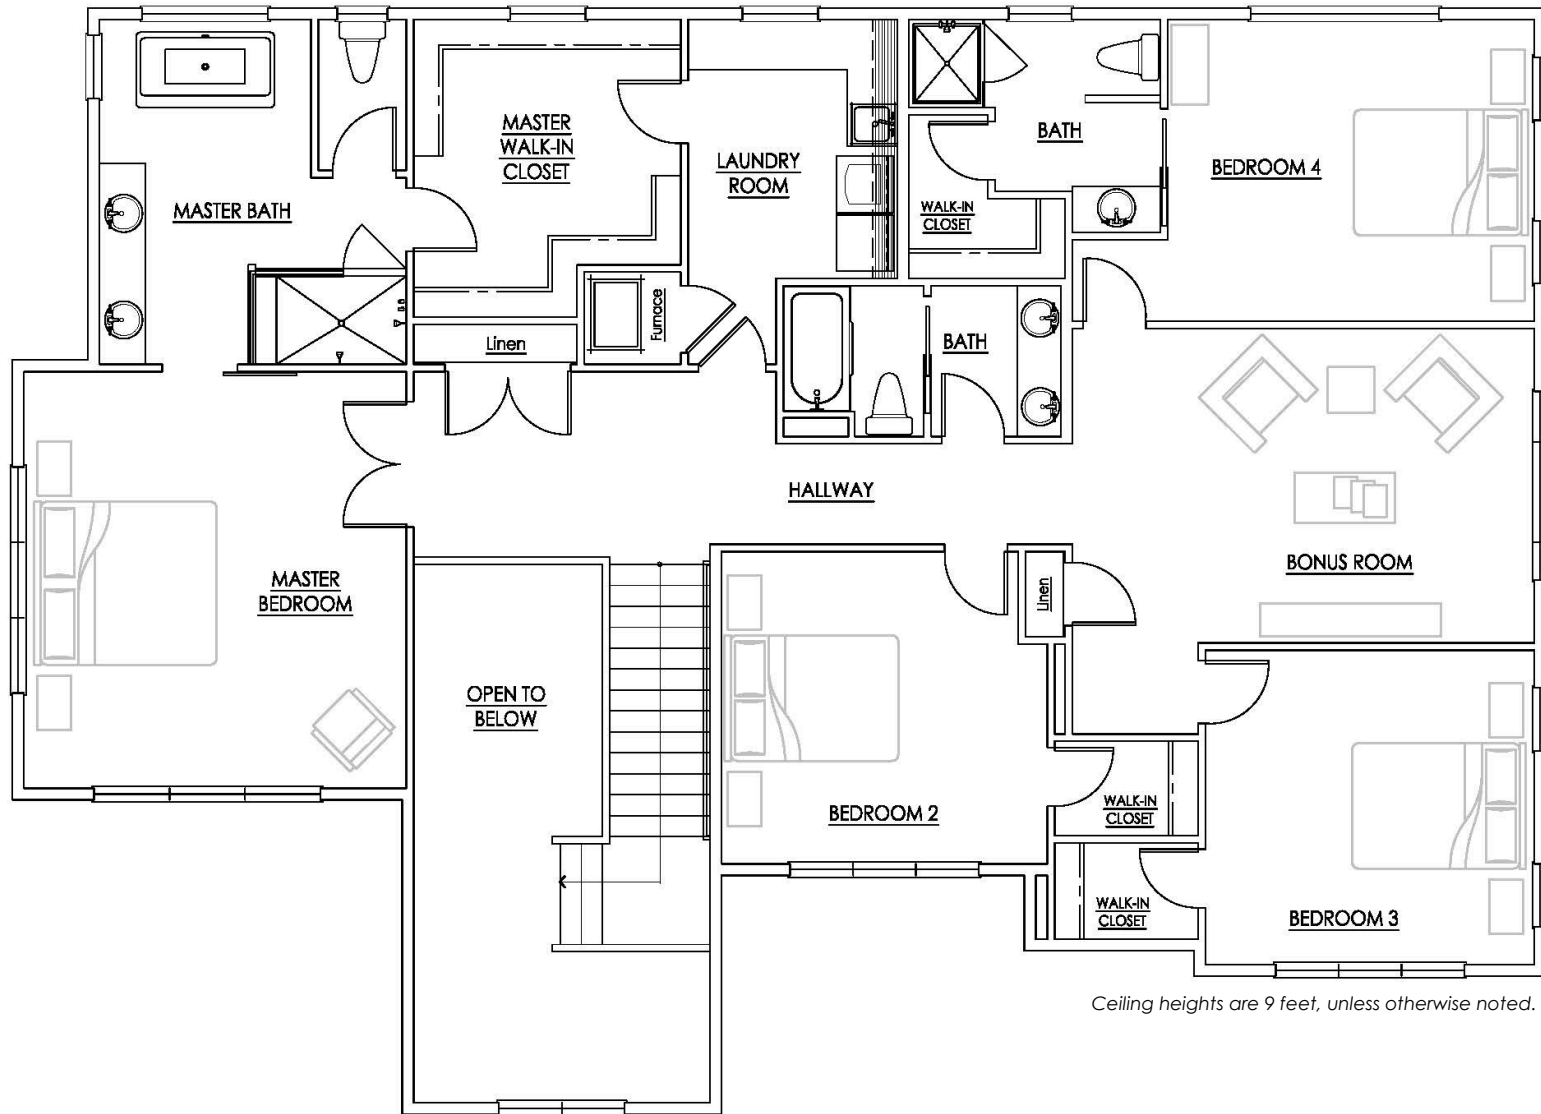

CBG

Chaffey
building group

Ceiling heights are 9 feet, unless otherwise noted.

North Upper Level

11505 NE 100th Street Kirkland

Floor plans are shown in concept form only and are not to scale.
Construction tolerances are normal, resulting in room sizes varying slightly.