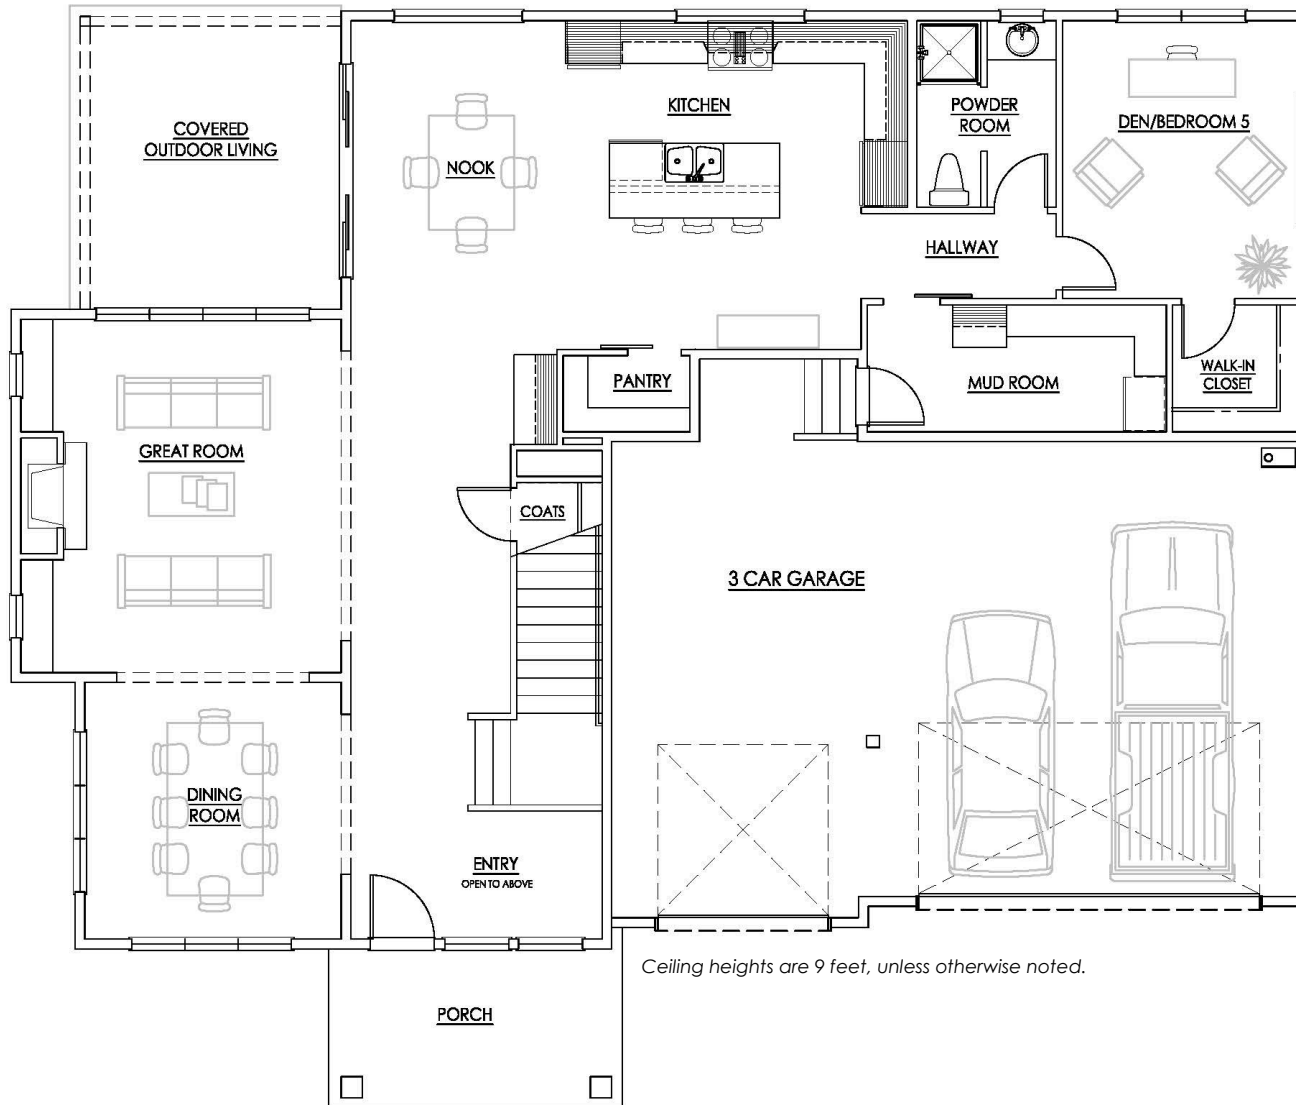

CBG

Chaffey  
building group

Ceiling heights are 9 feet, unless otherwise noted.

## North Main Level

11505 NE 100th Street Kirkland

Floor plans are shown in concept form only and are not to scale.  
Construction tolerances are normal, resulting in room sizes varying slightly.