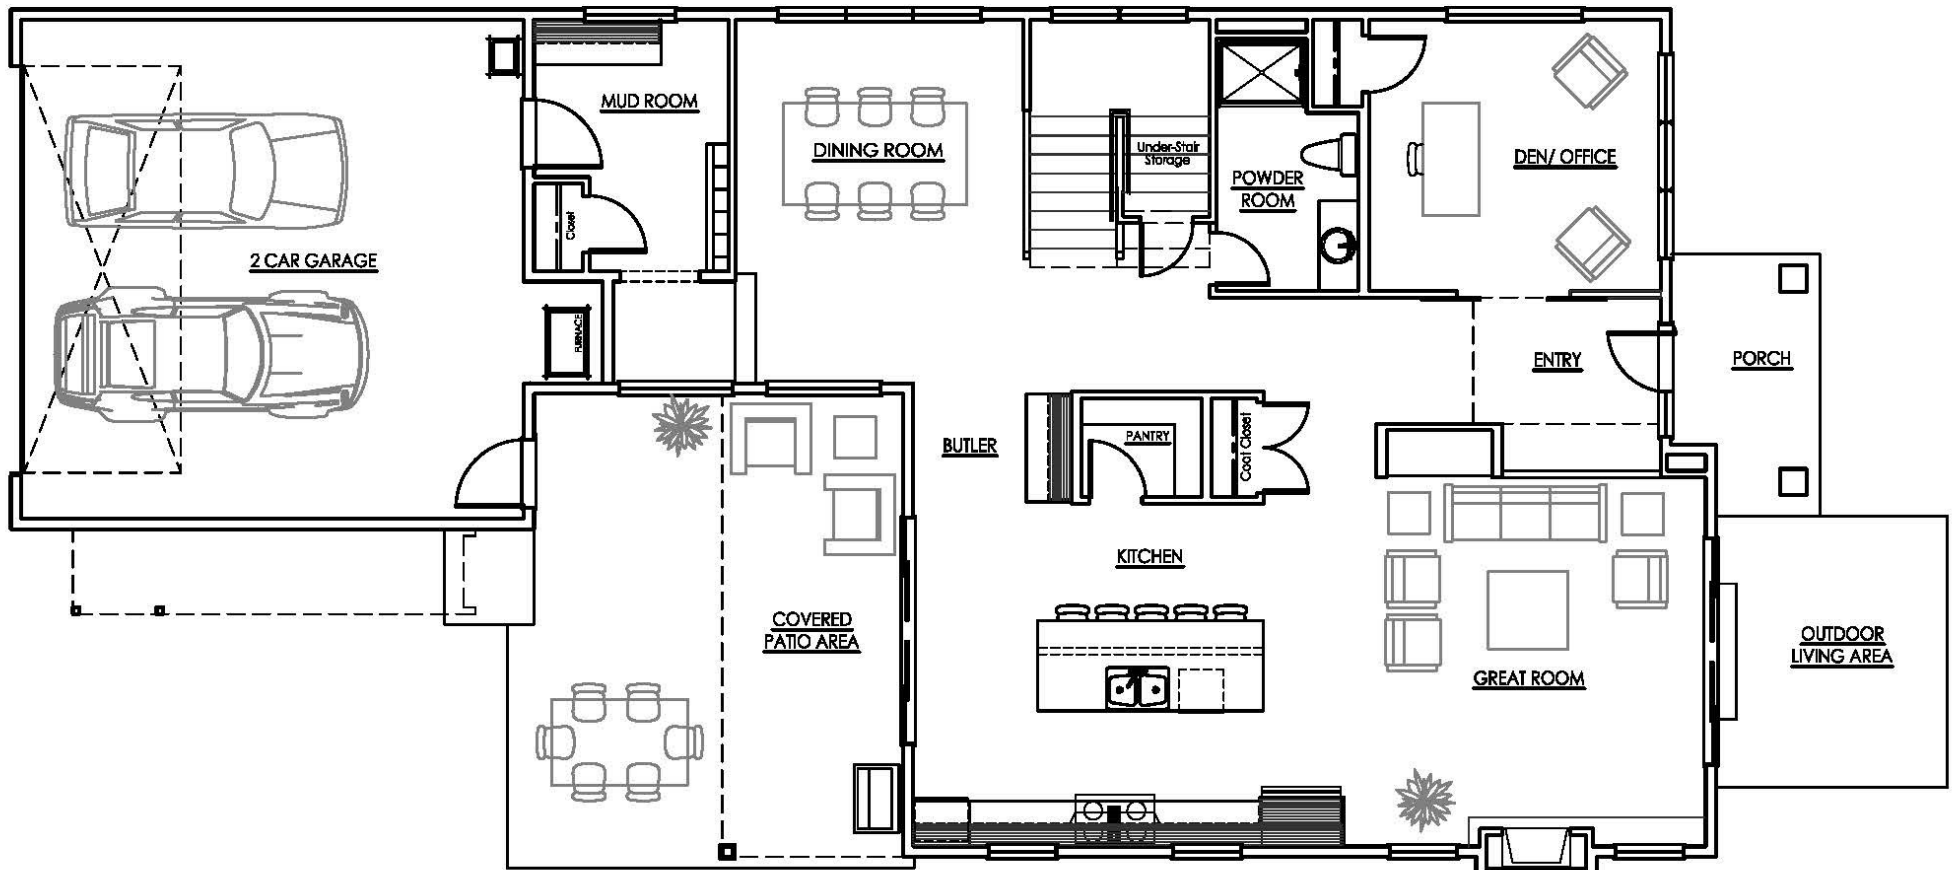

CBG

Chaffey
building group

Ceiling heights are 9 feet, unless otherwise noted.

The Henderson Main Level

6821 54th Avenue Northeast Seattle

Floor plans are shown in concept form only and are not to scale.
Construction tolerances are normal, resulting in room sizes varying slightly.