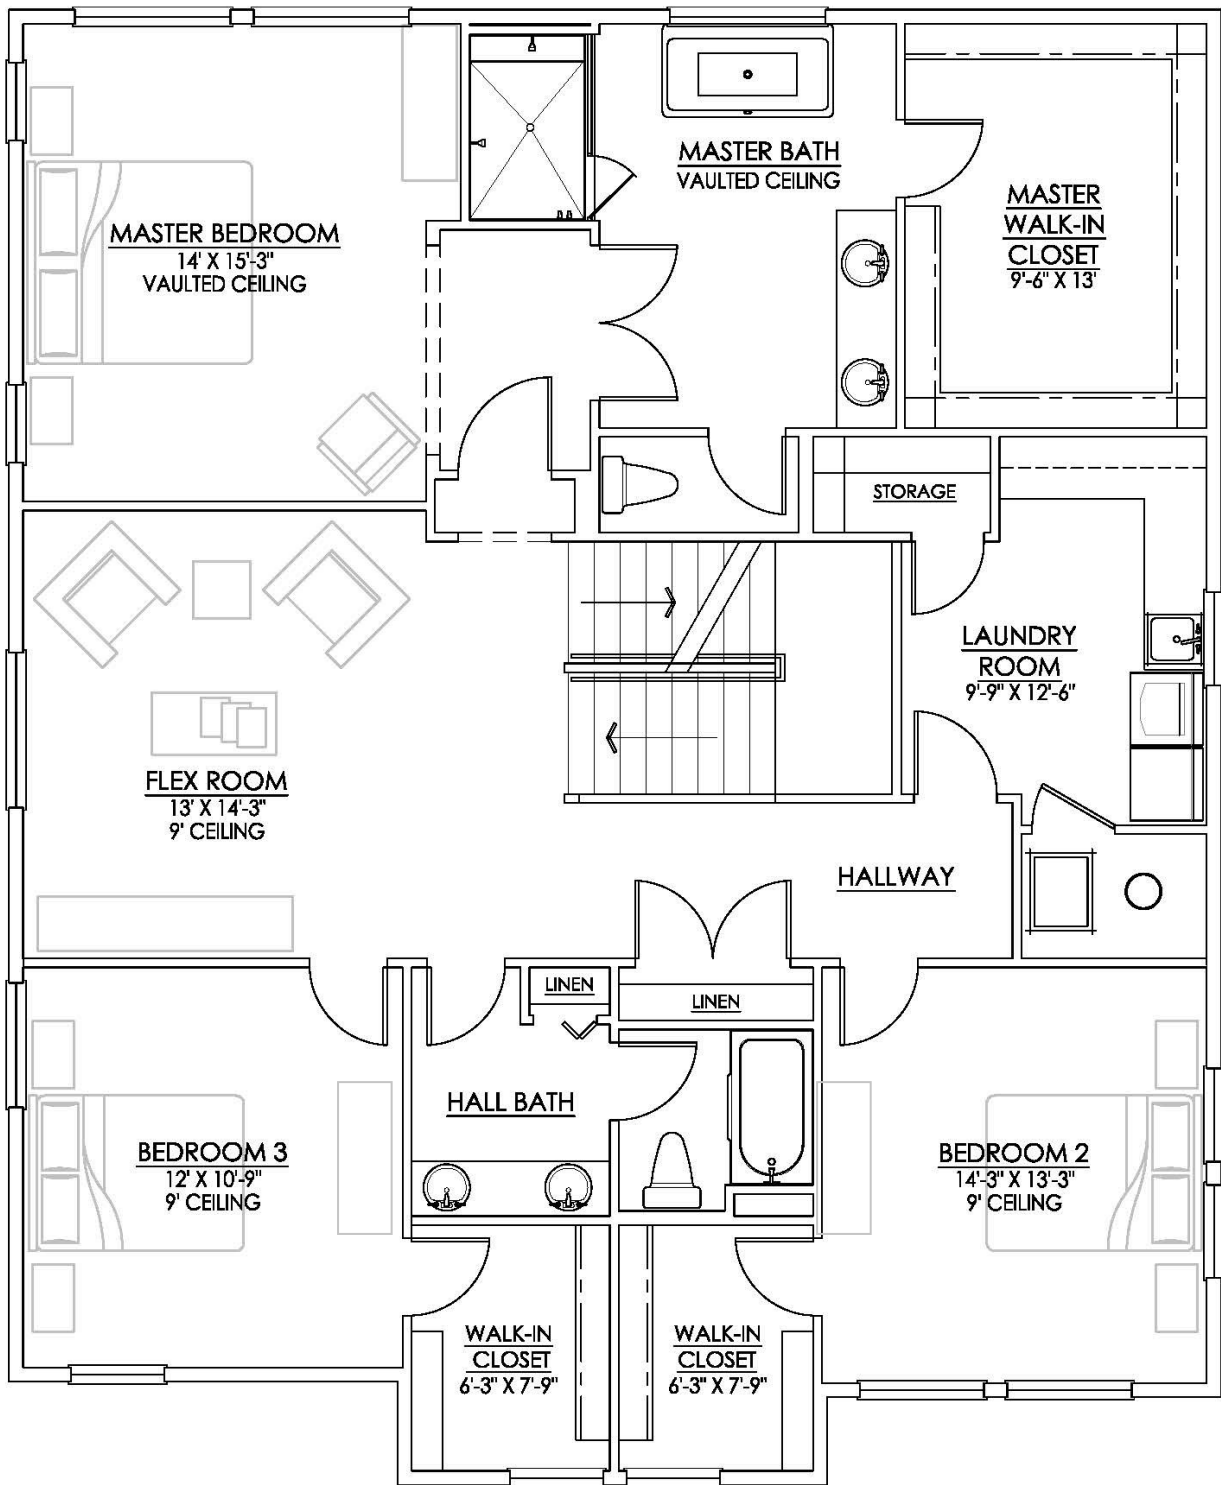

## The Cambridge Upper Level

4541 46th Avenue Northeast Seattle

Floor plans are shown in concept form only and are not to scale.  
Construction tolerances are normal, resulting in room sizes varying slightly.