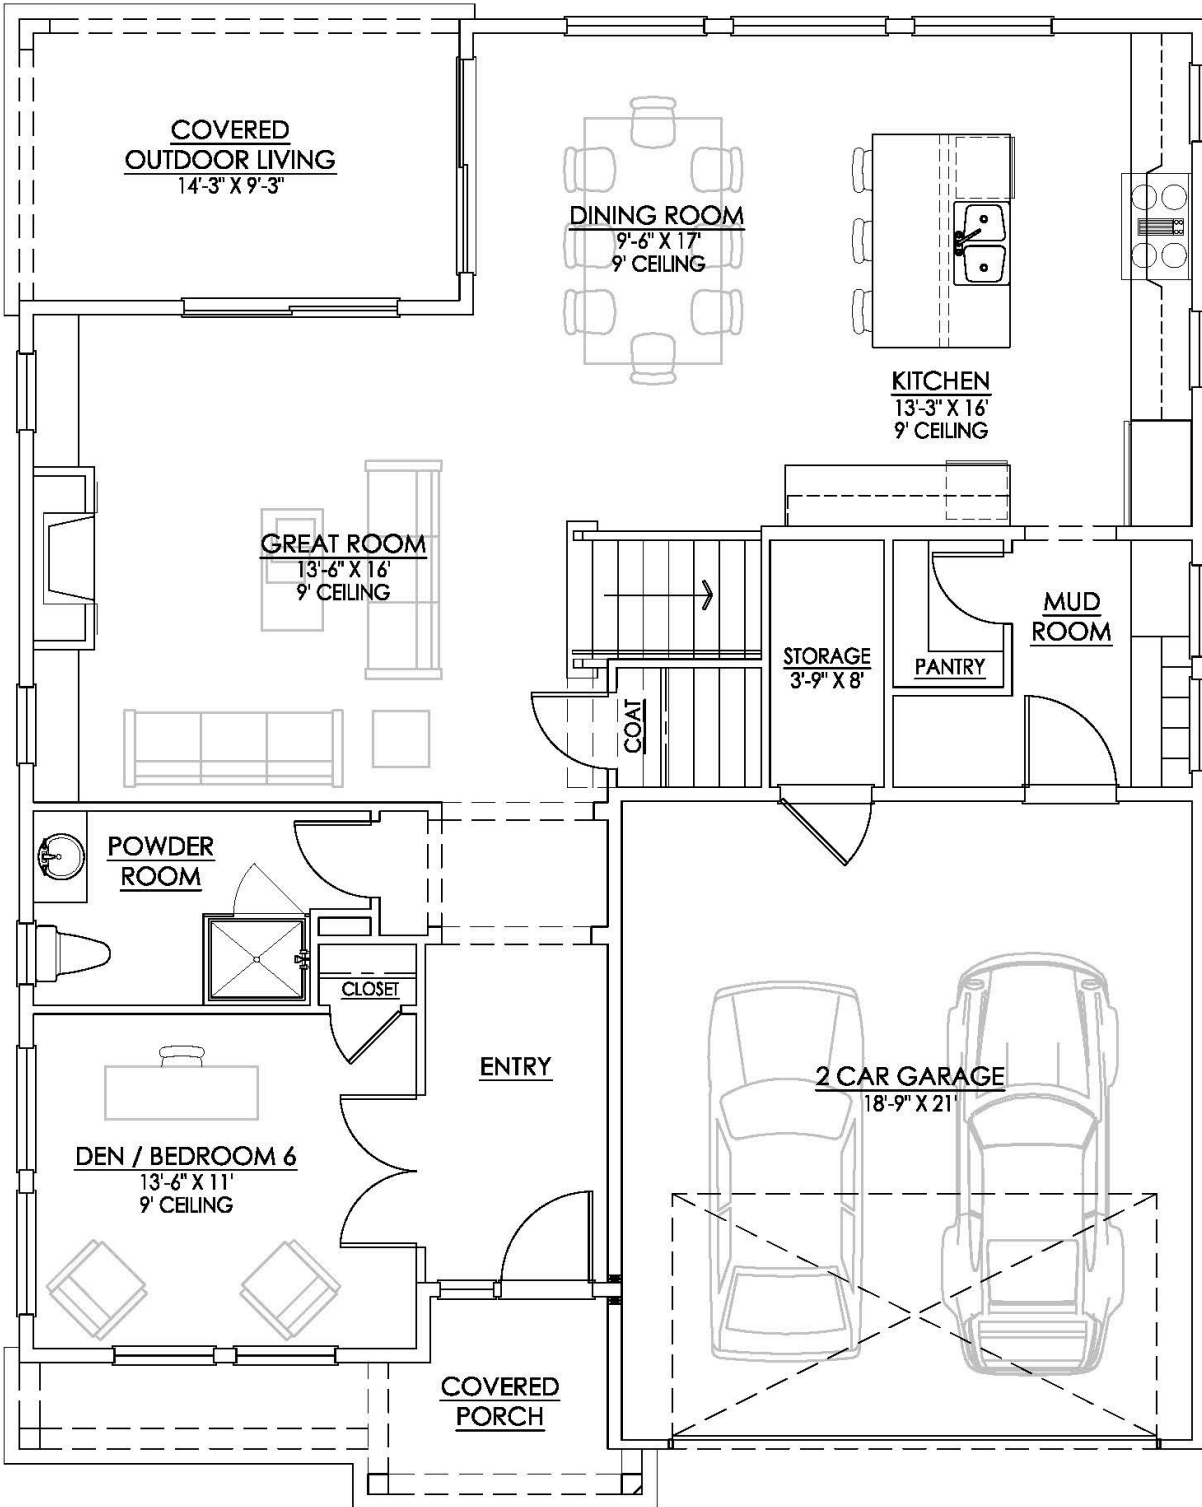

CBG

Chabby
building group

The Cambridge Main Level

4541 46th Avenue Northeast Seattle

Floor plans are shown in concept form only and are not to scale.
Construction tolerances are normal, resulting in room sizes varying slightly.