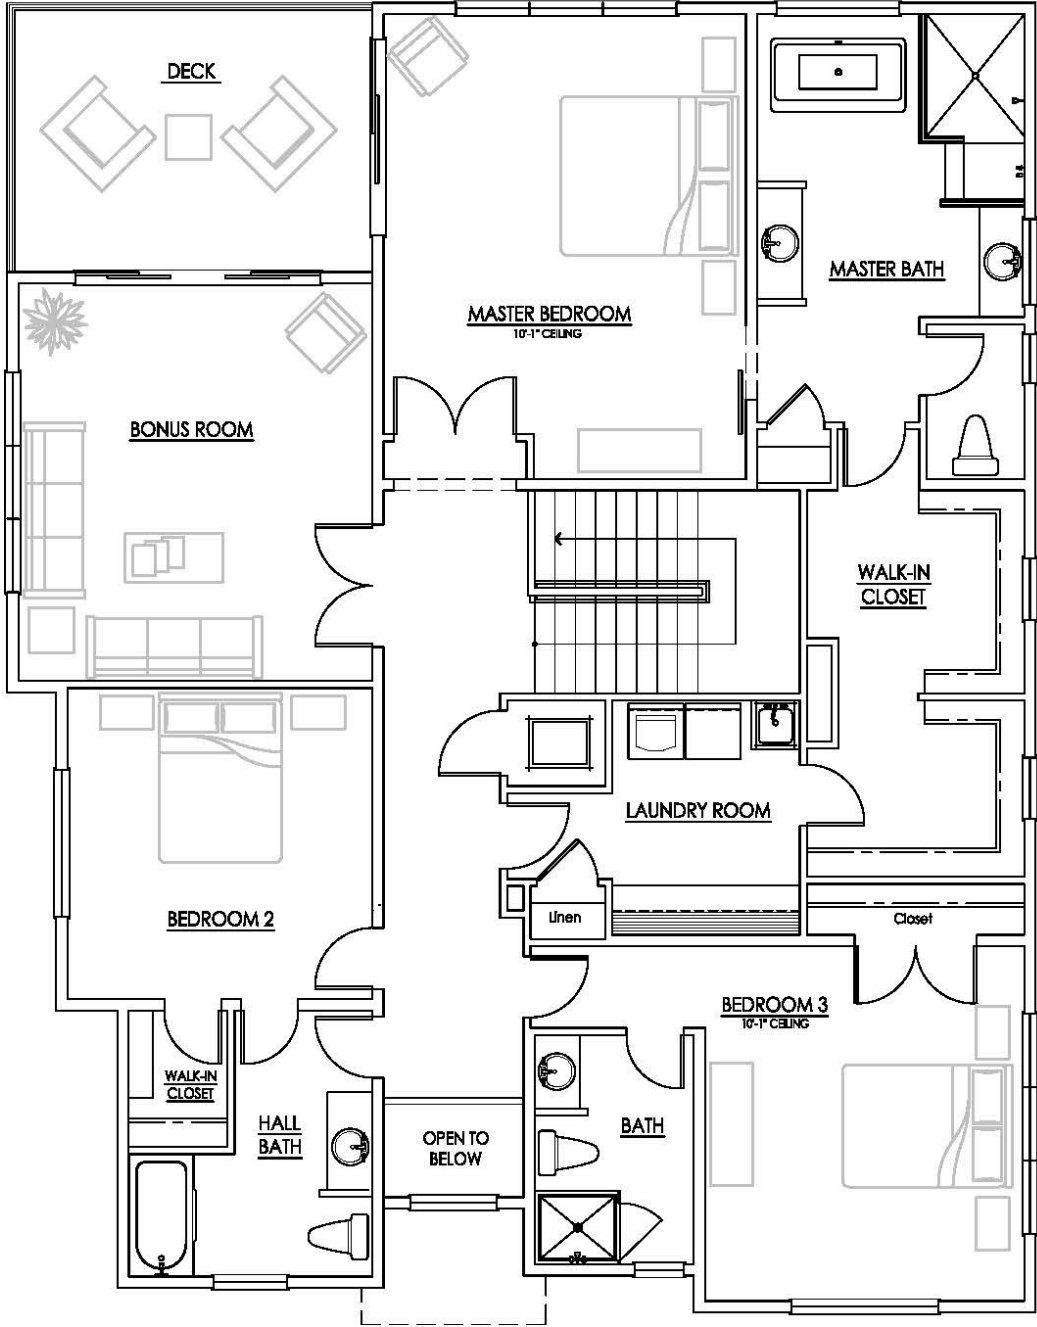

Ceiling heights are 9 feet, unless otherwise noted.

LakeVue II Upper Level

6727 102nd Avenue Northeast Kirkland

Floor plans are shown in concept form only and are not to scale.
Construction tolerances are normal, resulting in room sizes varying slightly.