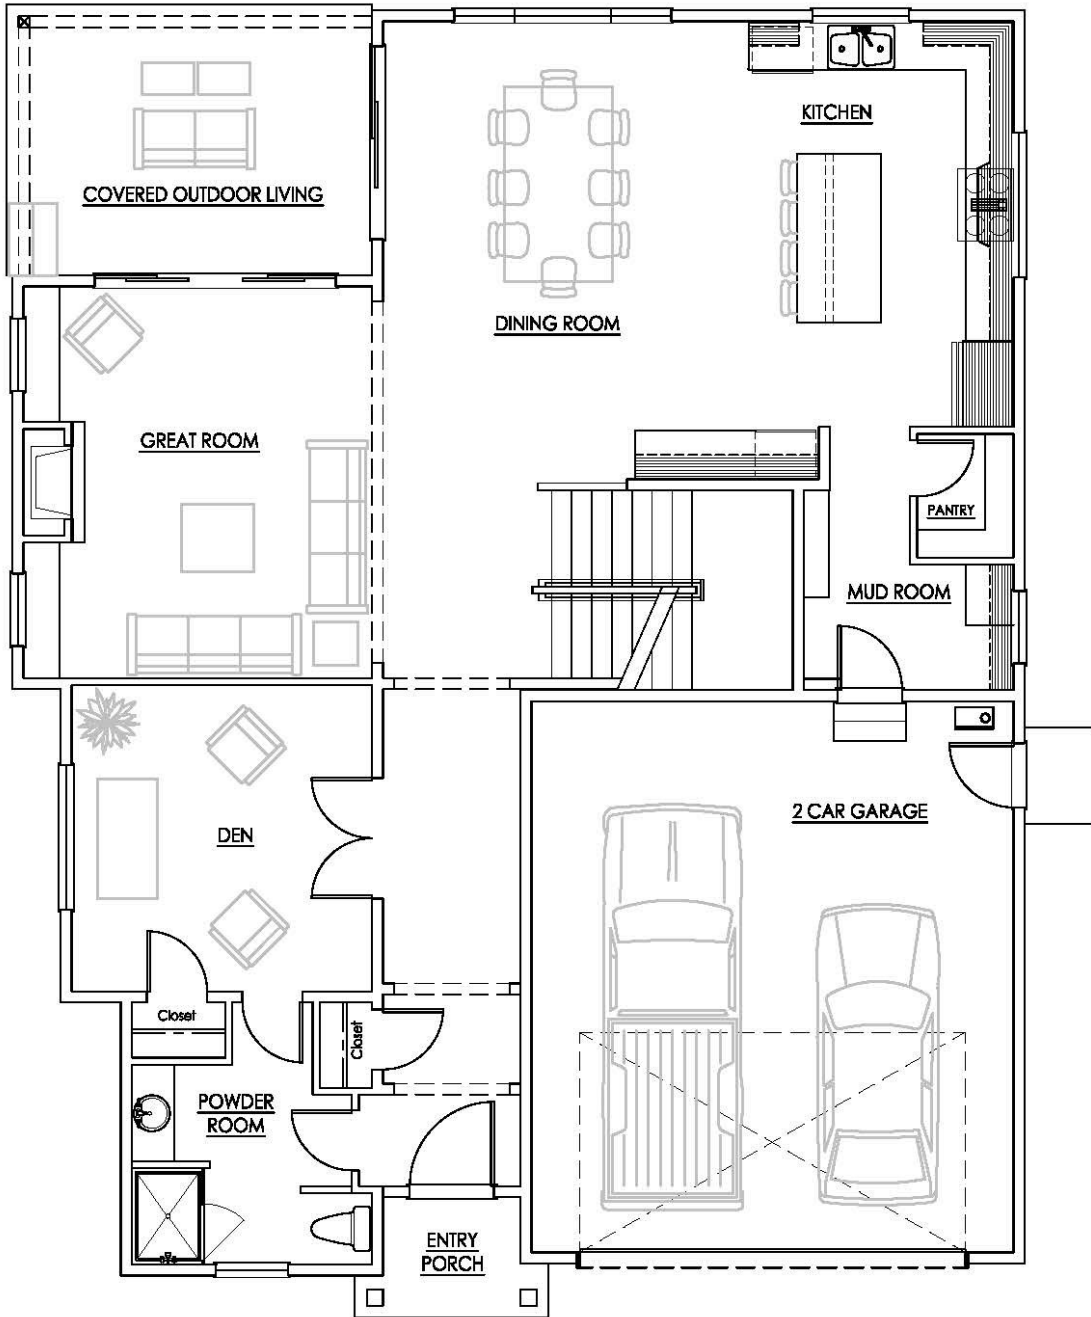

Ceiling heights are 9 feet, unless otherwise noted.

LakeVue II Main Level

6727 102nd Avenue Northeast Kirkland

Floor plans are shown in concept form only and are not to scale.
Construction tolerances are normal, resulting in room sizes varying slightly.