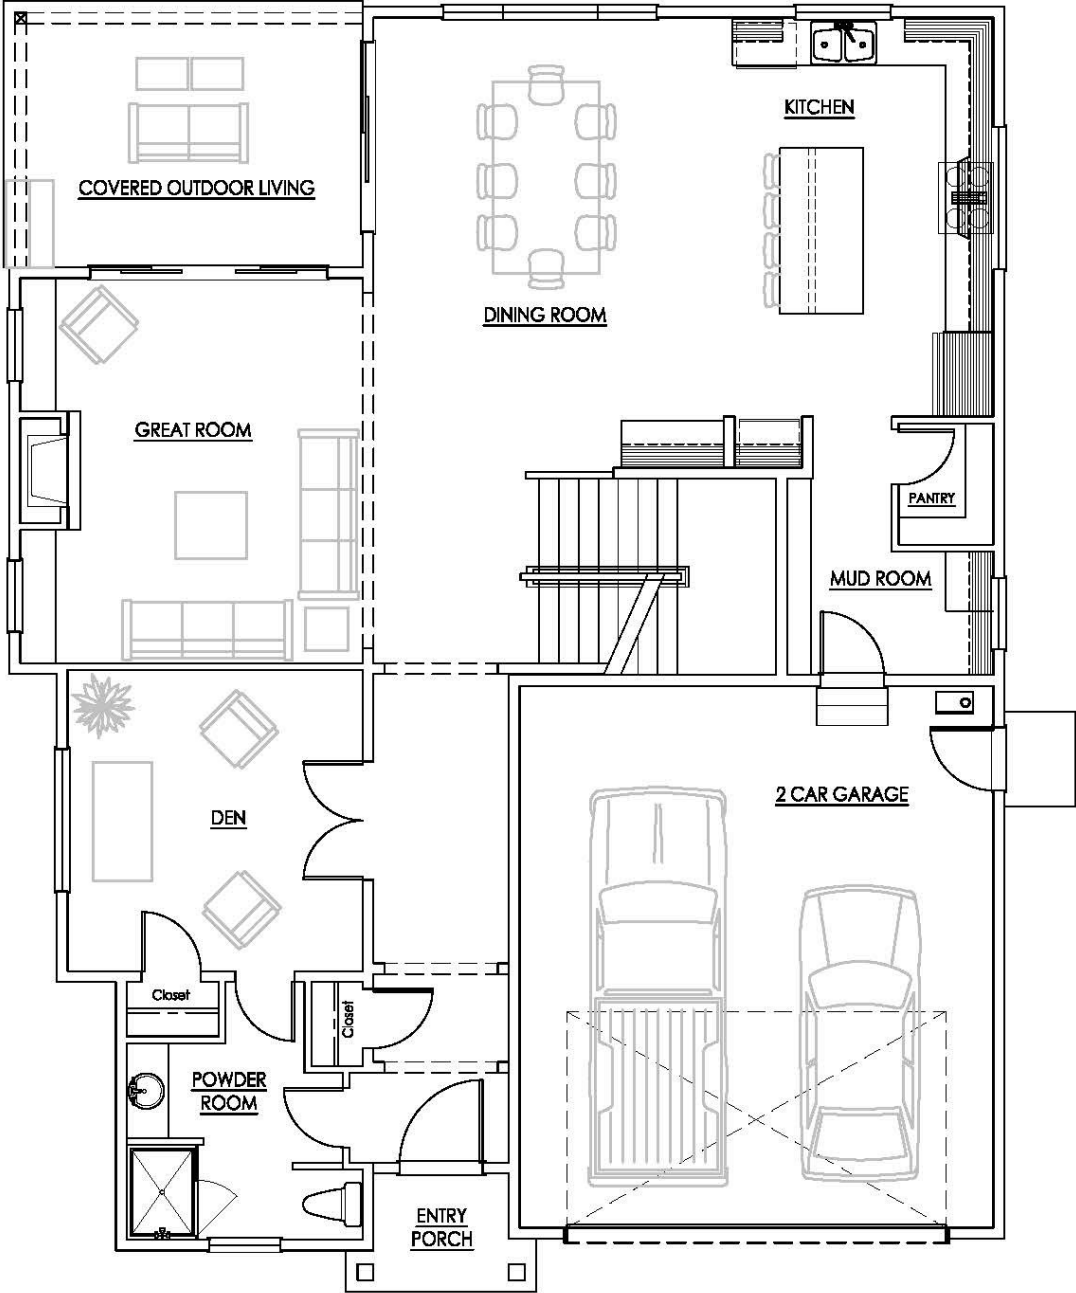

Ceiling heights are 9 feet, unless otherwise noted.

# LakeVue II Main Level

6727 102nd Avenue Northeast Kirkland

Floor plans are shown in concept form only and are not to scale.  
Construction tolerances are normal, resulting in room sizes varying slightly.