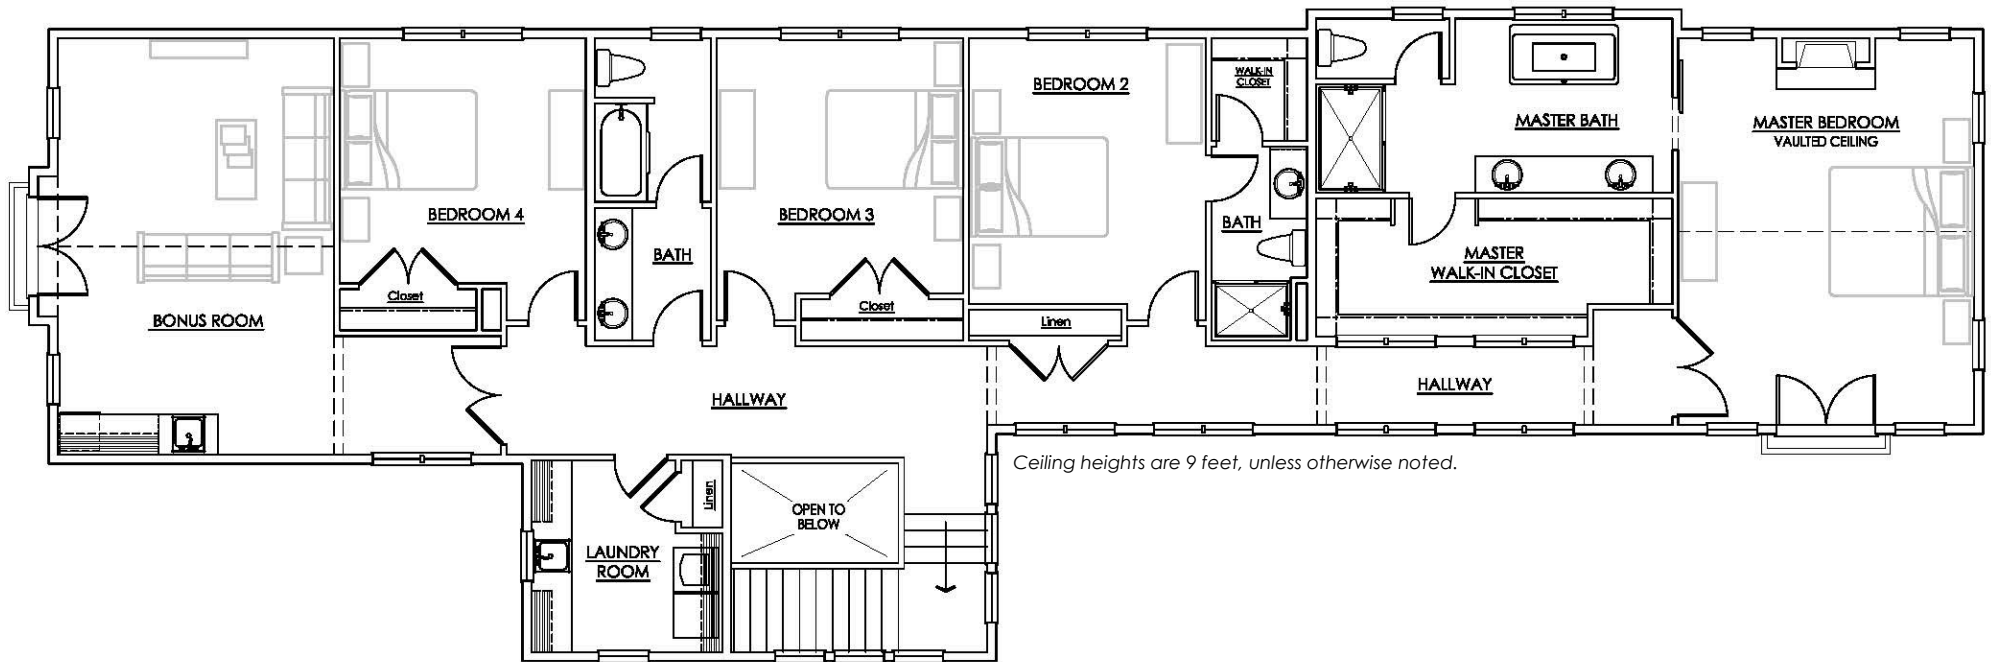

## The Sutton Upper Level

3838 94th Avenue Northeast Yarrow Point

Floor plans are shown in concept form only and are not to scale.  
Construction tolerances are normal, resulting in room sizes varying slightly.