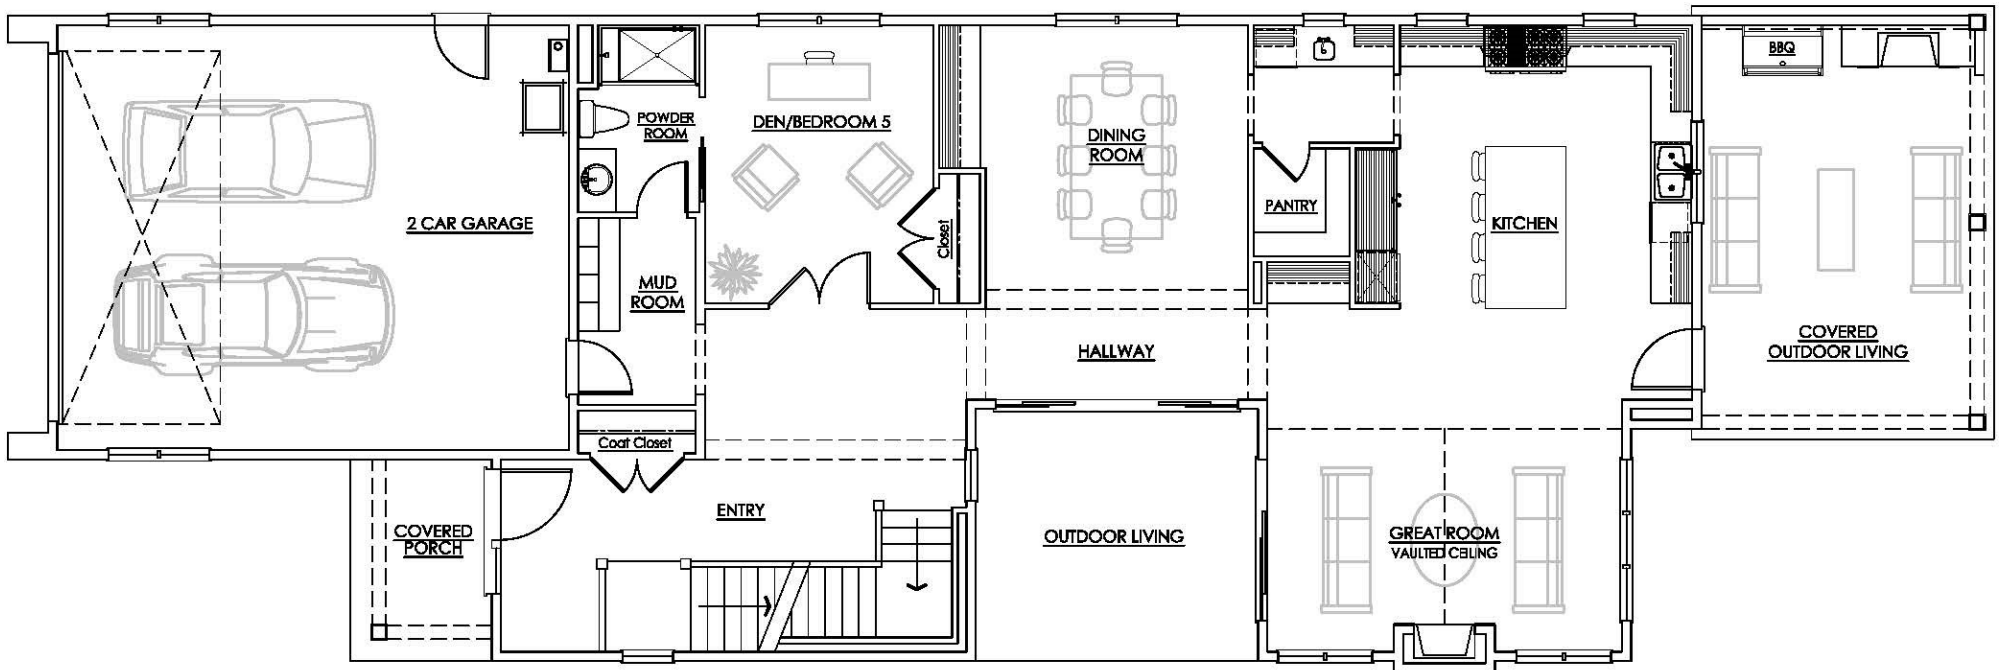

CBG

Chaffey
building group

Ceiling heights are 9 feet, unless otherwise noted.

The Sutton Main Level

3838 94th Avenue Northeast Yarrow Point

Floor plans are shown in concept form only and are not to scale.
Construction tolerances are normal, resulting in room sizes varying slightly.