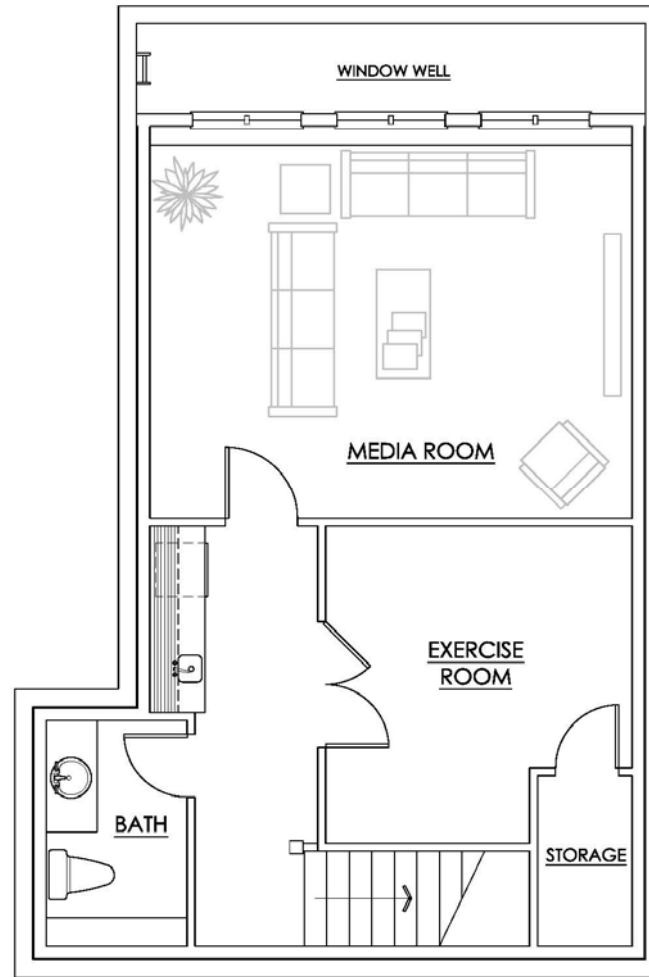

CBG

Chaffey
building group

Ceiling heights are 8 feet, unless otherwise noted.

The Sutton Lower Level

3838 94th Avenue Northeast Yarrow Point

*Floor plans are shown in concept form only and are not to scale.
Construction tolerances are normal, resulting in room sizes varying slightly.*