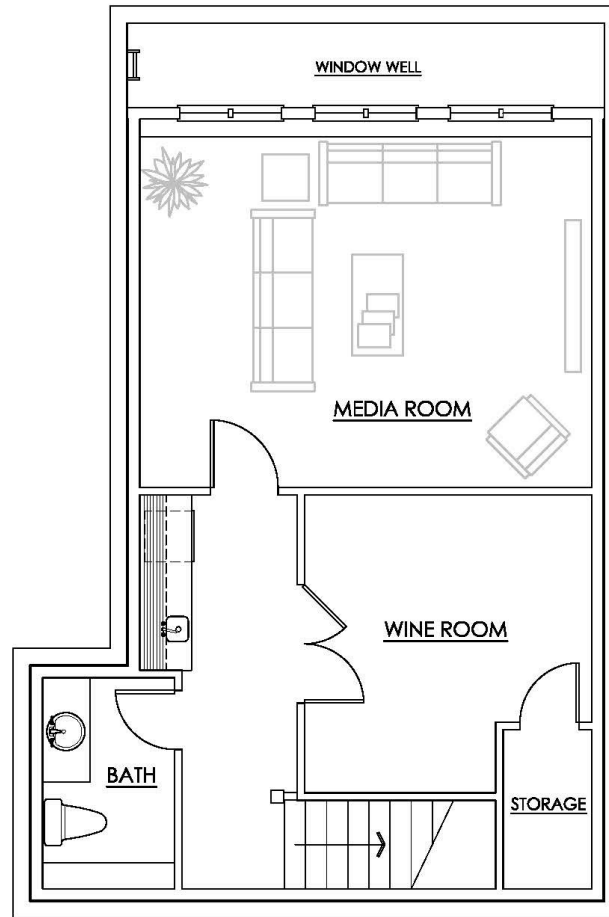

CBG

Chaffey
building group

Ceiling heights are 8 feet, unless otherwise noted.

The Sutton Lower Level

3838 94th Avenue Northeast Yarrow Point

*Floor plans are shown in concept form only and are not to scale.
Construction tolerances are normal, resulting in room sizes varying slightly.*