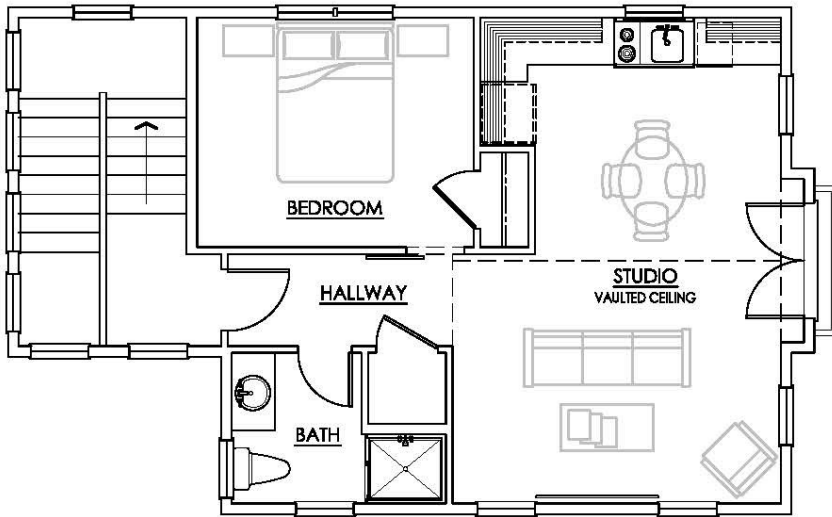

CBG

Chaffey  
building group

Ceiling heights are 9 feet, unless otherwise noted.

Upper Level

Lower Level

## The Sutton Carriage House

3838 94th Avenue Northeast Yarrow Point

Floor plans are shown in concept form only and are not to scale.  
Construction tolerances are normal, resulting in room sizes varying slightly.