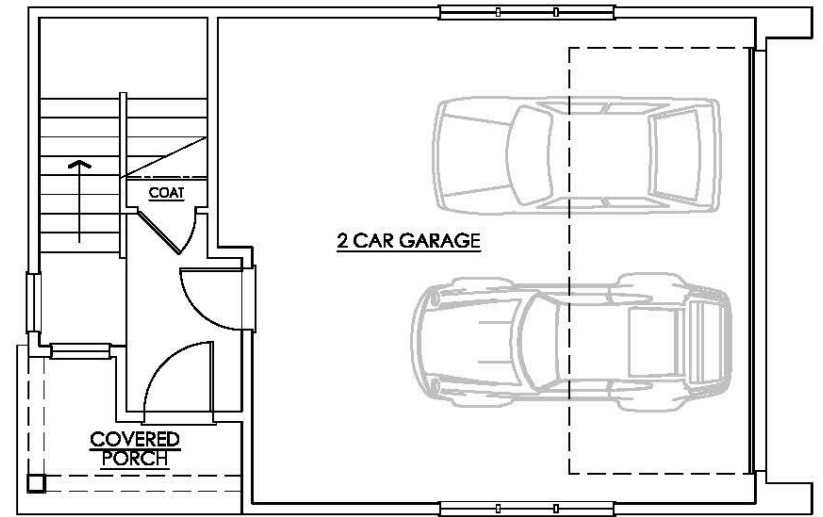

CBG

Chaffey  
building group

Ceiling heights are 9 feet, unless otherwise noted.

Upper Level

Lower Level

## The Sutton Carriage House

3838 94th Avenue Northeast Yarrow Point

Floor plans are shown in concept form only and are not to scale.  
Construction tolerances are normal, resulting in room sizes varying slightly.