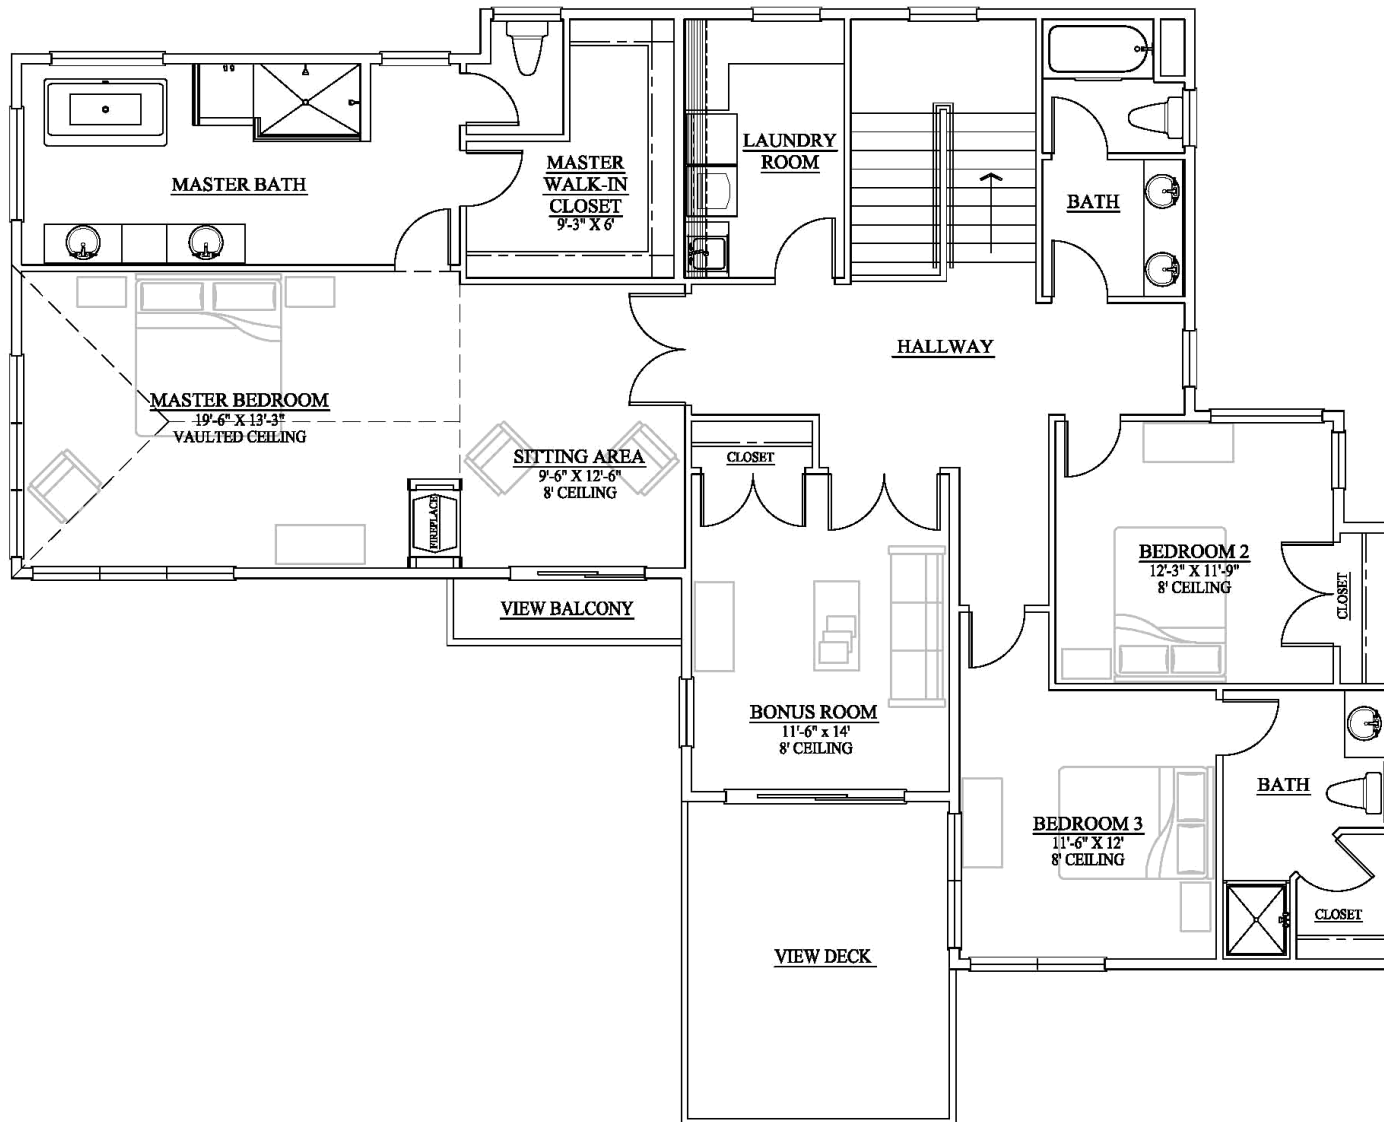

CBG

Chaffey
building group

CityVue II Upper Level

11407 Northeast 94th Street

Floor plans are shown in concept form only and are not to scale.
Construction tolerances are normal, resulting in room sizes varying slightly.