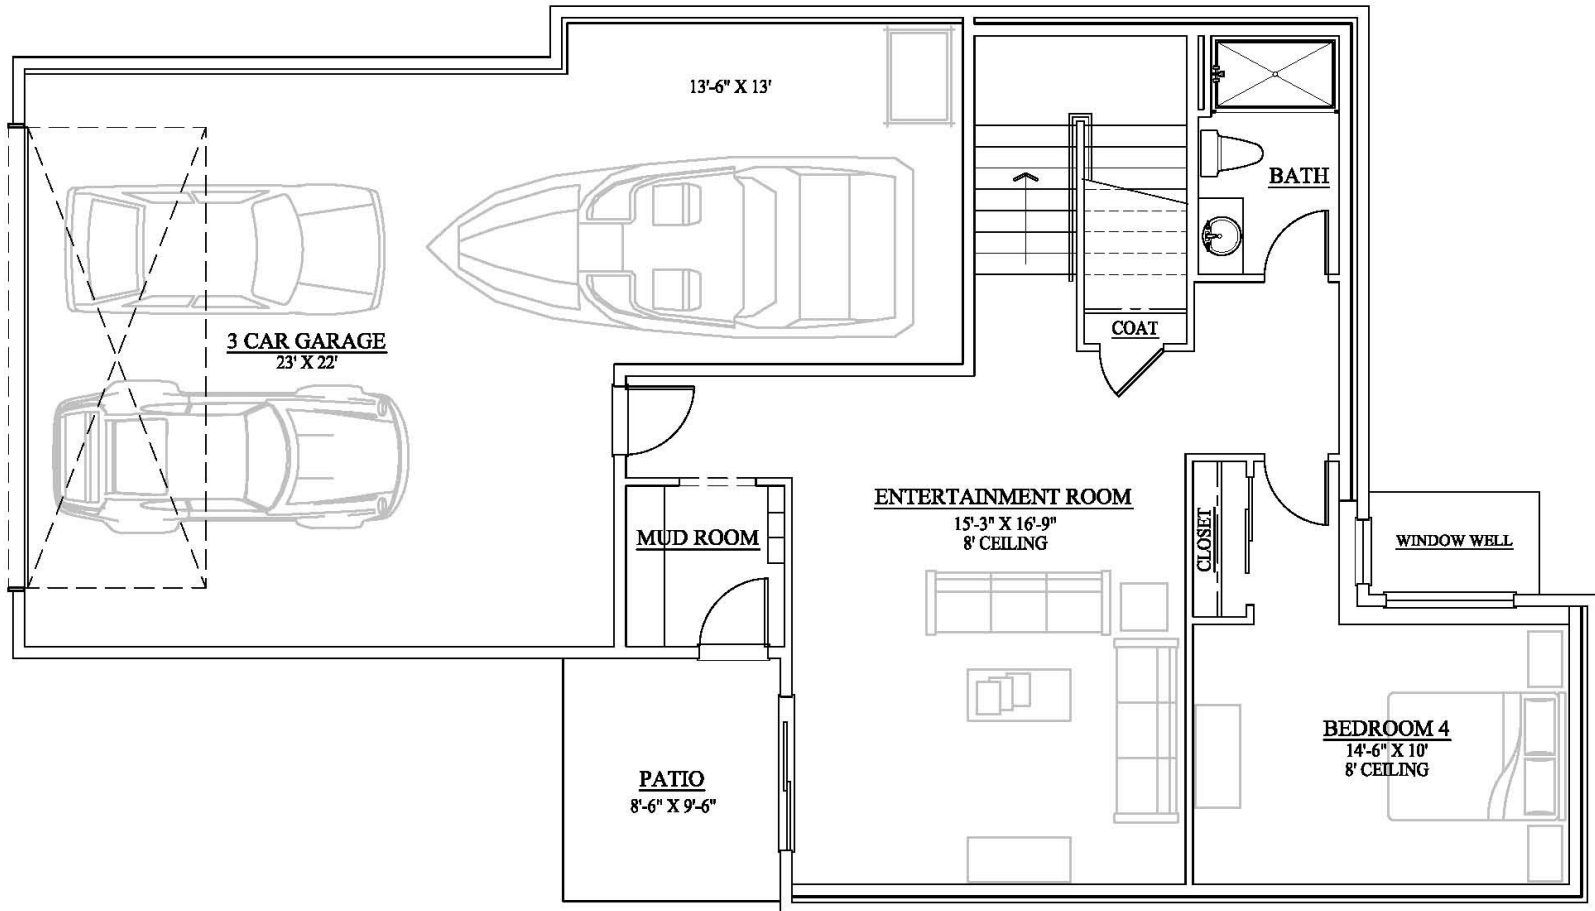

CBG

Chaffey
building group

CityVue II Lower Level

11407 Northeast 94th Street

Floor plans are shown in concept form only and are not to scale.
Construction tolerances are normal, resulting in room sizes varying slightly.