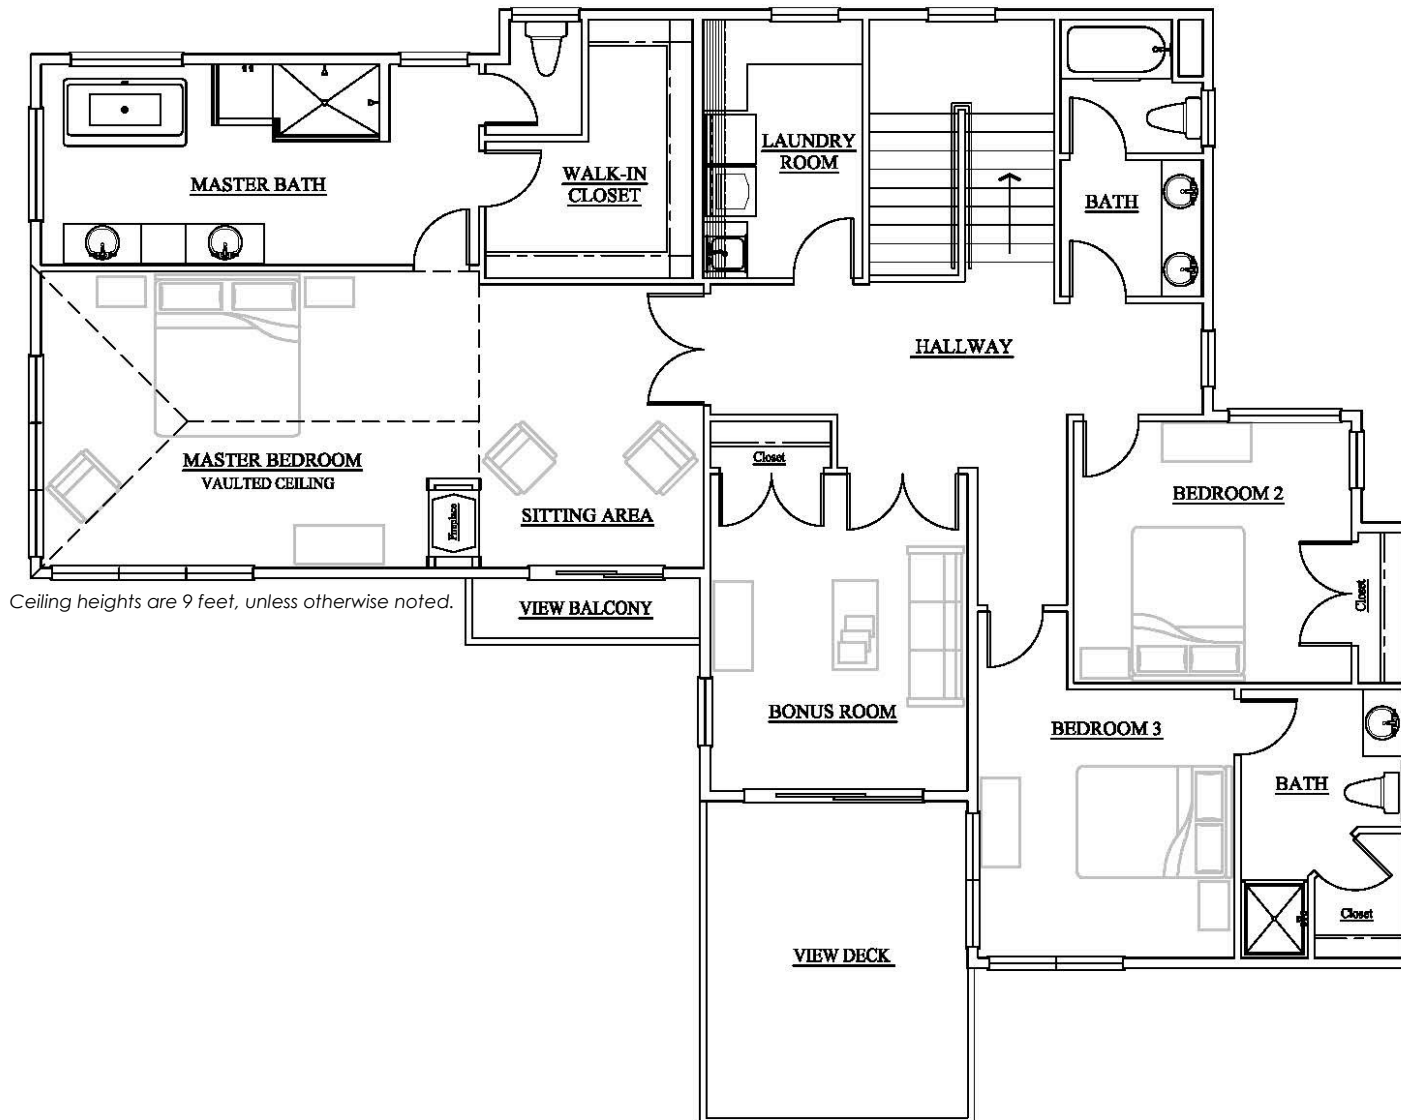

CBG

Chaffey  
building group

Ceiling heights are 9 feet, unless otherwise noted.

## CityVue II Upper Level

11407 Northeast 94th Street Kirkland

Floor plans are shown in concept form only and are not to scale.  
Construction tolerances are normal, resulting in room sizes varying slightly.