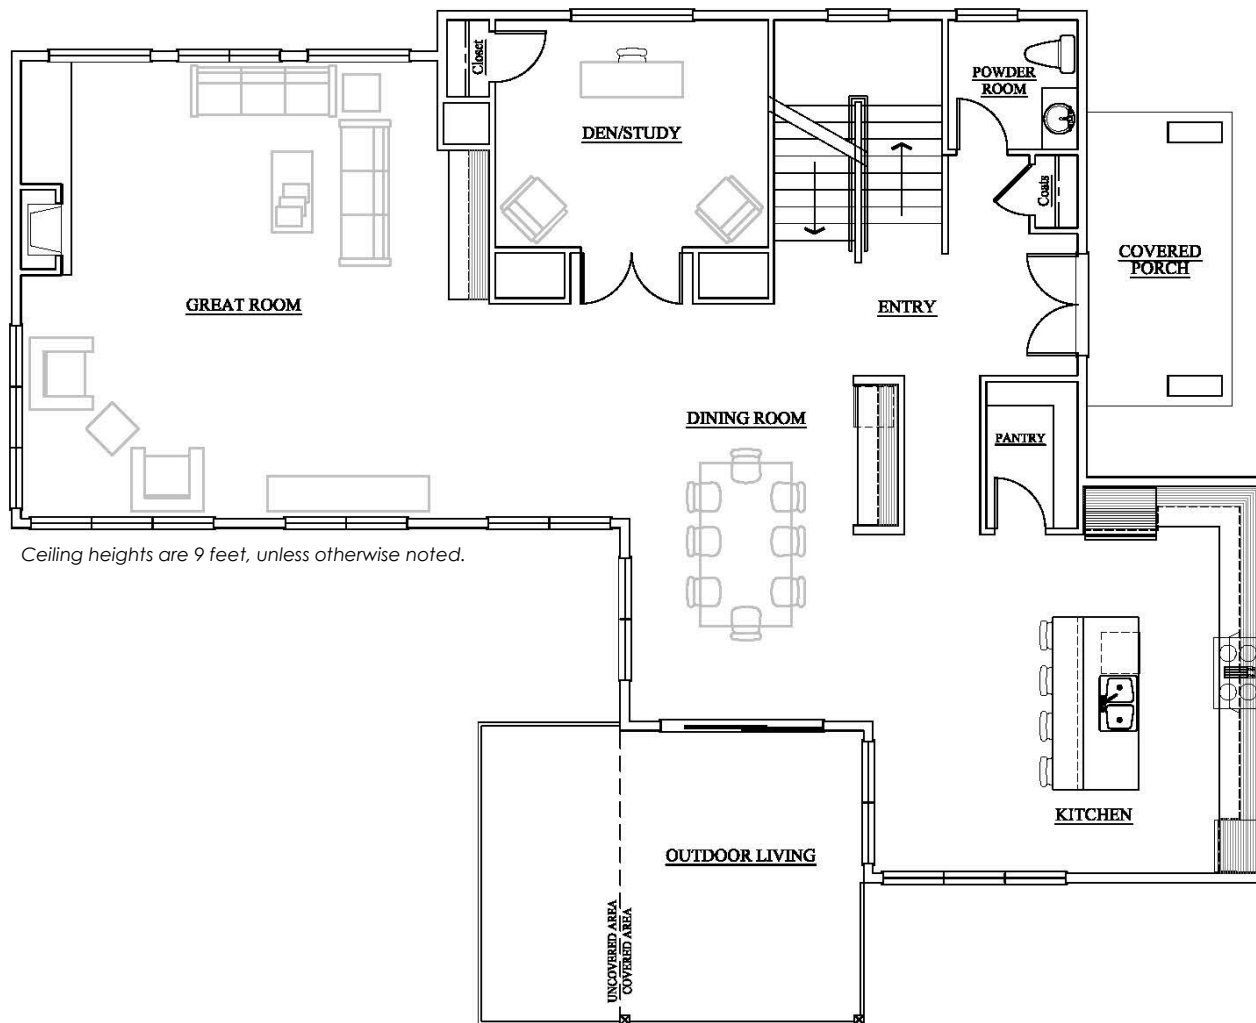

CBG

Chaffey
building group

CityVue II Main Level

11407 Northeast 94th Street Kirkland

Floor plans are shown in concept form only and are not to scale.
Construction tolerances are normal, resulting in room sizes varying slightly.