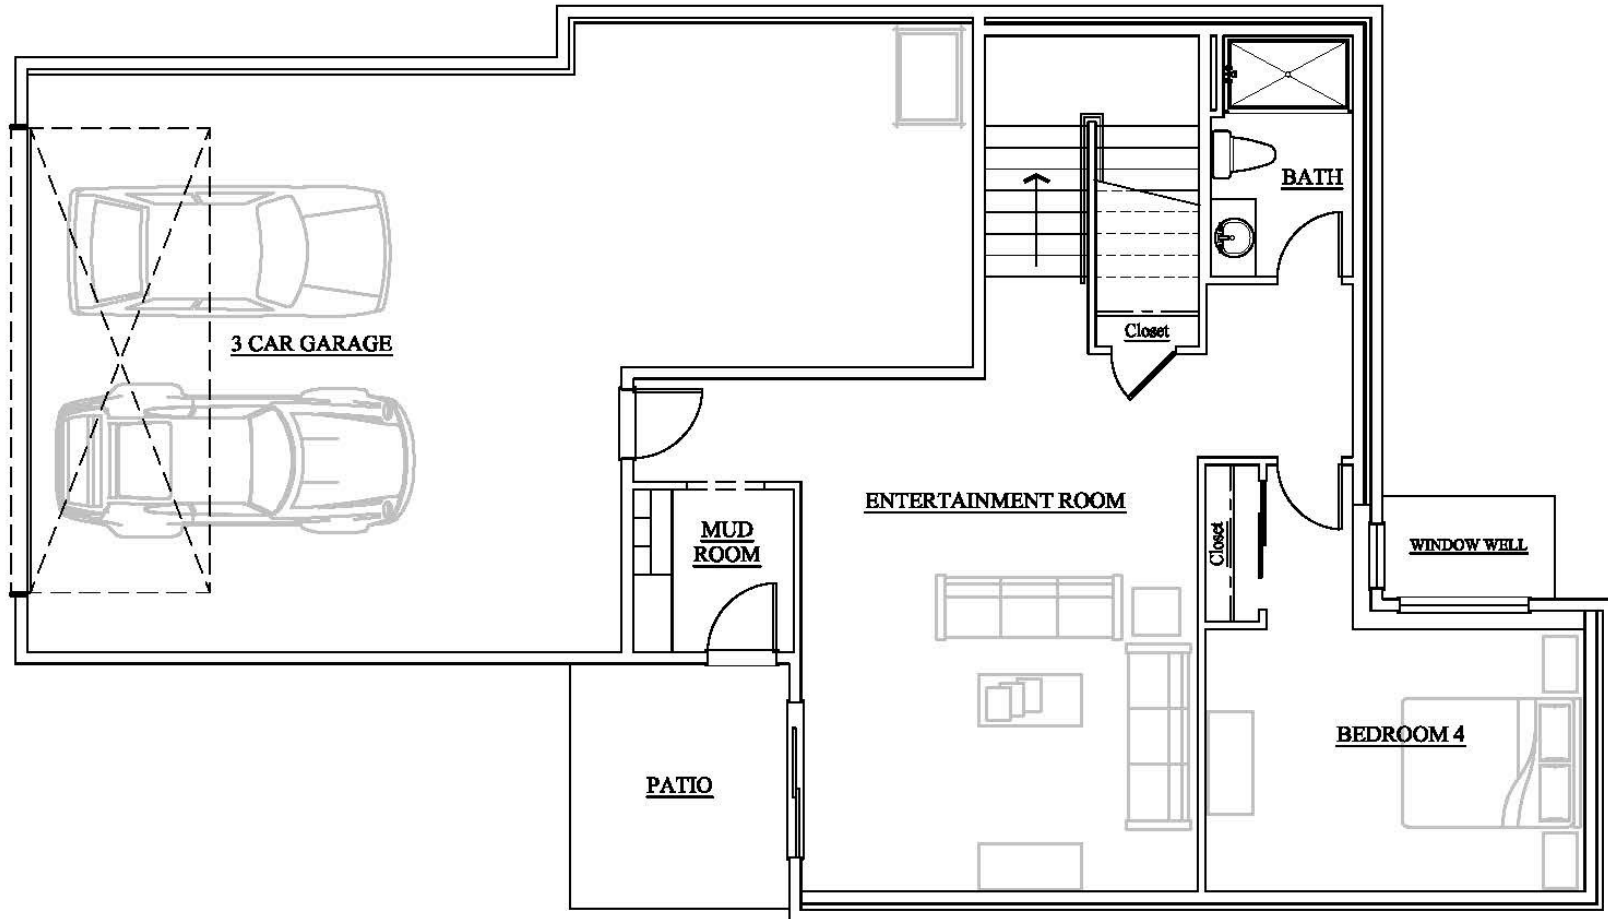

CBG

Chaffey
building group

Ceiling heights are 9 feet, unless otherwise noted.

CityVue II Lower Level

11407 Northeast 94th Street Kirkland

Floor plans are shown in concept form only and are not to scale.
Construction tolerances are normal, resulting in room sizes varying slightly.